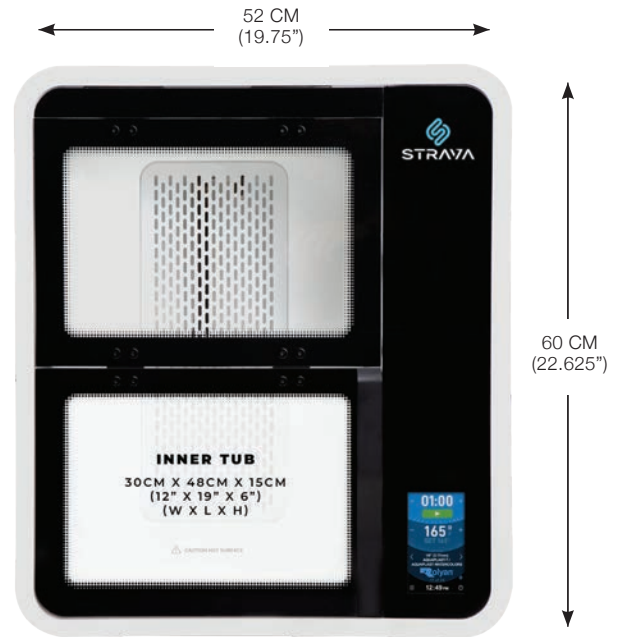

Automatic Dual Disinfection

The only splint bath designed with two built-in methods of disinfection to keep patients safe and meet regulatory compliance

Fast & Uniform Heating

Only 25 minutes to reach set water temperature with uniform and accurate heat distribution

Smart Technology

Preset and custom thermoplastic settings, auto on/off, low water sensor, alerts, water evacuation, and much more

kills
99.9%
of introduced
microbes

WATER CIRCULATION SYSTEM

Circulates 100% of the water every two minutes to power its innovative features