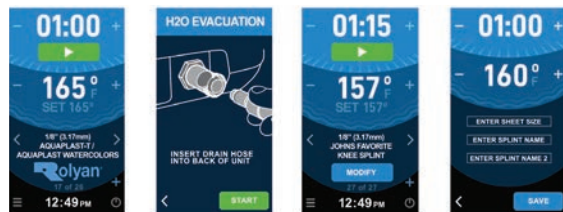

Smart Technology

Preset and custom thermoplastic settings, auto on/off, low water sensor, alerts, water evacuation, and much more

kills
99.9%
of introduced
microbes

WATER CIRCULATION SYSTEM

Circulates 100% of the water every two minutes to power its innovative features

- Continuous filtration through UV-C sterilization
- Convection heat technology for fast, accurate, and uniform heat distribution even with the lid open
- Auto water evacuation

DIGITAL TOUCH INTERFACE

Traditional splint bath controls are antiquated and imprecise

A full menu of features allow clinicians control and customization from an easy to use touch display

✓ **Continuous UV-C Germicidal Kill**

✓ **High-Heat Sanitation Cycle**

✓ **Thermoplastic Presets**

- Dual Disinfection
- Auto On/Off
- Visual Timer
- Thermoplastic Presets
- Temperature Display
- Visual Alerts
- Low Water Sensor
- Auto Water Evacuation