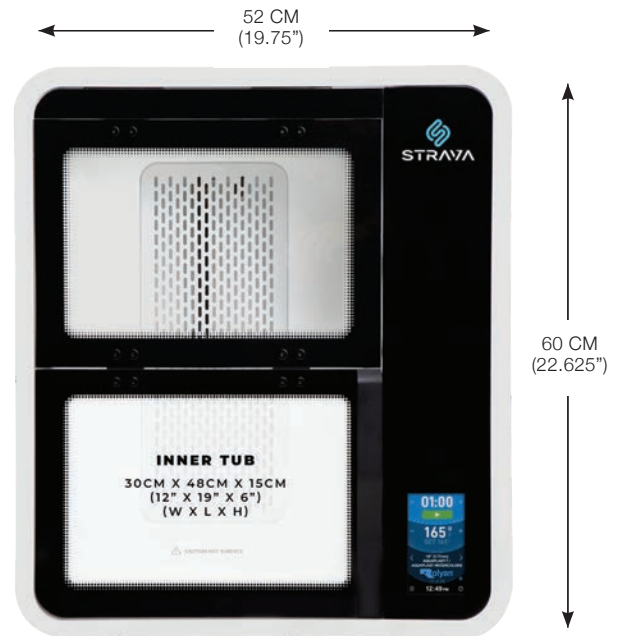

Automatic Dual Disinfection

The only splint bath designed with two built-in methods of disinfection to keep patients safe and meet regulatory compliance

Fast & Uniform Heating

Only 25 minutes to reach set water temperature with uniform and accurate heat distribution

Smart Technology

Preset and custom thermoplastic settings, auto on/off, low water sensor, alerts, water evacuation, and much more

kills
99.9%
of introduced
microbes

WATER CIRCULATION SYSTEM

Water circulation powers its innovative features