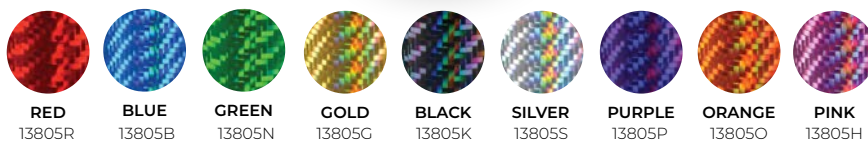

Column Award (Blue/Gold) (alternate columns available)

Range of 15 alternate colours

- | | | | |
|---------|---------|----------|-------|
| \$23.95 | 5 sizes | AT220706 | 200mm |
| \$24.64 | | AT220707 | 225mm |
| \$25.52 | | AT220708 | 250mm |
| \$26.46 | | AT220709 | 285mm |
| \$27.09 | | AT220710 | 325mm |

Column Award (Red/Gold) (alternate columns available)

Range of 15 alternate colours

- | | | | |
|---------|---------|----------|-------|
| \$22.52 | 5 sizes | AT220701 | 200mm |
| \$24.64 | | AT220702 | 225mm |
| \$25.52 | | AT220703 | 250mm |
| \$26.46 | | AT220704 | 285mm |
| \$27.09 | | AT220705 | 325mm |

Column Award (Gold/Silver) (alternate columns available)

Range of 15 alternate colours

- | | | | |
|---------|---------|----------|-------|
| \$22.52 | 5 sizes | AT240716 | 200mm |
| \$24.64 | | AT240717 | 225mm |
| \$25.52 | | AT240718 | 250mm |
| \$26.46 | | AT240719 | 285mm |
| \$27.09 | | AT240720 | 325mm |

Alternative Columns Available

Column Award (Silver/Gold) (alternate columns available)

Range of 15 alternate colours

- | | | | |
|---------|---------|----------|-------|
| \$22.52 | 5 sizes | AT220711 | 200mm |
| \$24.64 | | AT220712 | 225mm |
| \$25.52 | | AT220713 | 250mm |
| \$26.46 | | AT220714 | 285mm |
| \$27.09 | | AT220715 | 325mm |