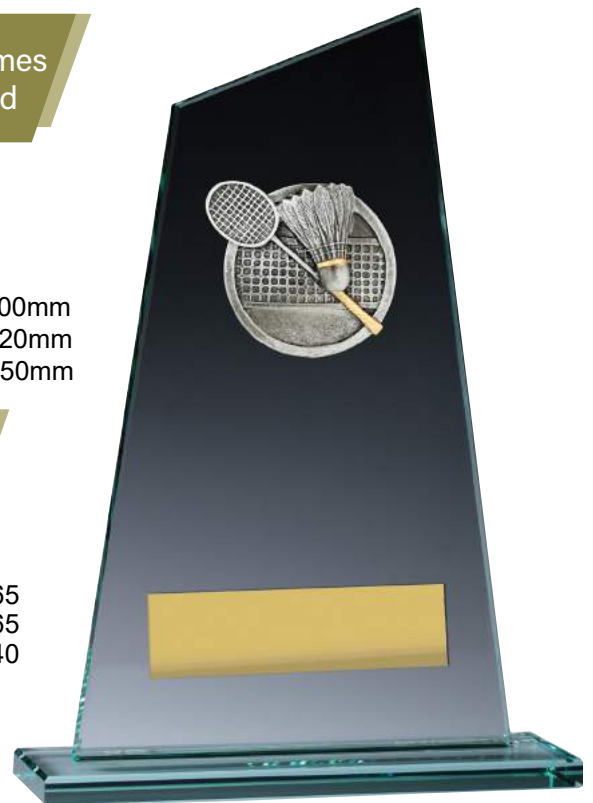

B Size
P175B - 200mm

\$22.65

C Size
P175C - 225mm

Choose from over 70 themes
to customise your award

Peak Glass
3 sizes

- \$36.50 VGJ102A - 200mm
- \$41.75 VGJ102B - 220mm
- \$48.00 VGJ102C - 250mm

Supplied in
Gift Box

Cobalt Glass
3 sizes

- WB63A - 170mm \$23.65
- WB63B - 190mm \$28.65
- WB63C - 210mm \$32.40

Visit trophies.com.au to see the Peak range for your choice of sport or activity

Holder - 25 or 50mm
PF01

Academic
PF05