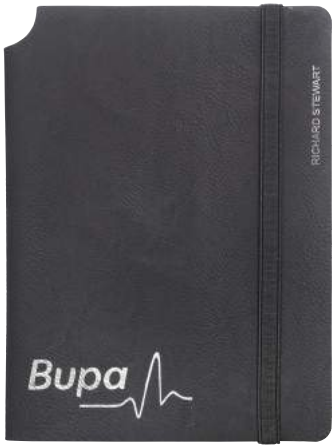

LA SERRAVALLE Leatherette

Gifts & Promo

Premium Wine Set
Wine stopper,
bottle opener & foil cutter
LEX137
\$66.75

Multi - Purpose Tag
LE602 \$5.90

Luggage Tag
LE601 \$9.15

Opener Gift Set
Wine stopper
& bottle opener
LEX121
\$45.25

Leatherette Gift Set
Keychain & pen
LE717
\$18.65

Leatherette Gift Set
Money clip, keychain & pen
LE701
\$44.25

Black Lined Notebook
LE507 - A5 Size
\$19.90

Rawhide Notebook with Bookmark
LE501 - A5 Size \$19.90

Inside view

Rawhide Canvas Portfolio
LE542 - A4 Size \$34.90

Passport Holder
\$29.25 LE511

Inside view

Rawhide Portfolio Notebook
LE531 - A4 Size \$23.00

Clipboard
LE553
(Both sides laserable)

\$26.75
Education Officer
Erica Sinclair