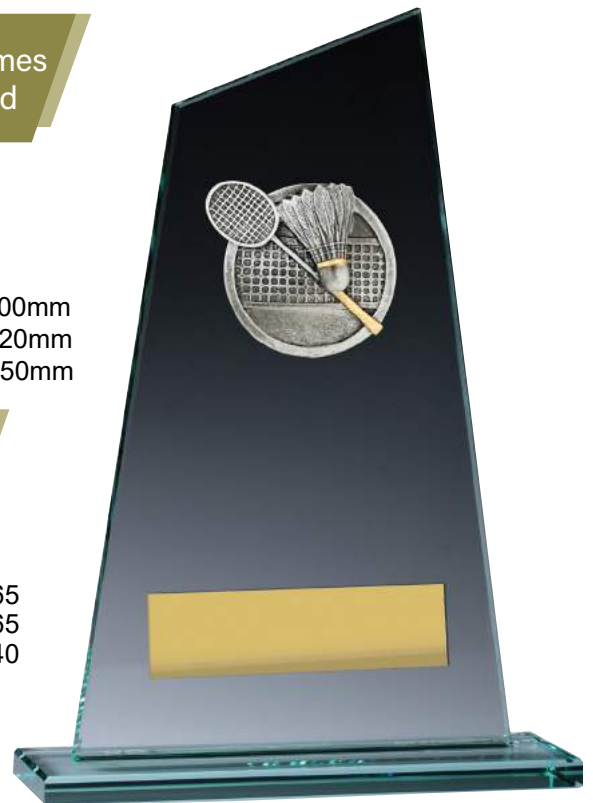

**Netball**  
VF37

**Pool / Snooker**  
VF29

**Rugby League / Union**  
VF39

**Table Tennis**  
VF66

**Tennis**  
VF18

**Volleyball**  
VF27

\$15.00

**A Size**  
P175A - 180mm

\$18.65

**B Size**  
P175B - 200mm

\$22.65

**C Size**  
P175C - 225mm

Choose from over 70 themes  
to customise your award

**Peak Glass**  
3 sizes

- \$36.50 VGJ102A - 200mm
- \$41.75 VGJ102B - 220mm
- \$48.00 VGJ102C - 250mm

Supplied in  
Gift Box

**Cobalt Glass**  
3 sizes

- WB63A - 170mm \$23.65
- WB63B - 190mm \$28.65
- WB63C - 210mm \$32.40

Visit [trophies.com.au](http://trophies.com.au) to see the Peak range for your choice of sport or activity