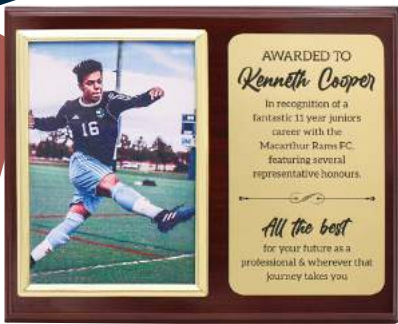

Crescent Wing
PERP12 - 510mm

\$114.65

Curved Timber
PERP13 - 455mm

\$74.40

Windmill Timber
PERP14 - 460mm

\$76.95

\$40.90 Photo Frame Plaque
 LP8 - Plaque
 SAF1 - Slide In Frame
 Suits 10 x 15cm photo

\$145.00 Perpetual Plaque Award
 PEQ-11W-05 - 325mm
 PW11 - Plaque Only