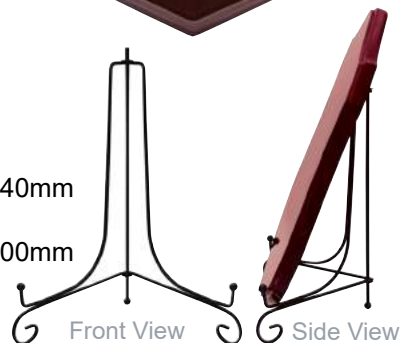

See the full range of
 Assembly Plaques
 on pages 96 - 97

Column Series
4 sizes
 X4987 - 170mm \$10.20
 X4988 - 220mm \$15.60
 X4989 - 245mm \$17.05
 X4990 - 270mm \$18.65

Timber Wave Series
3 sizes
 X4991 - 200mm
 X4992 - 240mm
 X4993 - 280mm

\$28.35
 \$33.35
 \$40.70

Value Shield
3 sizes
 SH01A - 160mm \$16.60
 SH01B - 190mm \$25.05
 SH01C - 220mm \$29.00

Metal Plaque
 9935 - 150mm

Engraved Shield Award
Brushed Gold
 SH03 - 210mm
 LS8 - Shield Only

Braeburn Shield
3 sizes
 \$17.25 SH08A - 190mm
 \$21.25 SH08B - 220mm
 \$26.25 SH08C - 240mm

Compass Shield
2 sizes
 SH06A - 160mm \$19.05
 SH06B - 210mm \$26.55

Shields supplied
 with backstands

Metal Easel
2 sizes
 EK18 - \$
 Suits Shield 340mm
 EK19 -
 Suits Shield 400mm

Front View Side View

X4994 - 160mm
LS6 - Shield Only
*Includes stand
\$19.55

X4995 - 210mm
LS8 - Shield Only
*Includes stand
\$26.45

X4996 - 280mm
LS11 - Shield Only
\$50.20

X4997 - 340mm
LS13 - Shield Only
\$73.65