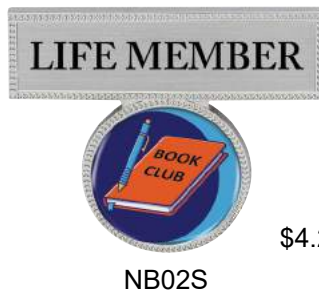

## Leatherette Badges %5.15

Badge size: 75 x 35mm. Robust and crafty with a range of colours. Ideal for engraving.

**Rawhide**  
 AL201

**Pink**  
 AL209

**Rose**  
 AL206

**Khaki**  
 AL208

**Black / Silver**  
 AL212

## Emblem Name Bar

**NB02G**  
 \$4.25

**NB02S**  
 \$4.25

Magnet included with leatherette badges