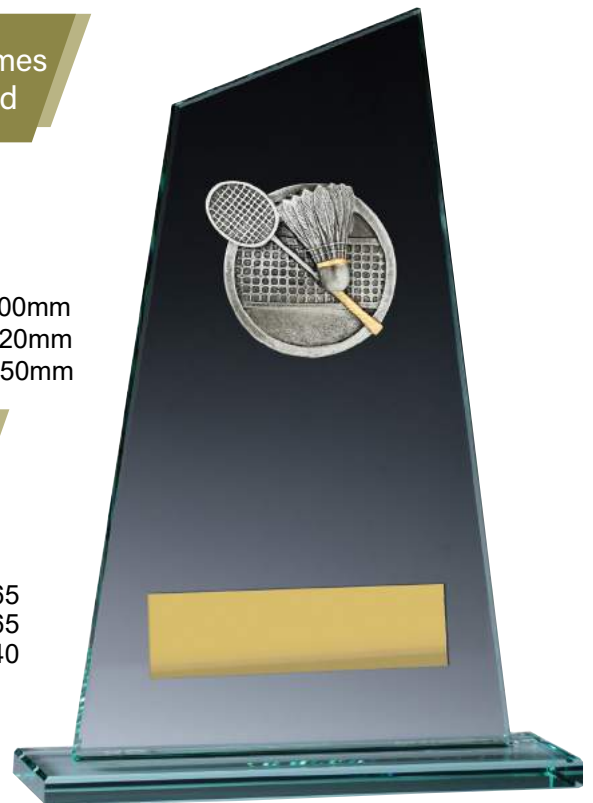

\$15.00

**A Size**  
P175A - 180mm

\$18.65

**B Size**  
P175B - 200mm

\$22.65

**C Size**  
P175C - 225mm

Choose from over 70 themes  
to customise your award

**Peak Glass**  
3 sizes

- \$36.50 VGJ102A - 200mm
- \$41.75 VGJ102B - 220mm
- \$48.00 VGJ102C - 250mm

Supplied in  
Gift Box

**Cobalt Glass**  
3 sizes

- WB63A - 170mm \$23.65
- WB63B - 190mm \$28.65
- WB63C - 210mm \$32.40

Visit [trophies.com.au](http://trophies.com.au) to see the Peak range for your choice of sport or activity