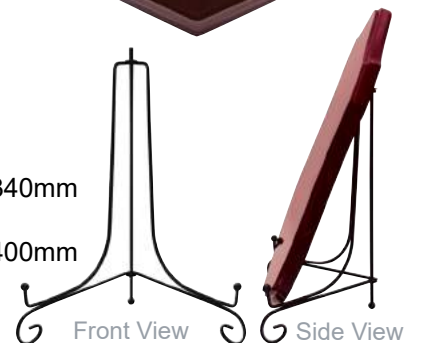

Value Shield
 3 sizes
 SH01A - 160mm \$16.60
 SH01B - 190mm \$25.05
 SH01C - 220mm \$29.00

Metal Plaque
 9935 - 150mm

Column Series
 4 sizes
 X4987 - 170mm \$10.20
 X4988 - 220mm \$15.60
 X4989 - 245mm \$17.05
 X4990 - 270mm \$18.65

Timber Wave Series
 3 sizes
 X4991 - 200mm
 X4992 - 240mm
 X4993 - 280mm

\$28.35
 \$33.35
 \$40.70

Engraved Shield Award
 Brushed Gold
 SH03 - 210mm
 LS8 - Shield Only

Braeburn Shield
 3 sizes
 \$17.25 SH08A - 190mm
 \$21.25 SH08B - 220mm
 \$26.25 SH08C - 240mm

Compass Shield
 2 sizes
 SH06A - 160mm \$19.05
 SH06B - 210mm \$26.55

Metal Easel
 2 sizes
 EK18 - \$
 Suits Shield 340mm
 EK19 -
 Suits Shield 400mm

Shields supplied
 with backstands

X4994 - 160mm
LS6 - Shield Only
*Includes stand
\$19.55

X4995 - 210mm
LS8 - Shield Only
*Includes stand
\$26.45

X4996 - 280mm
LS11 - Shield Only
\$50.20

X4997 - 340mm
LS13 - Shield Only
\$73.65

X4998 - 400mm
LS16 - Shield Only
\$103.65

Rosebud Timber Shields

X41003 - 400mm
WR16 - Shield Only
\$105.40