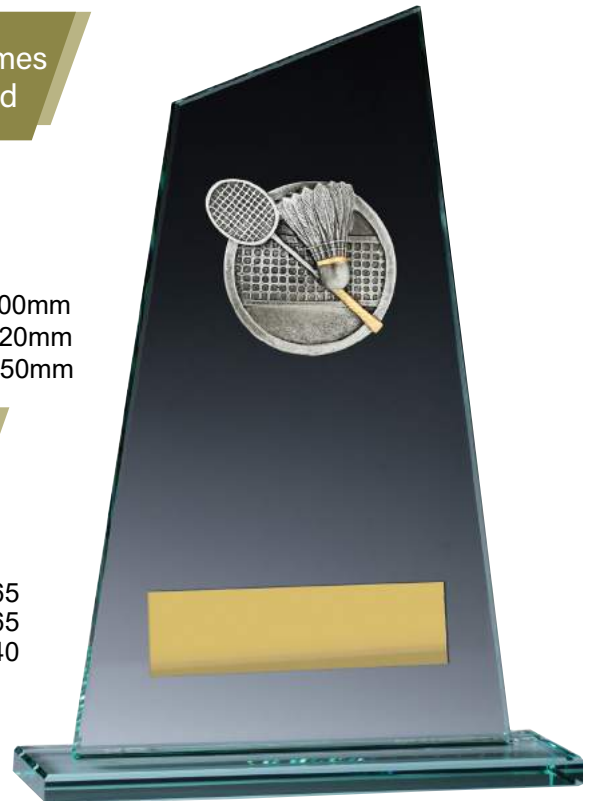

\$15.00

**A Size**  
P175A - 180mm

\$18.65

**B Size**  
P175B - 200mm

\$22.65

**C Size**  
P175C - 225mm

Choose from over 70 themes  
to customise your award

**Peak Glass**  
3 sizes

- \$36.50 VGJ102A - 200mm
- \$41.75 VGJ102B - 220mm
- \$48.00 VGJ102C - 250mm

Supplied in  
Gift Box

**Cobalt Glass**  
3 sizes

- WB63A - 170mm \$23.65
- WB63B - 190mm \$28.65
- WB63C - 210mm \$32.40

Visit [trophies.com.au](http://trophies.com.au) to see the Peak range for your choice of sport or activity