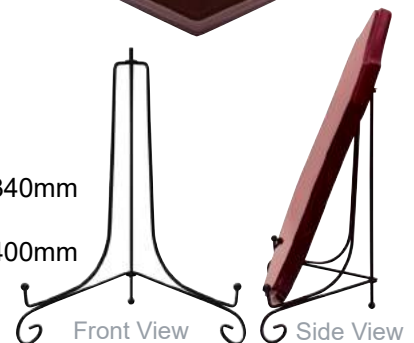

See the full range of
 Assembly Plaques
 on pages 96 - 97

Value Shield
 3 sizes
 SH01A - 160mm \$16.60
 SH01B - 190mm \$25.05
 SH01C - 220mm \$29.00

Metal Plaque
 9935 - 150mm

Compass Shield
 2 sizes
 SH06A - 160mm \$19.05
 SH06B - 210mm \$26.55

Braeburn Shield
 3 sizes
 \$17.25 SH08A - 190mm
 \$21.25 SH08B - 220mm
 \$26.25 SH08C - 240mm

Column Series
 4 sizes
 X4987 - 170mm \$10.20
 X4988 - 220mm \$15.60
 X4989 - 245mm \$17.05
 X4990 - 270mm \$18.65

Timber Wave Series
 3 sizes
 X4991 - 200mm
 X4992 - 240mm
 X4993 - 280mm

\$28.35
 \$33.35
 \$40.70

Engraved Shield Award
 Brushed Gold
 SH03 - 210mm
 LS8 - Shield Only

Metal Easel
 2 sizes
 EK18 - \$
 Suits Shield 340mm
 EK19 -
 Suits Shield 400mm