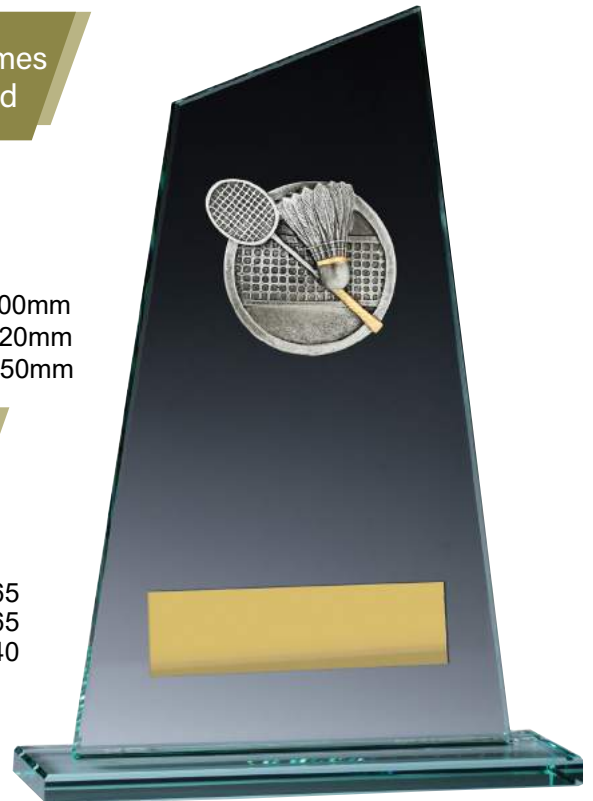

B Size
P175B - 200mm

\$22.65

C Size
P175C - 225mm

Choose from over 70 themes
to customise your award

Peak Glass
3 sizes

- \$36.50 VGJ102A - 200mm
- \$41.75 VGJ102B - 220mm
- \$48.00 VGJ102C - 250mm

Supplied in
Gift Box

Cobalt Glass
3 sizes

- WB63A - 170mm \$23.65
- WB63B - 190mm \$28.65
- WB63C - 210mm \$32.40

Visit trophies.com.au to see the Peak range for your choice of sport or activity

Holder - 25 or 50mm
PF01

Academic
PF05