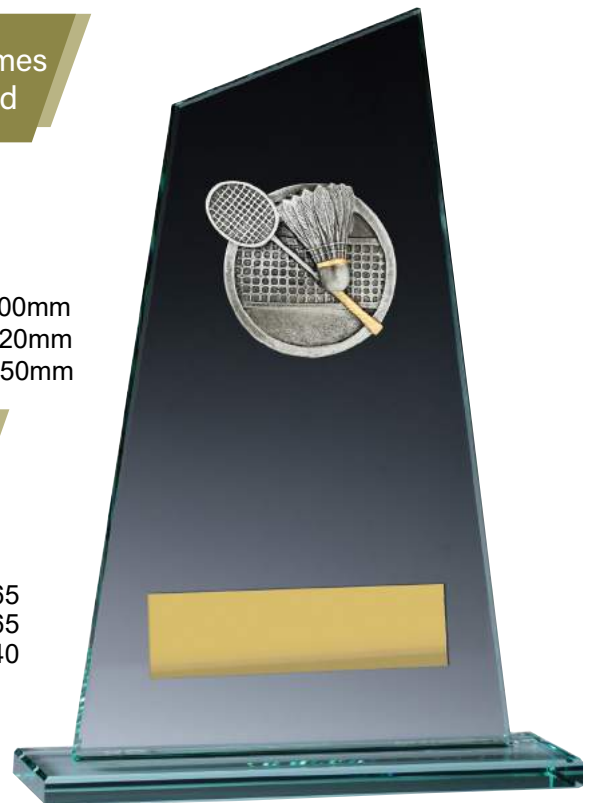

\$15.00

A Size
P175A - 180mm

\$18.65

B Size
P175B - 200mm

\$22.65

C Size
P175C - 225mm

Choose from over 70 themes
to customise your award

Peak Glass
3 sizes

- \$36.50 VGJ102A - 200mm
- \$41.75 VGJ102B - 220mm
- \$48.00 VGJ102C - 250mm

Supplied in
Gift Box

Cobalt Glass
3 sizes

- WB63A - 170mm \$23.65
- WB63B - 190mm \$28.65
- WB63C - 210mm \$32.40

Visit trophies.com.au to see the Peak range for your choice of sport or activity