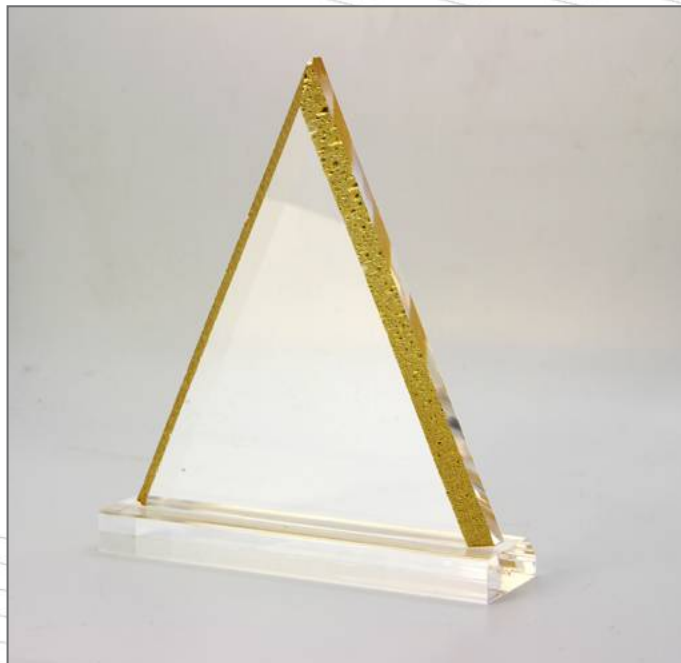

Gift Box Included

ACC24L 185mm $97.21
ACC24S 160mm $90.78

Available in 2 sizes