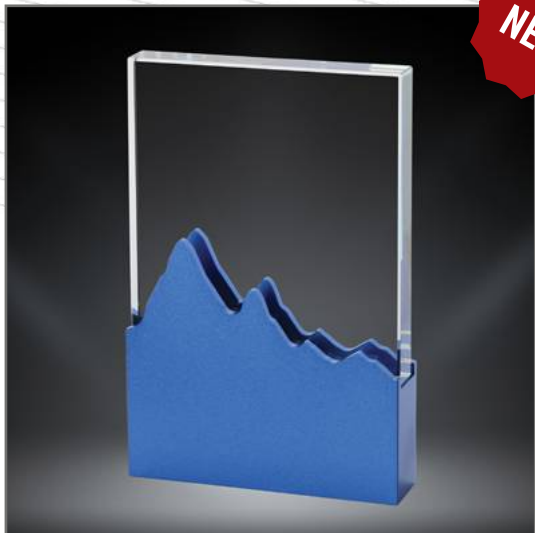

Gift Box Included

Prestige Glass

NEW

Cordova Glass Award
72775 190mm \$80.05

NEW

Radiant Dimonda Glass
76306 172mm \$66.06
76307 192mm \$80.77
76308 213mm \$94.02

Available in 3 sizes

NEW