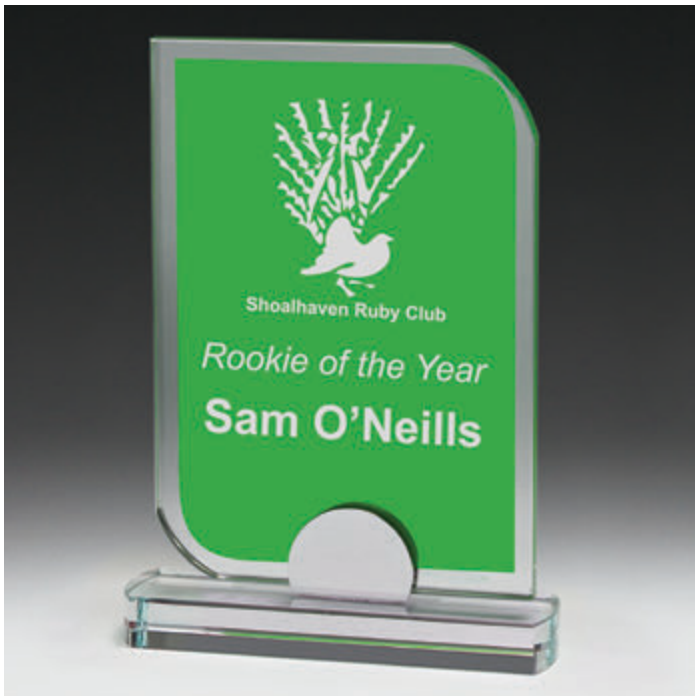

GREEN GLASS DOVETAIL

Fashionable Curved Glass Award with Colour Panel for Engraving 10mm Thick in Gift Box

	$
GM144M - 200mm	43.75
GM144L - 225mm	49.25