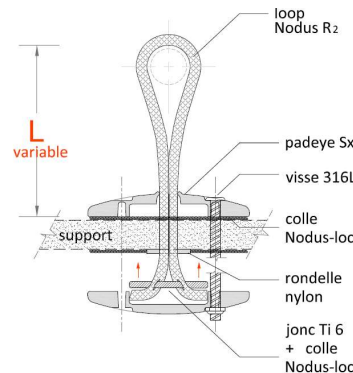

Textile Padeye – Nodus Padeye®

Product name	Tearing Charge	Length				Ø Ring	Quantity
		A	B	C	D		
	Glue					Advised size	Ready to install
	Kg	mm					Unit
Pad SX	200 kg	3	35	45	6	FR 14	1

Bundle	Choice	Rope Nodex® ml				Glue Nodus®	Pad SX Bundle
		R1	R2	R3	E1		
Six Pad		1,2	1,2	1,2	1,2	12 ml	6 pieces

Nodus-Padeye SX® – Textile Padeye to stick

Textile pad eye to stick on, Nodus-Padeye® SX is the only pad eye with adjustable textile loop.

- Easy, quick and very simple to install, your Nodus-Padeye SX will support up to 200 kg (without screws) once fixed with the Nodus-Loc® Bi-component glue.
- Reversible system for gluing and through fixing
- Its oval shape allows the padeye to be placed optimally according to the angle and direction of the load.

Technical sheet

- ❑ Padeye SX in PA technical loaded glass fiber & mixed carbon 60%
Length 45 mm & Width 35 mm
- ❑ T-Bone Ti6 eco-titanium length 20mm & Ø
- ❑ Rope Nodex R1 / R2 / R3 fabric in 12 or 18 fx choice in different colors
- ❑ 316 L stainless steel screw: 2.9 mm / 18 mm

Nodus and tricks

- Advantage: Complete SX Pad kit for 6 pieces with Nodus-Loc® glue and 1,20 meter of Nodex rope in 3 mm.

Option	Volume	Quantity	
Glue			
Nodus-Loc® 12	12 ml	6 padeyes	Material depending