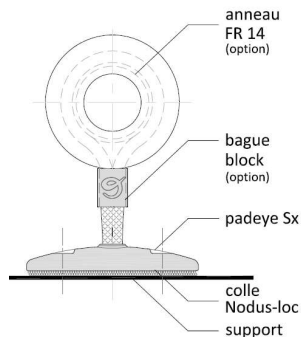

Textile Padeye – Nodus Padeye®

Product name	Tearing Charge	Length				Ø Ring	Quantity
		A	B	C	D		
	Glue					Advised size	Ready to install
	Kg	mm					Unit
Pad SX	200 kg	3	35	45	6	FR 14	1

Bundle	Choice	Rope Nodex® ml				Glue Nodus®	Pad SX Bundle
		R1	R2	R3	E1		
Six Pad		1,2	1,2	1,2	1,2	12 ml	6 pieces

Nodus-Padeye SX® – Textile Padeye to stick

Textile pad eye to stick on, Nodus-Padeye® SX is the only pad eye with adjustable textile loop.

- Easy, quick and very simple to install, your Nodus-Padeye SX will support up to 200 kg (without screws) once fixed with the Nodus-Loc® Bi-component glue.
- Reversible system for gluing and through fixing
- Its oval shape allows the padeye to be placed optimally according to the angle and direction of the load.

Technical sheet

- ❑ Padeye SX in PA technical loaded glass fiber & mixed carbon 60%
Length 45 mm & Width 35 mm
- ❑ T-Bone Ti6 eco-titanium length 20mm & Ø
- ❑ Rope Nodex R1 / R2 / R3 fabric in 12 or 18 fx choice in different colors
- ❑ 316 L stainless steel screw: 2.9 mm / 18 mm

Nodus and tricks

- Advantage: Complete SX Pad kit for 6 pieces with Nodus-Loc® glue and 1,20 meter of Nodex rope in 3 mm.

Option	Volume	Quantity	
Glue			
Nodus-Loc® 12	12 ml	6 padeyes	Material depending