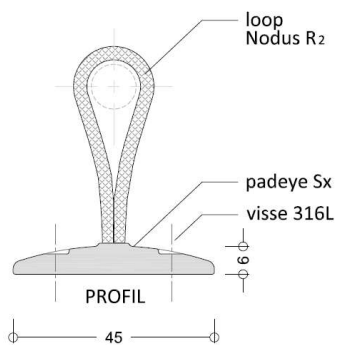

Textile Padeye – Nodus Padeye®

Product name	Tearing Charge	Length				Ø Ring	Quantity
		A	B	C	D		
	Glue					Advised size	Ready to install
	Kg	mm					Unit
Pad SX	200 kg	3	35	45	6	FR 14	1

Bundle	Choice	Rope Nodex® ml				Glue Nodus®	Pad SX Bundle
		R1	R2	R3	E1		
Six Pad		1,2	1,2	1,2	1,2	12 ml	6 pieces

Nodus-Padeye SX® – Textile Padeye to stick

Textile pad eye to stick on, Nodus-Padeye® SX is the only pad eye with adjustable textile loop.

- Easy, quick and very simple to install, your Nodus-Padeye SX will support up to 200 kg (without screws) once fixed with the Nodus-Loc® Bi-component glue.
- Reversible system for gluing and through fixing
- Its oval shape allows the padeye to be placed optimally according to the angle and direction of the load.

Technical sheet

- ❑ Padeye SX in PA technical loaded glass fiber & mixed carbon 60%
Length 45 mm & Width 35 mm
- ❑ T-Bone Ti6 eco-titanium length 20mm & Ø
- ❑ Rope Nodex R1 / R2 / R3 fabric in 12 or 18 fx choice in different colors
- ❑ 316 L stainless steel screw: 2.9 mm / 18 mm

Nodus and tricks

- Advantage: Complete SX Pad kit for 6 pieces with Nodus-Loc® glue and 1,20 meter of Nodex rope in 3 mm.

Option	Volume	Quantity	
Glue			
Nodus-Loc® 12	12 ml	6 padeyes	Material depending