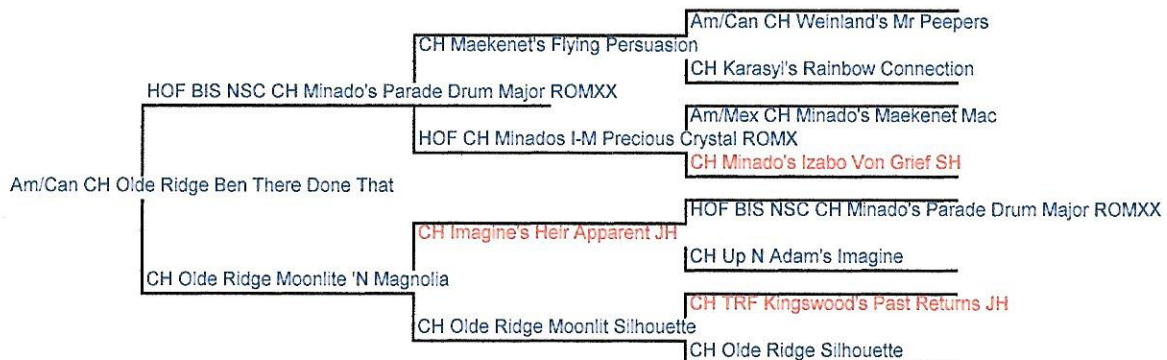

## German Shorthaired Pointers

**B/SS Silver GCH CH Schutzen's Son Of A Gun BN RE SH, CD, CGC, GSPCA VC, NAVHDA NA PZ I**

SR659522/03  
 CHIC #68510  
 PENNHIP .22/.22  
 OFA Cardiac, CERF, LD & CD Normal