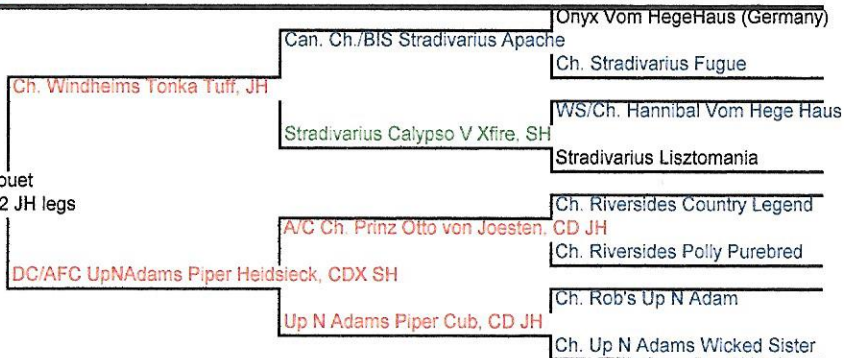

## German Shorthaired Pointers

**B/SS Silver GCH CH Schutzen's Son Of A Gun BN RE SH, CD, CGC, GSPCA VC, NAVHDA NA PZ I**

SR659522/03  
 CHIC #68510  
 PENNHIP .22/.22  
 OFA Cardiac, CERF, LD & CD Normal

Windheim's Saturday Night Special  
 Whelped 03/31/2013

**Ch Windheim's Goodnight Gracie, JH, RN**

SR30516009  
 CHIC #81592  
 OFA Hips Exc, Elbows Normal  
 OFA Cardiac, CERF, LD & CD Normal

Up N Adams Jouet  
 10 Ch. Points, 2 JH legs