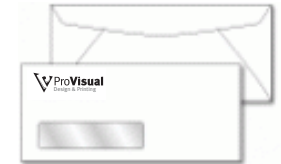

## White Envelopes - Left Hand Window

Printed - **FULL COLOR**

Qty.	Price
500	\$135
1000	\$189
2500	\$333

Printed - **BLACK INK**

Qty.	Price
500	\$98
1000	\$164
2500	\$263