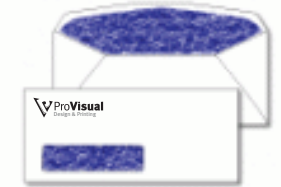

## White Envelopes - Left Hand Window

Printed - **FULL COLOR**

Qty.	Price
500	\$135
1000	\$189
2500	\$333

Printed - **BLACK INK**

Qty.	Price
500	\$98
1000	\$164
2500	\$263

## White Envelopes - Left Hand Window with Inside Security Tint

Printed - **FULL COLOR**

Qty.	Price
500	\$141
1000	\$208
2500	\$383

Printed - **BLACK INK**

Qty.	Price
500	\$110
1000	\$178
2500	\$298

Pricing shown includes all printing and shipping. Pre-press design work IS NOT included in the pricing shown.