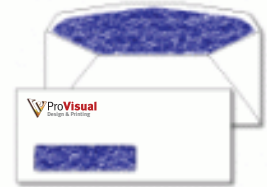

## White Envelopes - Left Hand Window

Printed - **FULL COLOR**

Qty.	Price
500	\$135
1000	\$189
2500	\$333

Printed - **BLACK INK**

Qty.	Price
500	\$98
1000	\$164
2500	\$263

## White Envelopes - Left Hand Window with Inside Security Tint

Printed - **FULL COLOR**

Qty.	Price
500	\$141
1000	\$208
2500	\$383

Printed - **BLACK INK**

Qty.	Price
500	\$110
1000	\$178
2500	\$298

Pricing shown includes all printing and shipping. Pre-press design work IS NOT included in the pricing shown.