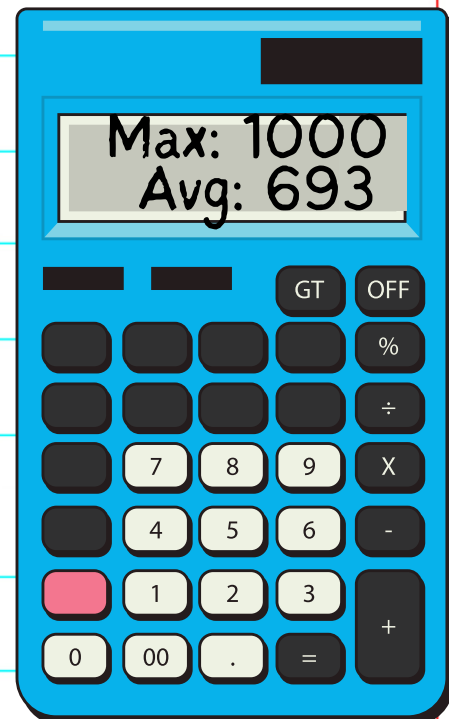

How to Read the Blue Book:

College Equity Index

An easy way to evaluate colleges for Black students both objectively and relative to one another is through a calculation of scores. It includes 4 categories: Access and Affordability, Diversity, Campus Culture, and Outcomes

Score Calculation

Below are the max and average scores from each component of the College Equity Index.

Access and Affordability

Max points:

300 Pts

Avg Score:

209 Pts

Campus Racial Climate

Max points:

250 Pts

Avg Score:

202 Pts

Diversity

Max points:

275 Pts

Avg Score:

179 Pts

Outcomes

Max points:

175 Pts

Avg Score:

103 Pts