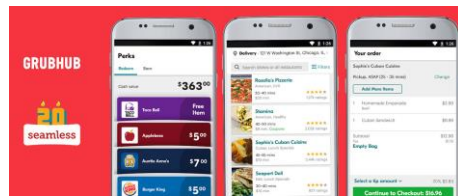

STARSHIP

Agilysys..

maegan™