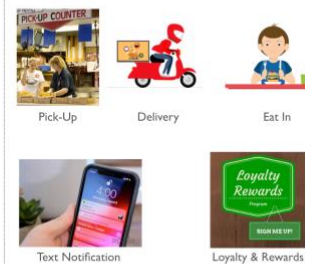

Order Fulfillment, Notification & Rewards