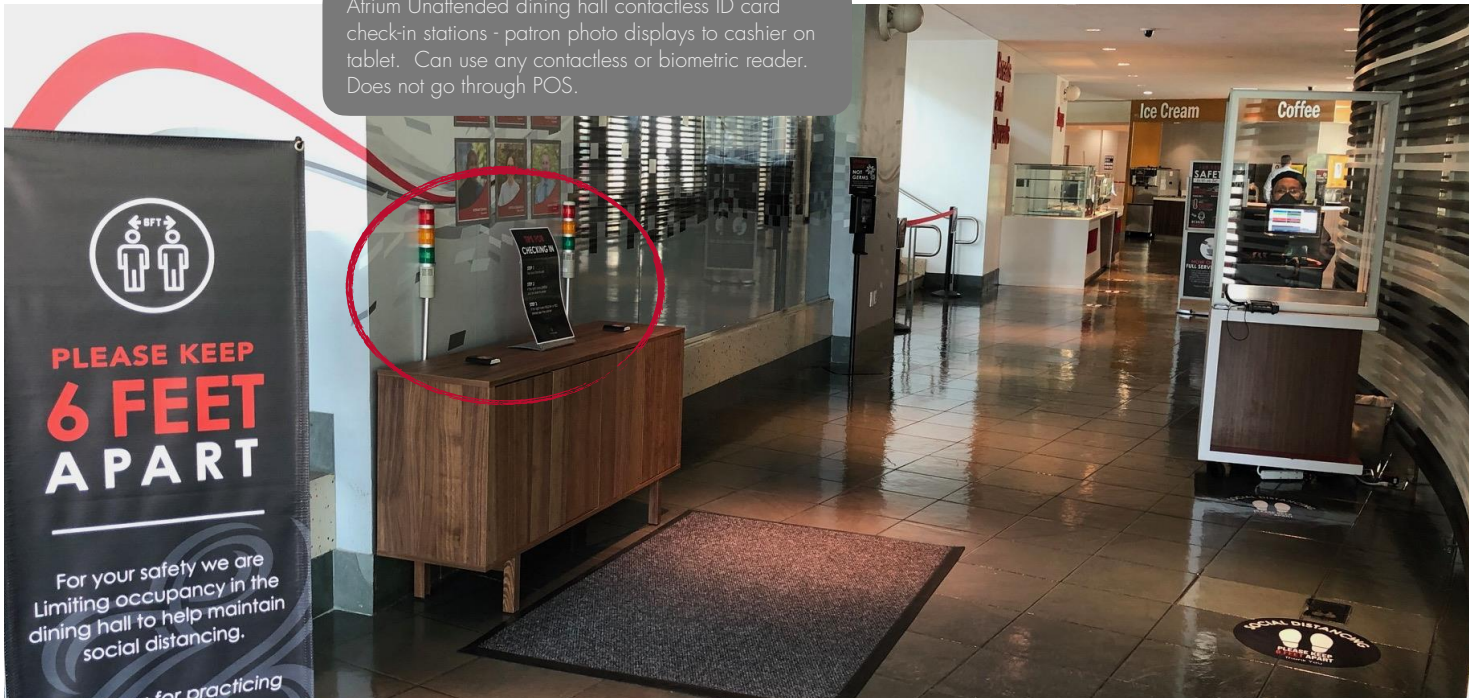

**LIGHT UP POLE STAND**

Facial/Iris/Thermal

**FeverWarn**  
by MachineSense®

Atrium Unattended dining hall contactless ID card check-in stations - patron photo displays to cashier on tablet. Can use any contactless or biometric reader. Does not go through POS.