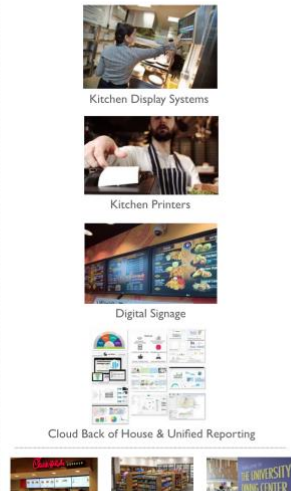

Single Hardware Stack & Back Office Multiple Venues