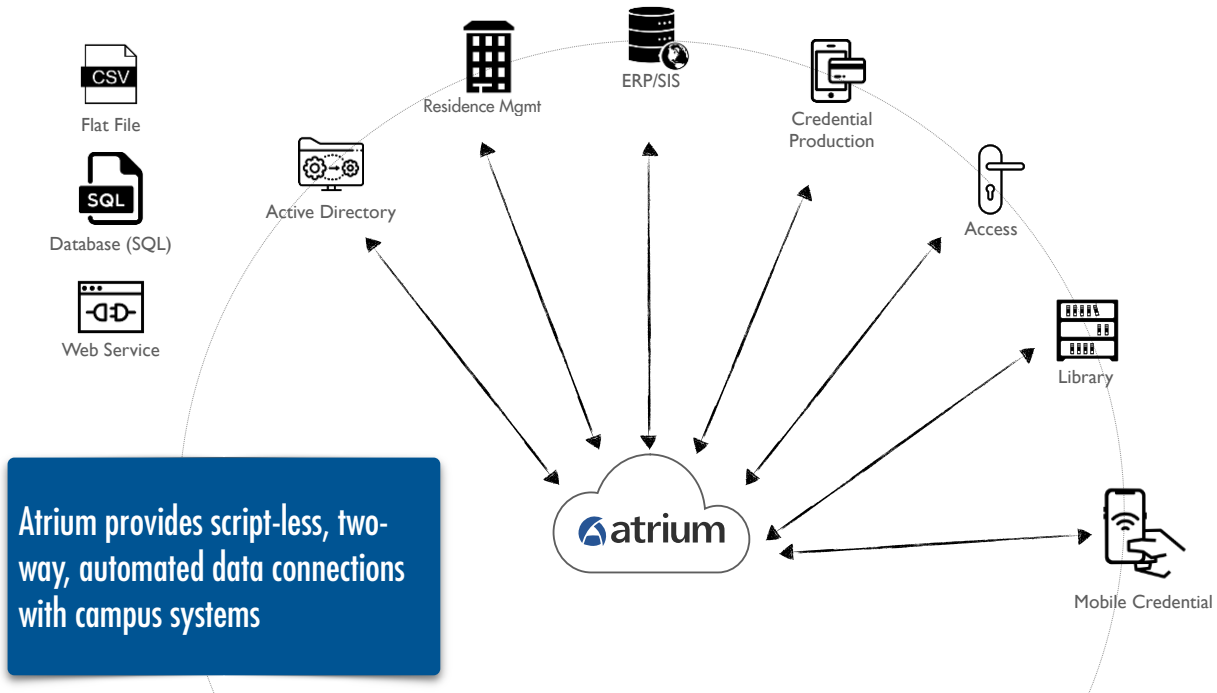

Mobile Ordering & Reservations

Covid Check-Ins + Attendance Tracking

Atrium Web & Activities Readers

Iris ID

Iris/Thermal

**WALL MOUNT**

**POLE MOUNT**

**LIGHT UP DESK STAND**

**LIGHT UP POLE STAND**

Facial/Iris/Thermal

**FeverWarn**  
by MachineSense®

Atrium Unattended dining hall contactless ID card check-in stations - patron photo displays to cashier on tablet. Can use any contactless or biometric reader. Does not go through POS.

Atrium integrates disparate campus systems without custom scripts.

Atrium provides script-less, two-way, automated data connections with campus systems

Data Mapping	<ul style="list-style-type: none"> <li>Point-n-click configuration- no script writing</li> </ul>
Actions (Logic)	<ul style="list-style-type: none"> <li>Schedulable or on-demand</li> </ul>
Rules	<ul style="list-style-type: none"> <li>Person attributes, access rights, photos, transactions</li> </ul>
Notifications	<ul style="list-style-type: none"> <li>General ledger mapping</li> </ul>
Audit Trail	<ul style="list-style-type: none"> <li>Permissions controlled</li> </ul>

AtriumCare. A world without call centers and tiered support contracts.

No call centers or platinum/bronze/silver service levels!  
AtriumCare is concierge level personal service

Single point of contact - person gets to know you and your system during implementation