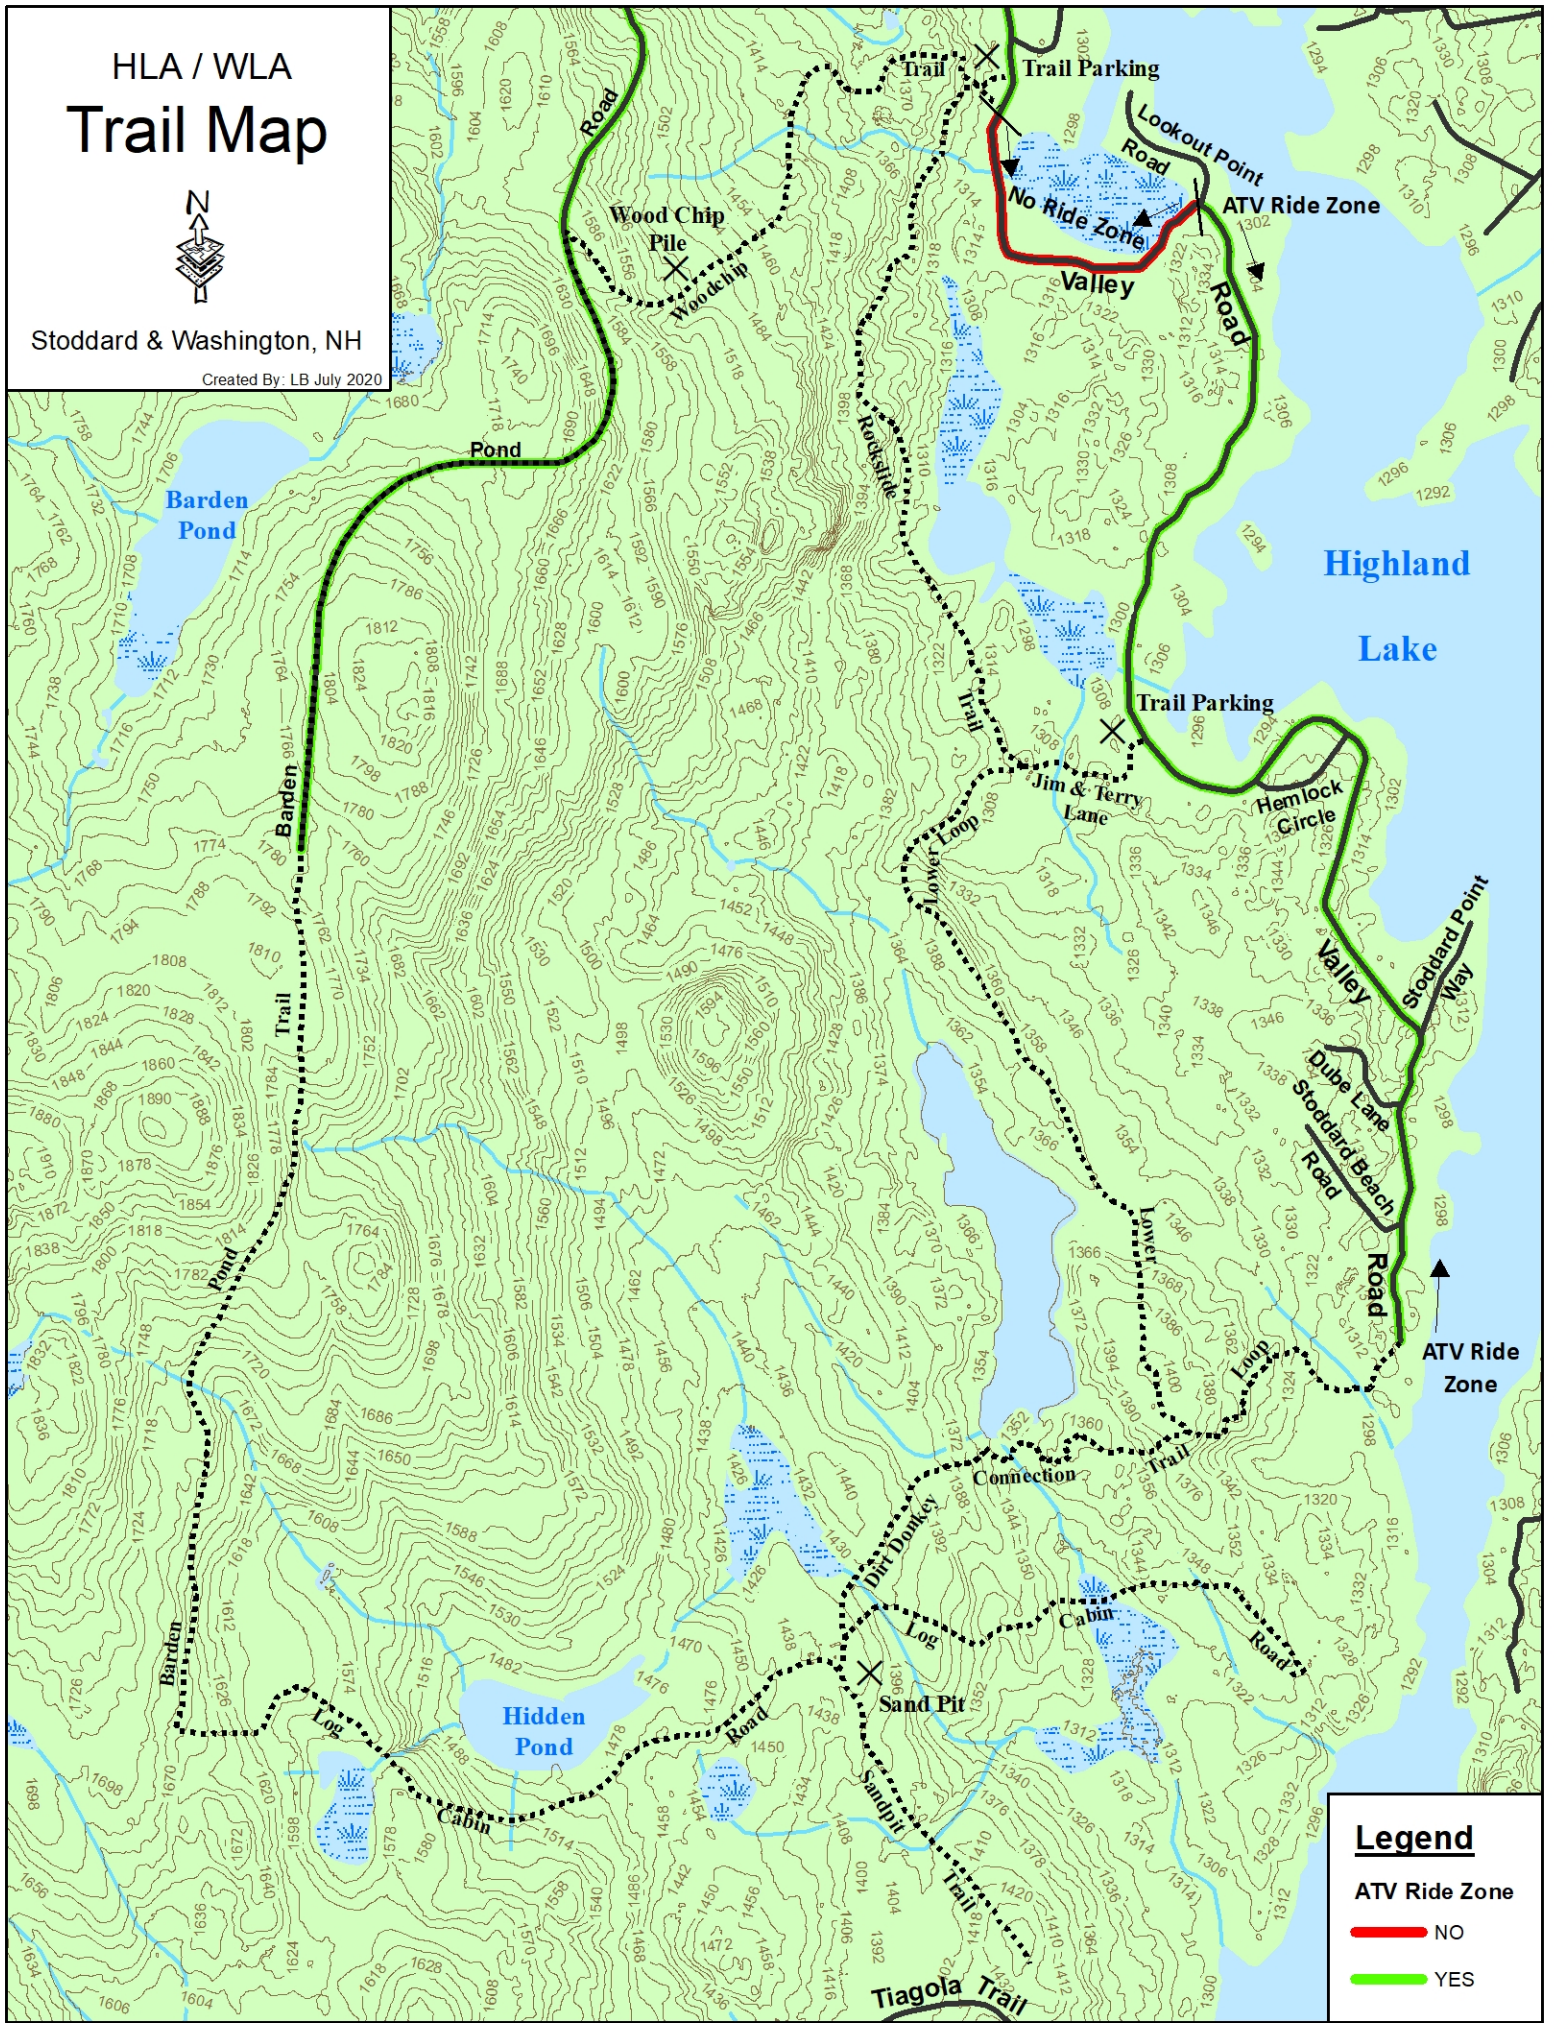

HLA / WLA Trail Map

Stoddard & Washington, NH

Created By: LB July 2020

Legend

ATV Ride Zone

- NO (Red line)
- YES (Green line)