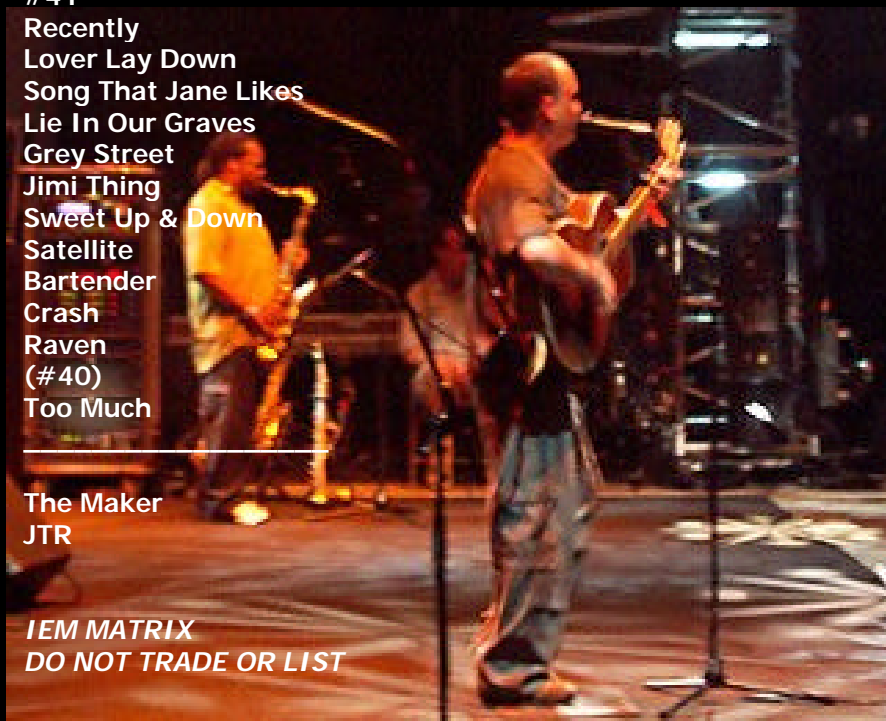

The Stone
Drive In Drive Out
#41

Recently
Lover Lay Down
Song That Jane Likes
Lie In Our Graves
Grey Street
Jimi Thing
Sweet Up & Down
Satellite
Bartender
Crash
Raven
(#40)
Too Much

The Maker
JTR

*IEM MATRIX
DO NOT TRADE OR LIST*

Dave Matthews Band 6/22/00

Deer Creek, Noblesville IN

Dave Matthews Band 6/22/00 Deer Creek

Dave Matthews Band 6/22/00 Deer Creek