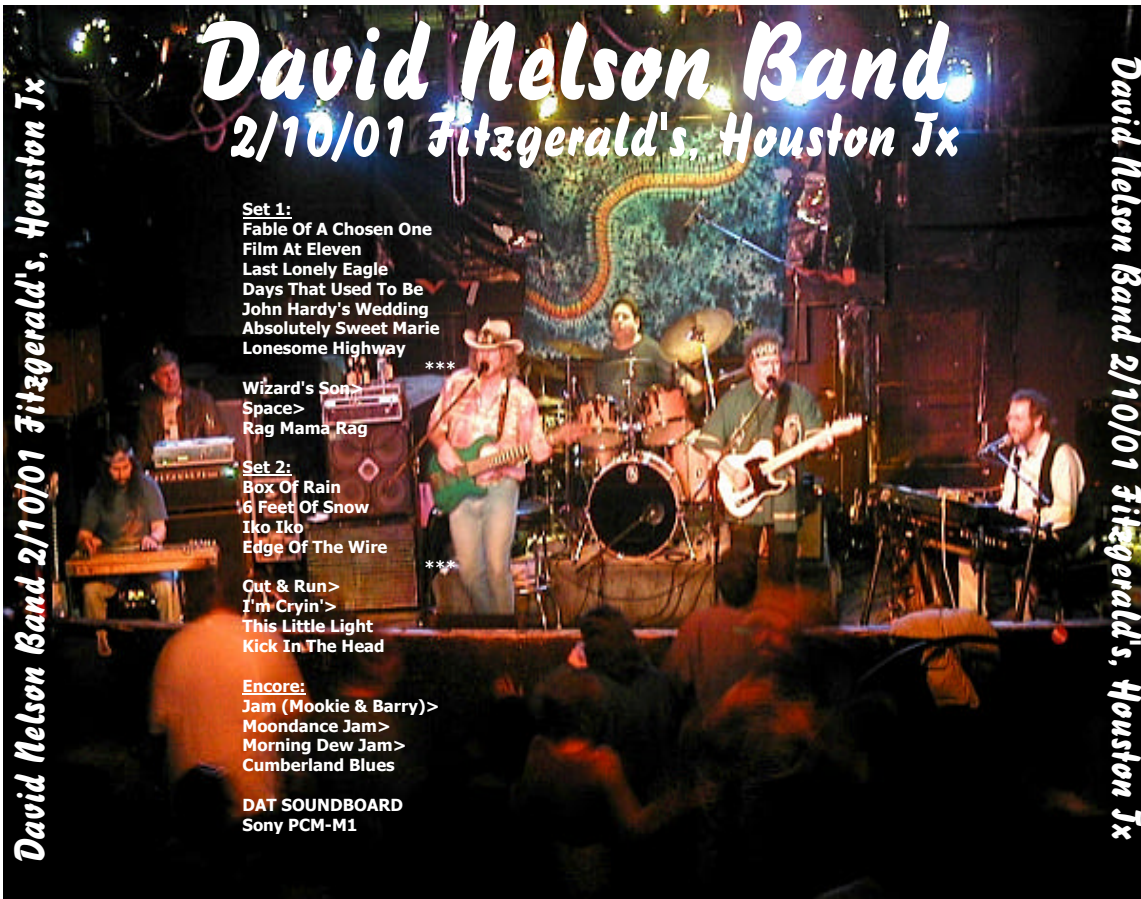

David Nelson Band

2/10/01 Fitzgerald's, Houston Tx

David Nelson Band 2/10/01 Fitzgerald's, Houston Tx

David Nelson Band 2/10/01 Fitzgerald's, Houston Tx

Set 1:
Fable Of A Chosen One
Film At Eleven
Last Lonely Eagle
Days That Used To Be
John Hardy's Wedding
Absolutely Sweet Marie
Lonesome Highway

Wizard's Son ***
Space>
Rag Mama Rag

Set 2:
Box Of Rain
6 Feet Of Snow
Iko Iko
Edge Of The Wire

Out & Run> ***
I'm Cryin'>
This Little Light
Kick In The Head

Encore:
Jam (Mookie & Barry)>
Moondance Jam>
Morning Dew Jam>
Cumberland Blues

DAT SOUNDBOARD
Sony PCM-M1