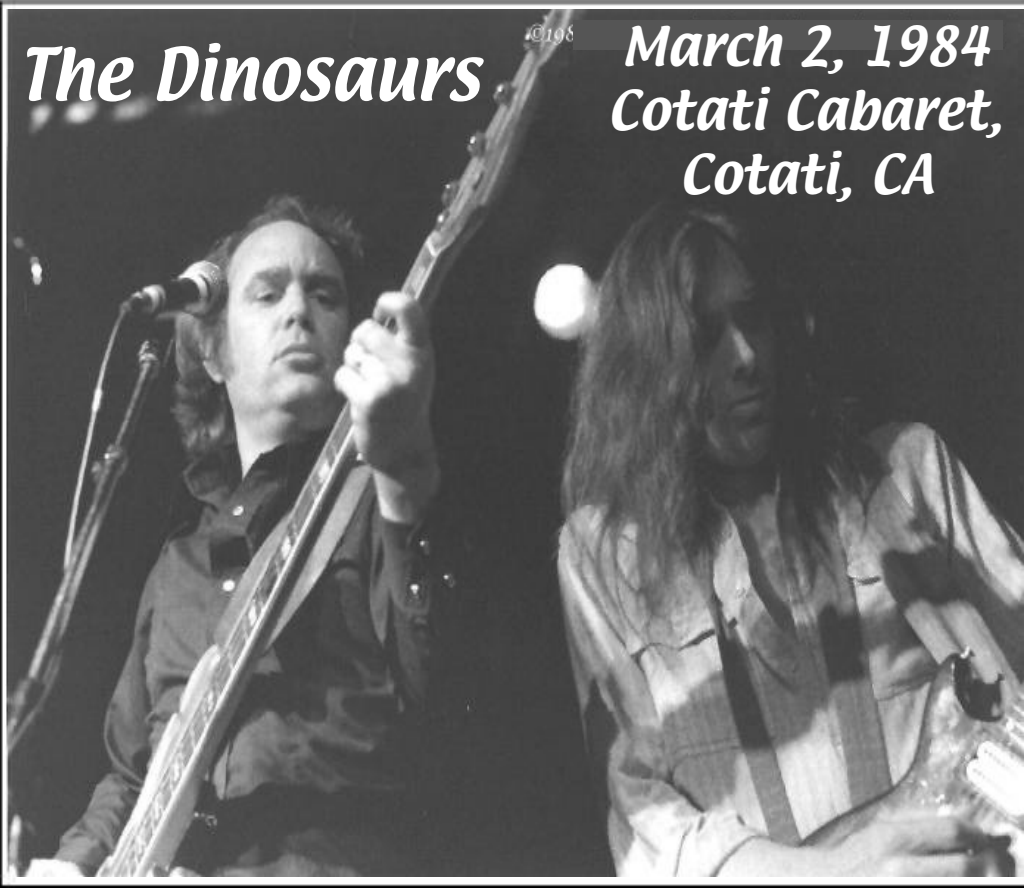

The Dinosaurs • 3-2-84 • Cotati Cabaret

The Dinosaurs

©1988
March 2, 1984
Cotati Cabaret,
Cotati, CA

The Dinosaurs • 3-2-84 • Cotati Cabaret