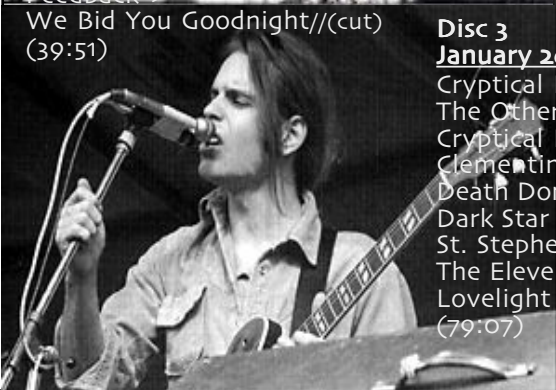

**Disc 3 - 1-26-69:**

Cryptical Envelopment >  
The Other One >  
Cryptical Envelopment >  
Clementine  
Death Don't Have No Mercy  
Dark Star >  
St. Stephen >  
The Eleven >  
Lovelight  
(79:07)

**Disc 2 - 1-25-69:**

Dupree's Diamond Blues  
Doin' That Rag  
Cosmic Charlie  
Alligator >  
Caution Jam >  
Feedback >  
We Bid You Goodnight///cut  
(39:51)

SOUNDBOARD:

1/24-25: REELS > ? > DAT > CD

1/26: MASTER REELS > DAT > CD

Grateful Dead • 1/24-25-26/69 • S.F.

**Disc 1**  
**January 24, 1969**  
Cryptical Envelopment >  
The Other One >  
Cryptical Envelopment >  
New Potato Caboose >  
Jam!  
Dupree's Diamond Blues  
Doin' That Rag  
(41:29)

**Disc 2**  
**January 25, 1969**  
Dupree's Diamond Blues  
Doin' That Rag  
Cosmic Charlie  
Alligator >  
Caution Jam >  
Feedback >  
We Bid You Goodnight//(cut)  
(39:51)

**Disc 3**  
**January 26, 1969**  
Cryptical Envelopment >  
The Other One >  
Cryptical Envelopment >  
Clementine  
Death Don't Have No Mercy  
Dark Star >  
St. Stephen >  
The Eleven >  
Lovelight  
(79:07)