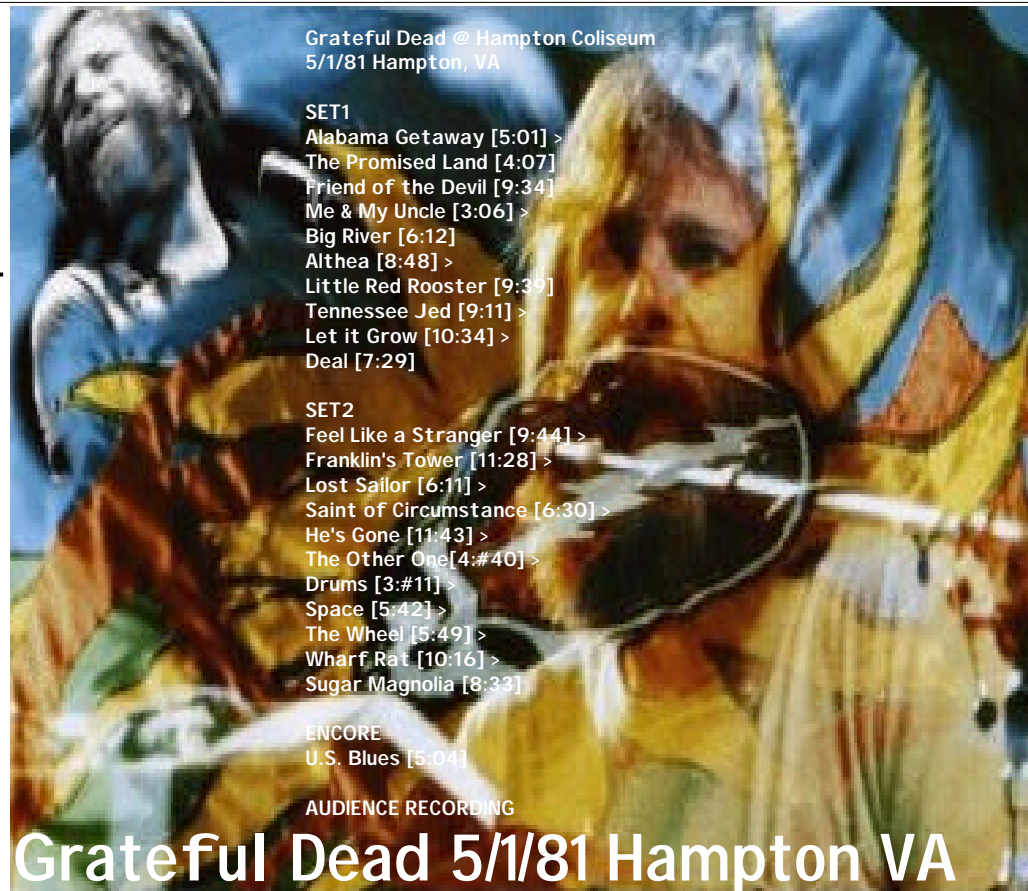

SET2

Feel Like a Stranger [9:44] >
Franklin's Tower [11:28] >
Lost Sailor [6:11] >
Saint of Circumstance [6:30] >
He's Gone [11:43] >
The Other One[4:#40] >
Drums [3:#11] >
Space [5:42] >
The Wheel [5:49] >
Wharf Rat [10:16] >
Sugar Magnolia [8:33]

ENCORE

U.S. Blues [5:04]

AUDIENCE RECORDING

Grateful Dead

5/1/81 Hampton VA

Grateful Dead 5/1/81 Hampton VA

Grateful Dead @ Hampton Coliseum
5/1/81 Hampton, VA

SET1

Alabama Getaway [5:01] >
The Promised Land [4:07]
Friend of the Devil [9:34]
Me & My Uncle [3:06] >
Big River [6:12]
Althea [8:48] >
Little Red Rooster [9:39]
Tennessee Jed [9:11] >
Let it Grow [10:34] >
Deal [7:29]

SET2

Feel Like a Stranger [9:44] >
Franklin's Tower [11:28] >
Lost Sailor [6:11] >
Saint of Circumstance [6:30] >
He's Gone [11:43] >
The Other One [4:40] >
Drums [3:11] >
Space [5:42] >
The Wheel [5:49] >
Wharf Rat [10:16] >
Sugar Magnolia [8:33]