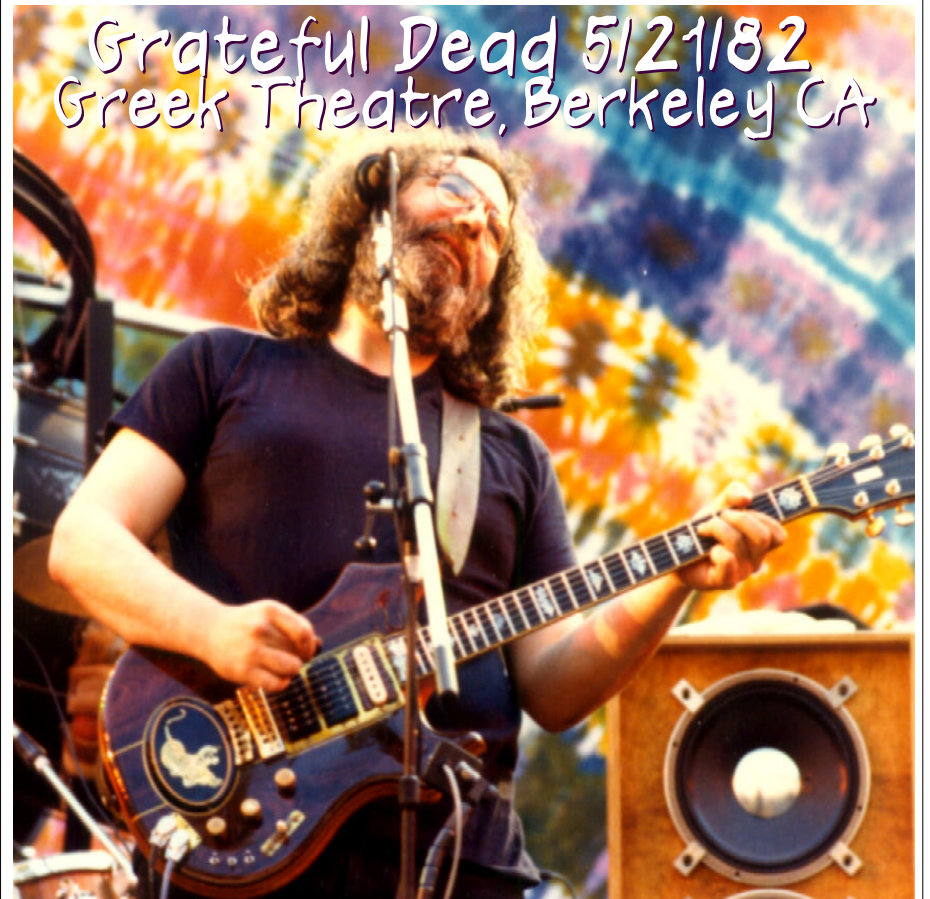

Grateful Dead 5/21/82  
Greek Theatre - Berkeley CA

Bertha>  
Greatest Story Ever Told  
Friend Of The Devil  
Me & My Uncle>  
Big River  
Bird Song  
C.C. Rider  
Althea  
Looks Like Rain  
Might As Well  
(Encore:) Don't Ease Me In

\*\*\*  
Playing In The Band>  
Uncle John's Band>  
Drums/Space>  
The Wheel>  
Playing In The Band>  
Black Peter>  
Sugar Magnolia

SOUNDBOARD

Grateful Dead 5/21/82  
Greek Theatre, Berkeley CA

Grateful Dead 5/21/82  
Greek Theatre - Berkeley CA

Bertha >  
Greatest Story Ever Told  
Friend Of The Devil  
Me & My Uncle >  
Big River  
Bird Song  
C.C. Rider  
Althea  
Looks Like Rain  
Might As Well  
(Encore:) Don't Ease Me In

\*\*\*

Playing In The Band >  
Uncle John's Band >  
Drums/Space >  
The Wheel >  
Playing In The Band >  
Black Peter >  
Sugar Magnolia