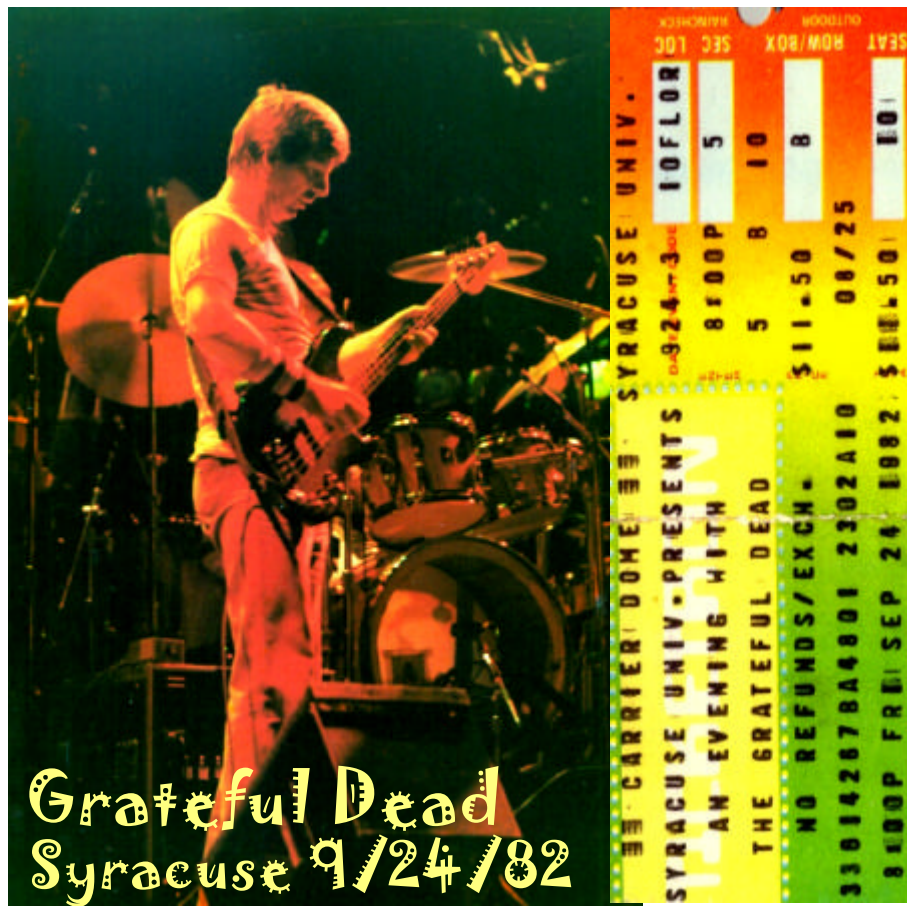

SET 1

- Jack Straw
- Friend of the Devil >
- C.C. Rider
- Ramble on Rose
- Minglewood Blues
- Bird Song >
- Looks Like Rain
- China Cat Sunflower >
- I Know You Rider

SET 2

- Far From Me [4:39] >
- Playing in the Band [7:54] >
- Crazy Fingers [8:22]>
- Space [1:30] >
- Throwing Stones [8:10] >
- Drums [7:42#] >
- Space [5:52] >
- Iko Iko [7:25] >
- Space [1:39] >
- Truckin' [6:17] >
- Goin' Down the Road [6:24] >
- Black Peter [8:35] >
- Around & Around [3:51] >
- Sugar Magnolia

ENCORE

Brokedown Palace

SOUNDBOARD

Grateful Dead
Syracuse 9/24/82

SEAT	101	335	5	8	10	8	10
ROW/BOX							
NO REFUNDS/EXCH.			\$11.50				
330142678A4801			2302A10			08/25	
8:00P			FRI	SEP	24	1982	\$11.50

Grateful Dead 9/24/82 Carrier Dome, Syracuse University, NY

Grateful Dead Syracuse 9/24/82

SET 1

Jack Straw
Friend of the Devil >
C.C. Rider
Ramble on Rose
Minglewood Blues
Bird Song >
Looks Like Rain
China Cat Sunflower >
I Know You Rider

SET 2

Far From Me [4:39] >
Playing in the Band [7:54] >
Crazy Fingers [8:22] >
Space [1:30] >
Throwing Stones [8:10] >
Drums [7:42#] >
Space [5:52] >
Iko Iko [7:25] >
Space [1:39] >
Truckin' [6:17] >
Goin' Down the Road [6:24] >
Black Peter [8:35] >
Around & Around [3:51] >
Sugar Magnolia