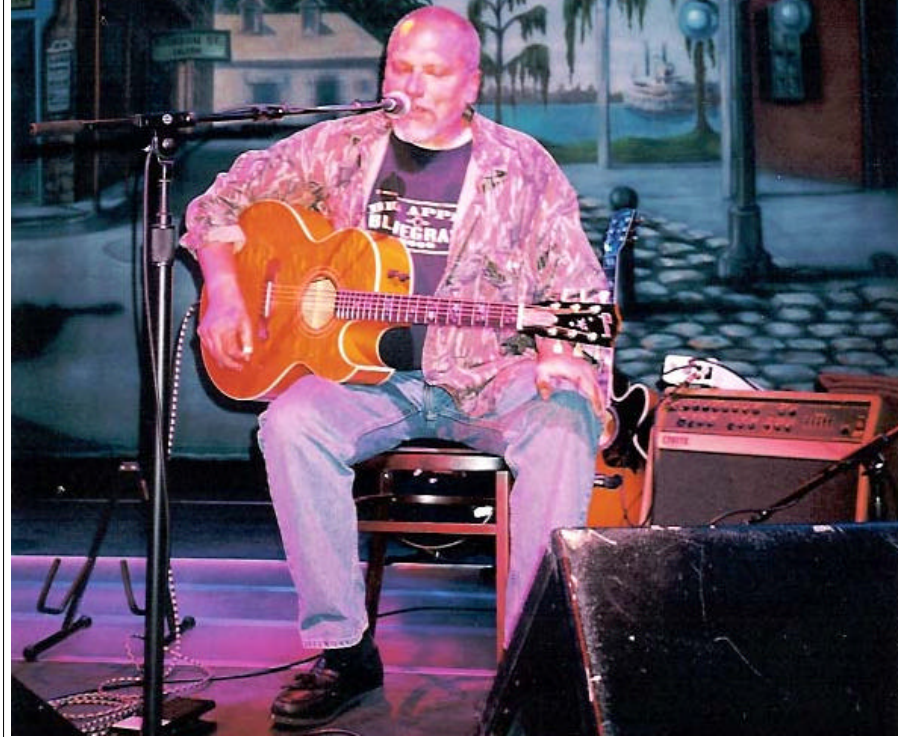

Hot Tuna 6-20-01 The Big Easy, Boise Idaho

Keep Your Lamps T&B
That'll Never Happen No More
Terrible Operation
Death Don't Have No Mercy
Do Not Go Gentle
I See The Light
Living In The Moment
Embyronic Journey
I Am The Light Of This World
99 Year Blues
Parchment Farm

***

Hesitation Blues
Walkin' Blues
Gone So Long
Good Shepherd
How Long Blues
Candyman
Third Week At Chelsea
U.S. Blues
SF Bay Blues
Let Us Get Together
The Life We'll Live
Nine Pound Hammer
Encore:
Follow The Drinking Gourd

SOUNDBOARD-DAP1

Hot Tuna 6-20-01 The Big Easy, Boise Idaho