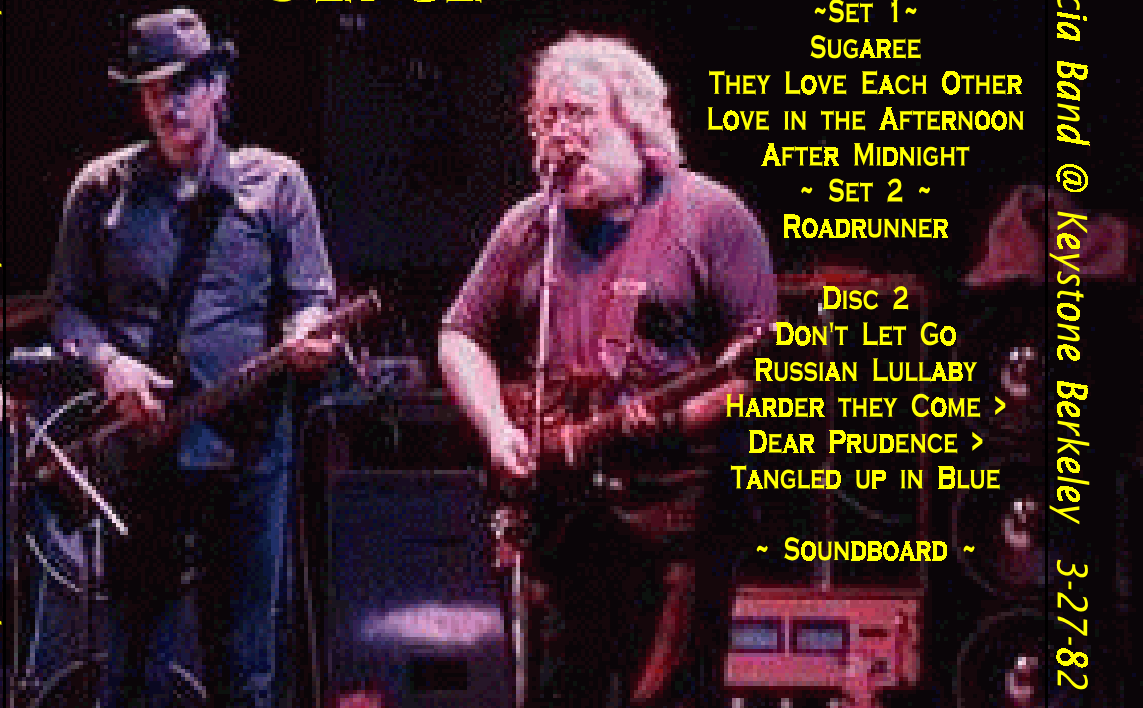

JERRY GARCIA BAND
~
KEYSTONE BERKELEY

Jerry Garcia Band @ Keystone Berkeley 3-27-82

**JERRY GARCIA BAND
KEYSTONE BERKELEY
3-27-82**

Jerry Garcia Band @ Keystone Berkeley 3-27-82

DISC 1
~SET 1~
SUGAREE

THEY LOVE EACH OTHER
LOVE IN THE AFTERNOON
AFTER MIDNIGHT

~ SET 2 ~
ROADRUNNER

DISC 2

DON'T LET GO
RUSSIAN LULLABY
HARDER THEY COME >
DEAR PRUDENCE >
TANGLED UP IN BLUE

~ SOUNDBOARD ~