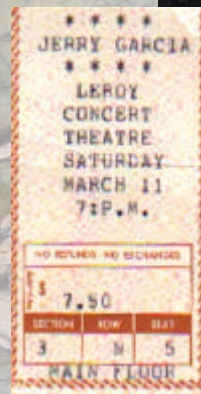

Jerry Garcia Band 3/11/78 Leroy Concert Theatre, Pawtucket RI

Jerry Garcia Band 3/11/78 Leroy Concert Theatre, Pawtucket RI

Set 1:

How Sweet It Is
Catfish John
That's What Love
Will Make You Do
I'll Take A Melody
The Harder They Come
Gomorrah
Mystery Train

Set 2:

Love In the Afternoon
Rhapsody In Red
Knockin' On Heaven's Door
Tore Up Over You
I'll Be With Thee->
Lonesome &
A Long Way From Home

Audience Recording
Nak 330 Mikes->Teac DC-10->
Cassette->DAT->CDR

Jerry Garcia Band 3/11/78 Leroy Concert Theatre, Pawtucket RI