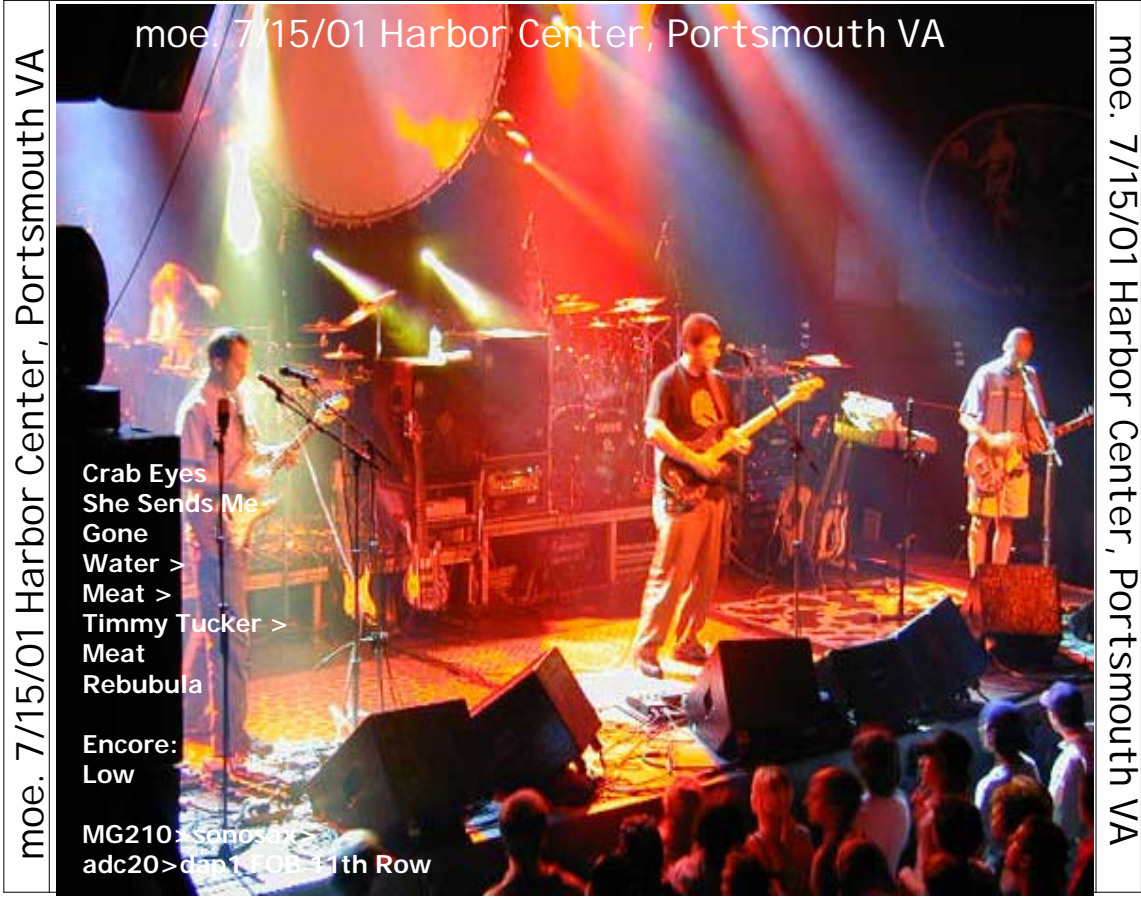

moe. 7/15/01

moe. 7/15/01 Harbor Center, Portsmouth VA

moe. 7/15/01 Harbor Center, Portsmouth VA

moe. 7/15/01 Harbor Center, Portsmouth VA

Crab Eyes
She Sends Me
Gone
Water >
Meat >
Timmy Tucker >
Meat
Rebubula

Encore:
Low

MG210 > sanosa >
adc20 > dap1 FOB 11th Row