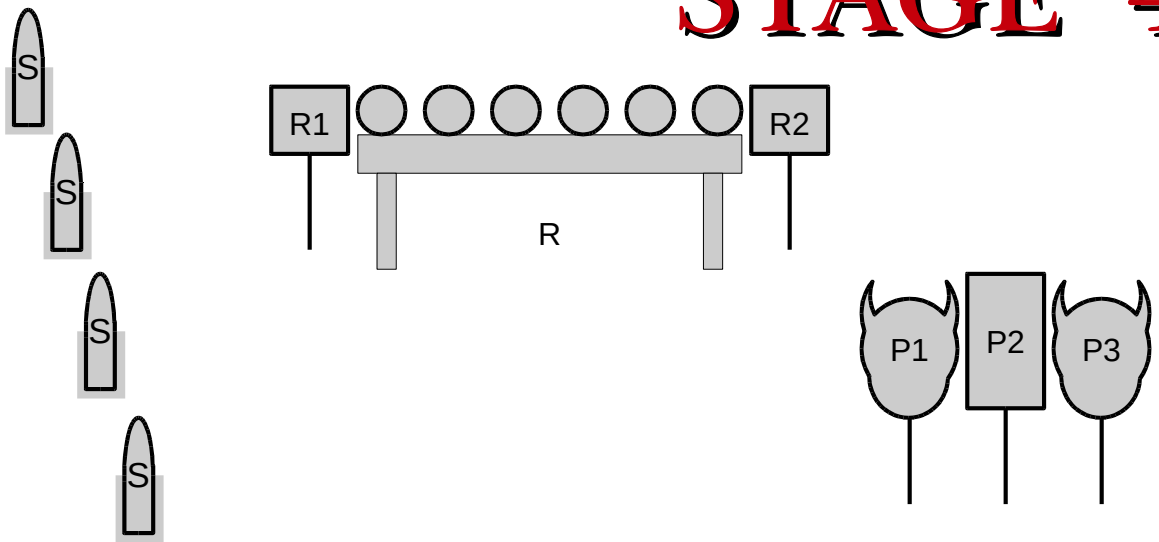

At “B” with Pistols: Engage the RP targets same instructions as rifle.

STAGE 3

10 RIFLE 10 PISTOL 4+ SHOTGUN

START: Standing at position A, hands at sides.
Shotgun staged on either table at position A.
Pistols holstered.

LINE: “ Say your line (shooter’s choice!) “

AT THE BEEP: (Guns may be shot in ANY order.)

At “A” with rifle: Alternate between RP3 and RP4 for 10 rounds.
Make rifle safe pointed into berm.

At “A” with Shotgun: Engage the 4 knock-down targets.

At “A” with Pistols: Alternate between RP1 and RP2 for 10 rounds.

STAGE 4

START: Standing at any position.
Rifle loaded w/10 staged at any position.
Shotgun staged at any position.
Pistols Holstered

LINE: “ Say your line (shooter’s choice!) “

AT THE BEEP:

At “A” With Shotgun: Engage the 4 shotgun targets with as many shells as necessary.

At “B” With rifle: Engage the plate rack until down, placing any remaining rounds on R1 or R2

At “C” With Pistols: Place at least 3 rounds on each P target. Last round on any P target.