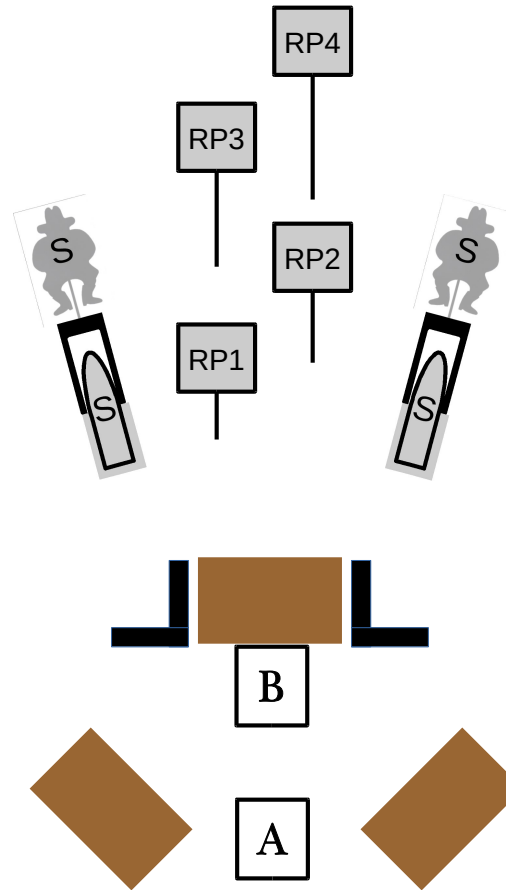

STAGE 1

10 RIFLE 10 PISTOL 4+ SHOTGUN

START: Standing at position A, rifle in hands.
Shotgun staged on either table at position A.
Pistols holstered.

LINE: “ Say your line (shooter’s choice!) “

AT THE BEEP:

At “A” with rifle: Starting on either end engage RP targets in a progressive (IRS) sweep. 1,2,2,3,3,3,4,4,4,4 or 4,3,3,2,2,2,1,1,1,1.
Make rifle safe pointed into berm.

At “B” with Shotgun: Engage the 4 knock-down targets.

At “B” with Pistols: Engage the RP targets same instructions as rifle.

STAGE 2

★ 10 RIFLE 10 PISTOL 4+ SHOTGUN ★

START: Standing at position A, rifle in hands.
Shotgun staged on either table at position A.
Pistols holstered.

LINE: “ Say your line (shooter’s choice!) “

AT THE BEEP:

At “A” with rifle: Place at least 2 rounds on each RP target.
Make rifle safe pointed into berm.

At “B” with Shotgun: Engage the 4 knock-down targets.