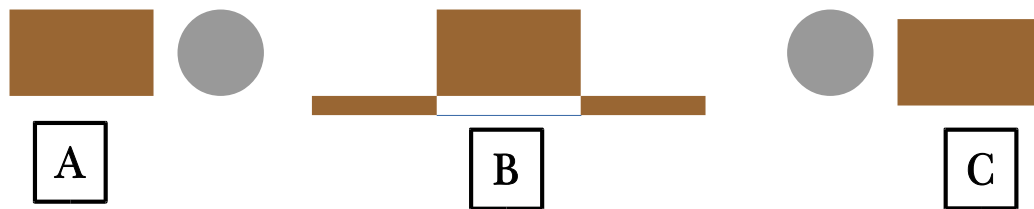

STAGE 5

START: Standing at any position.
Rifle loaded w/10 staged at any position.
Shotgun staged at any position.
Pistols Holstered

LINE: “ Say your line (shooter’s choice!) “

AT THE BEEP:

At “A” With Shotgun: Engage the 4 shotgun targets with as many shells as necessary.

At “B” With rifle: From the left double tap R1 THEN engage 3 plates and from the right double tap R2 THEN engage 3 plates. May start on R1 or R2.
(Plates are no-miss, one second bonus each. R1 and R2 are miss)

At “C” With Pistols: 2-3 sweep from the left, and 2-3 sweep from the right.
May start left or right.