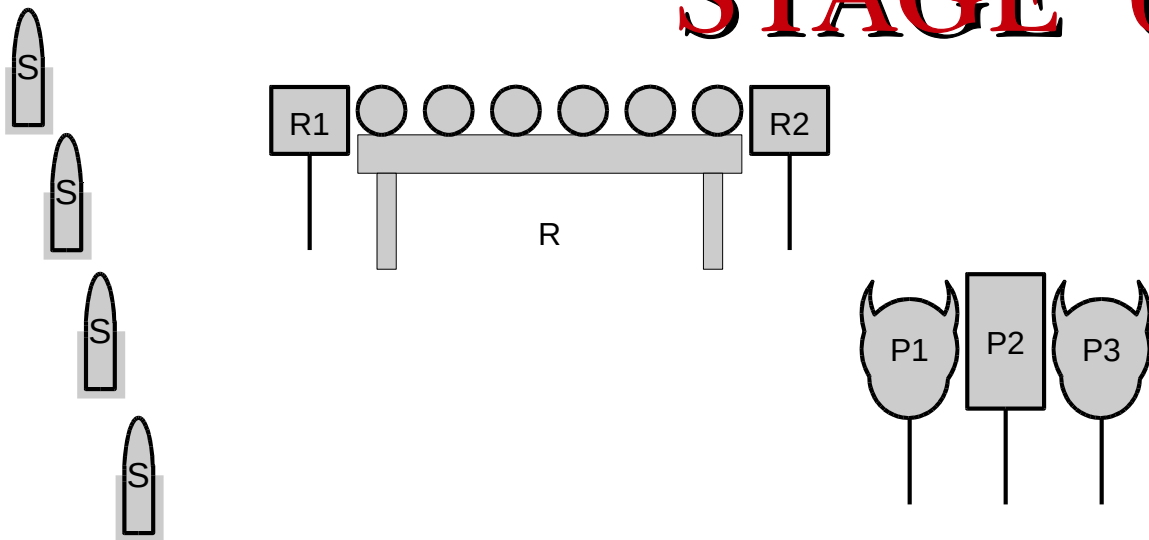

STAGE 6

★ 10 RIFLE 10 PISTOL 1+ SHOTGUN ★

START: Standing at any position.
Rifle loaded w/10 staged at any position.
Shotgun staged at any position.
Pistols Holstered

LINE: “ Say your line (shooter’s choice!) “

AT THE BEEP:

At “A” With Shotgun: Engage the 4 shotgun targets with as many shells as necessary.

At “B” With rifle: Double tap R1, THEN engage 6 plates, THEN double tap R2. May start on R1 or R2.

(Plates are no-miss, one second bonus each. R1 and R2 are miss)

At “C” With Pistols: Starting on either end, 1-8-1 sweep the P targets.