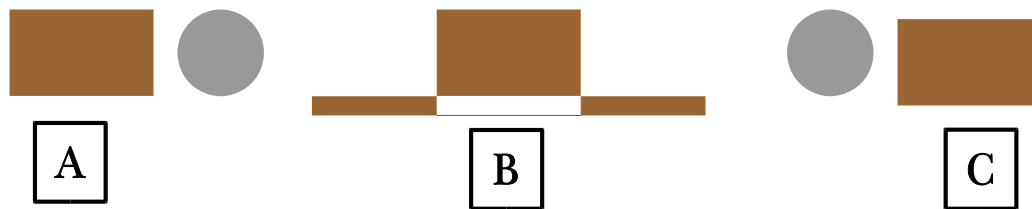

STAGE 6

★ 10 RIFLE 10 PISTOL 1+ SHOTGUN ★

START: Standing at any position.
Rifle loaded w/10 staged at any position.
Shotgun staged at any position.
Pistols Holstered

LINE: “ Say your line (shooter’s choice!) “

AT THE BEEP:

At “A” With Shotgun: Engage the 4 shotgun targets with as many shells as necessary.

At “B” With rifle: Double tap R1, THEN engage 6 plates, THEN double tap R2. May start on R1 or R2.

(Plates are no-miss, one second bonus each. R1 and R2 are miss)

At “C” With Pistols: Starting on either end, 1-8-1 sweep the P targets.