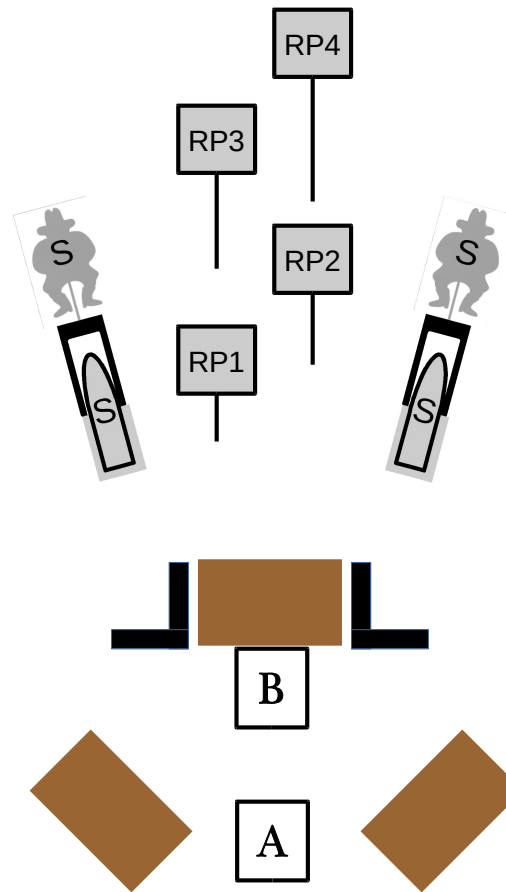

STAGE 1

10 RIFLE 10 PISTOL 4+ SHOTGUN

START: Standing at position A, rifle in hands.
Shotgun staged on either table at position A.
Pistols holstered.

LINE: “ Say your line (shooter’s choice!) “

AT THE BEEP:

At “A” with rifle: Starting on either end engage RP targets in a progressive (IRS) sweep. 1,2,2,3,3,3,4,4,4,4 or 4,3,3,2,2,2,1,1,1,1.
Make rifle safe pointed into berm.

At “B” with Shotgun: Engage the 4 knock-down targets.

At “B” with Pistols: Engage the RP targets same instructions as rifle.

STAGE 2

★ 10 RIFLE 10 PISTOL 4+ SHOTGUN ★

START: Standing at position A, rifle in hands.
Shotgun staged on either table at position A.
Pistols holstered.

LINE: “ Say your line (shooter’s choice!) “

AT THE BEEP:

At “A” with rifle: Place at least 2 rounds on each RP target.
Make rifle safe pointed into berm.

At “B” with Shotgun: Engage the 4 knock-down targets.