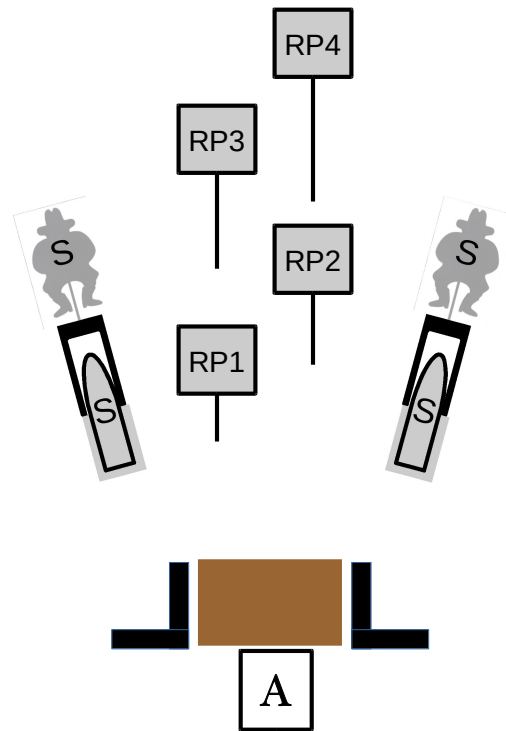

At “B” with Pistols: Engage the RP targets same instructions as rifle.

STAGE 2

★ 10 RIFLE 10 PISTOL 4+ SHOTGUN ★

START: Standing at position A, rifle in hands.
Shotgun staged on either table at position A.
Pistols holstered.

LINE: “ Say your line (shooter’s choice!) “

AT THE BEEP:

At “A” with rifle: Place at least 2 rounds on each RP target.
Make rifle safe pointed into berm.

At “B” with Shotgun: Engage the 4 knock-down targets.

At “B” with Pistols: Engage the RP targets same instructions as rifle.

STAGE 3

10 RIFLE 10 PISTOL 4+ SHOTGUN

START: Standing at position A, hands at sides.
Shotgun staged on either table at position A.
Pistols holstered.

LINE: “ Say your line (shooter’s choice!) “

AT THE BEEP: (Guns may be shot in ANY order.)

At “A” with rifle: Alternate between RP3 and RP4 for 10 rounds.
Make rifle safe pointed into berm.

At “A” with Shotgun: Engage the 4 knock-down targets.