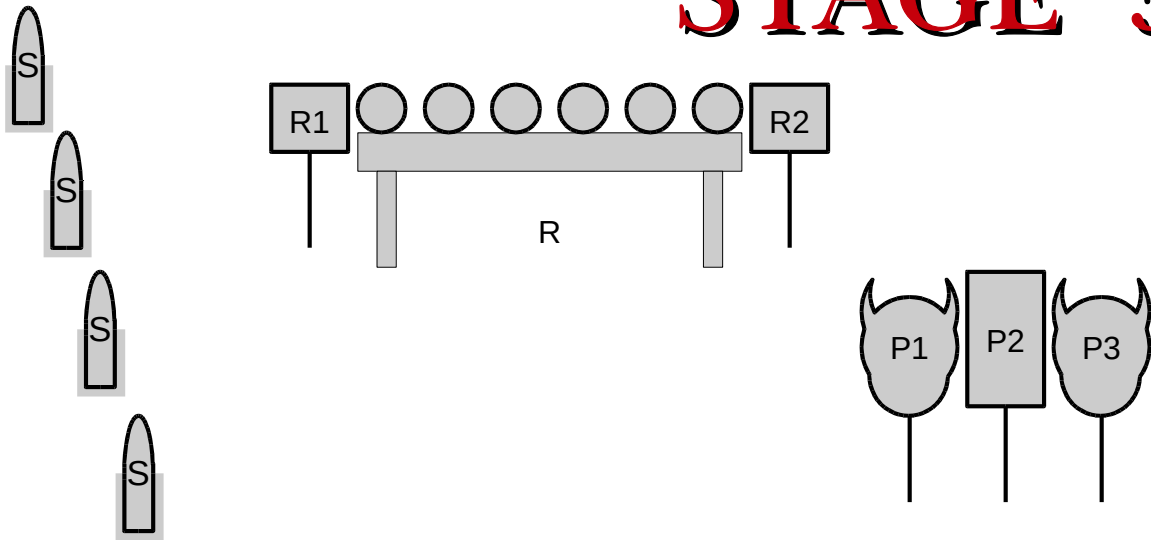

STAGE 5

START: Standing at any position.
Rifle loaded w/10 staged at any position.
Shotgun staged at any position.
Pistols Holstered

LINE: “ Say your line (shooter’s choice!) “

AT THE BEEP:

At “A” With Shotgun: Engage the 4 shotgun targets with as many shells as necessary.

At “B” With rifle: From the left double tap R1 THEN engage 3 plates and from the right double tap R2 THEN engage 3 plates. May start on R1 or R2.
(Plates are no-miss, one second bonus each. R1 and R2 are miss)

At “C” With Pistols: 2-3 sweep from the left, and 2-3 sweep from the right.
May start left or right.