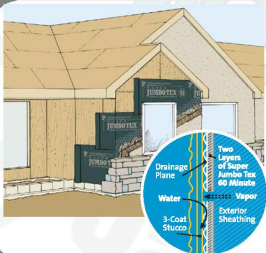

SUPER JUMBO TEX®

WEATHER-RESISTIVE BARRIER

60
MINUTE

Strong water resistance, low VOC
Great for all cladding types
40"x72' (240 sq ft)

RainScreen

Channels water down and
out of wall assembly.
Available size: 39" x 61.6'