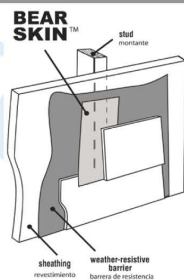

JamesHardie™

BULLET BY MARSHALLTOWN®

EZ Shears
13", 20" & 26" widths

BERGER®

QUALITY BUILDING PRODUCTS SINCE 1874

Color Matched Coil Stock
24" x 50' Rolls
Available in 29 Colors

**Peel and Stick
Join Flashing
Quick and Easy
Application**
50 Sheets Per Pad