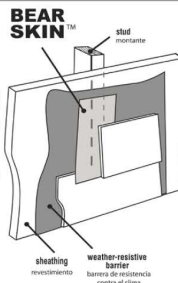

EZ Shears
13", 20" & 26" widths

BERGER®

QUALITY BUILDING PRODUCTS SINCE 1874

Color Matched Coil Stock
24" x 50' Rolls
Available in 29 Colors

**Peel and Stick
Join Flashing**
Quick and Easy
Application
50 Sheets Per Pad