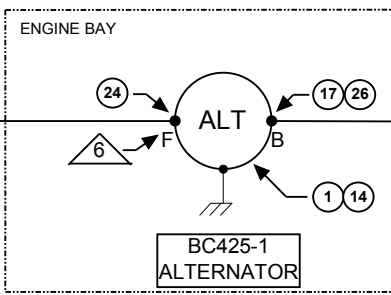

VIRGINIA AVIATION		SIZE: --	CAGE NO.	DWG NO. 182WD	REV. --
DRAWN J.E. THOMAS					
DATE 12-22-2008	SCALE NONE	COMPTR NO. 182WD-	SHEET	2 OF 2	