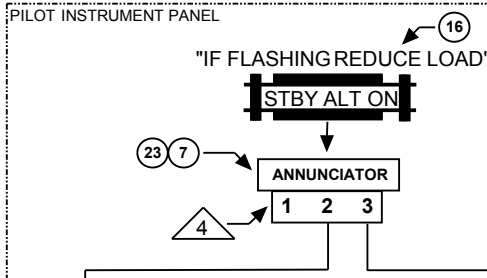

VIRGINIA AVIATION		SIZE: --	CAGE NO.	DWG NO. 182WD	REV. --
DRAWN J.E. THOMAS					
DATE 12-22-2008	SCALE NONE	COMPTR NO. 182WD-	SHEET	2 OF 2	