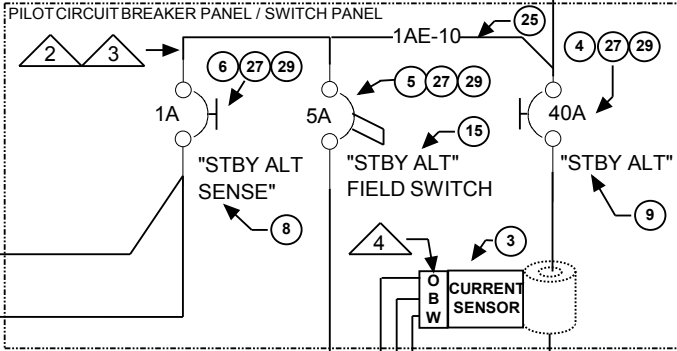

VIRGINIA AVIATION		SIZE: --	CAGE NO.	DWG NO. 182WD	REV. --
DRAWN J.E. THOMAS					
DATE 12-22-2008	SCALE NONE	COMPTR NO. 182WD-	SHEET	2 OF 2	