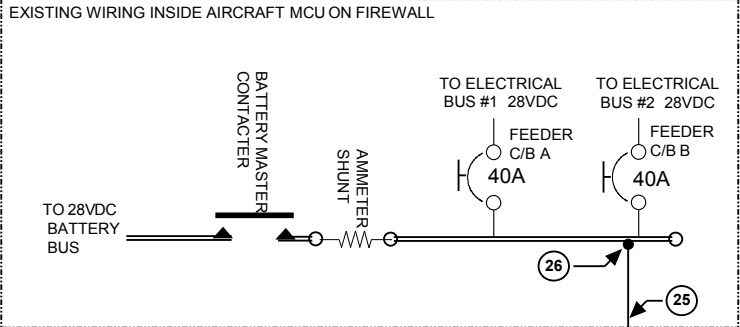

VIRGINIA AVIATION		SIZE: --	CAGE NO.	DWG NO. 182WD	REV. --
DRAWN J.E. THOMAS					
DATE 12-22-2008	SCALE NONE	COMPTR NO. 182WD-	SHEET	2 OF 2	