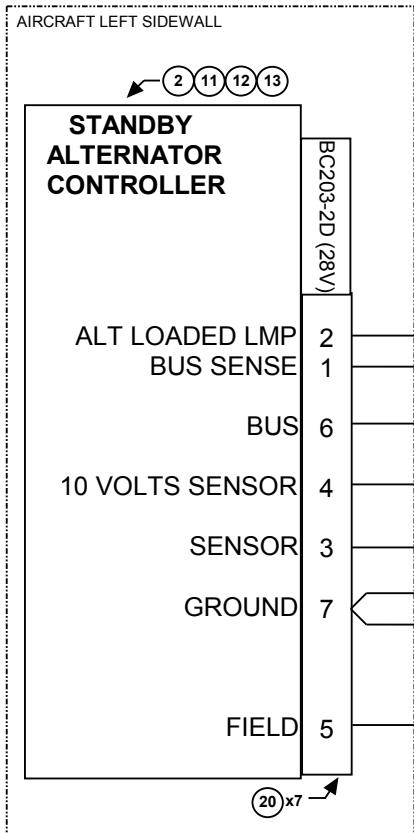

VIRGINIA AVIATION		SIZE: --	CAGE NO.	DWG NO. 182WD	REV. --
DRAWN J.E. THOMAS					
DATE 12-22-2008	SCALE NONE	COMPTR NO. 182WD-	SHEET	2 OF 2	