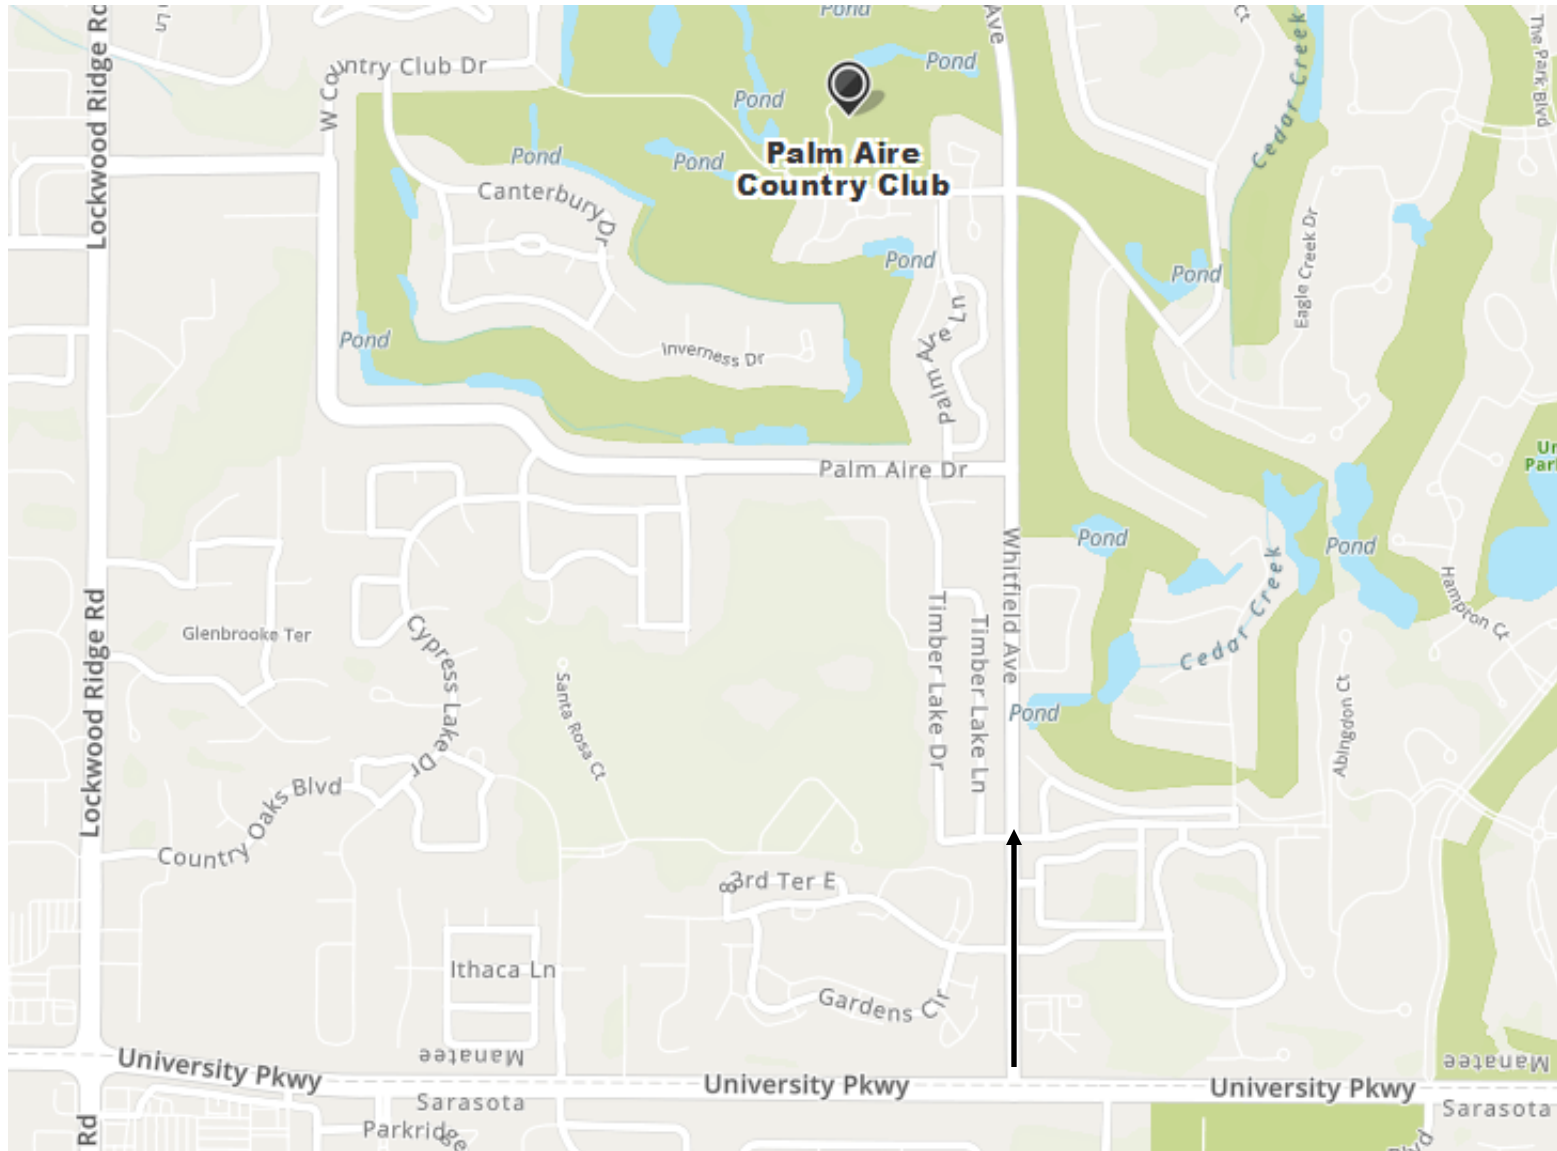

Palm Aire Country Club

5601 Country Club Way—Sarasota, FL 34243

Palm Aire Country Club is north of University Parkway—West of UTC Mall and I-75. There is a sign on the north side of University directing you to the Club. Head north on Whitfield Avenue.