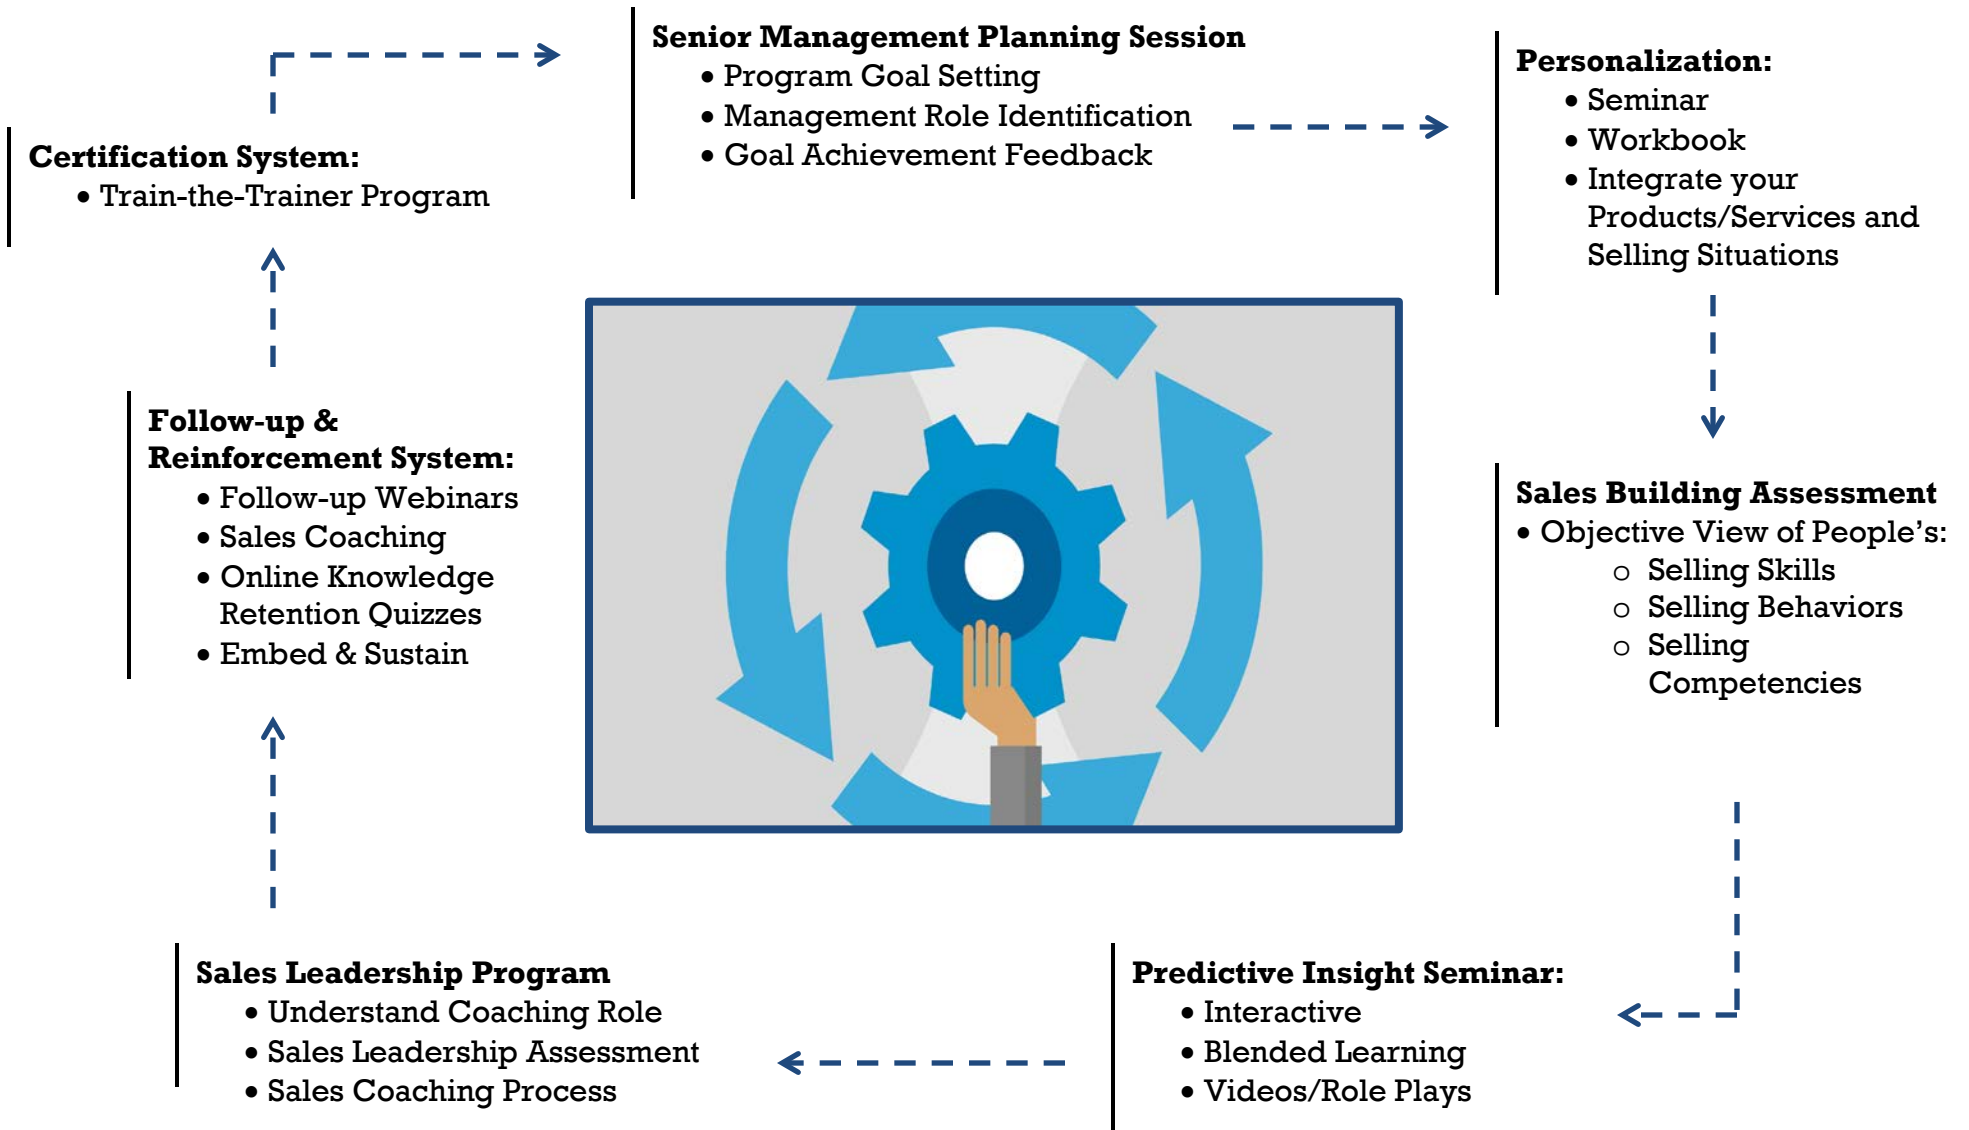

Predictive Insight Learning System

The Connors Group

1 Devonshire Ln. Ballston Lake, NY 12019 | 518.505.4836 | <http://www.predictiveinsight.com>