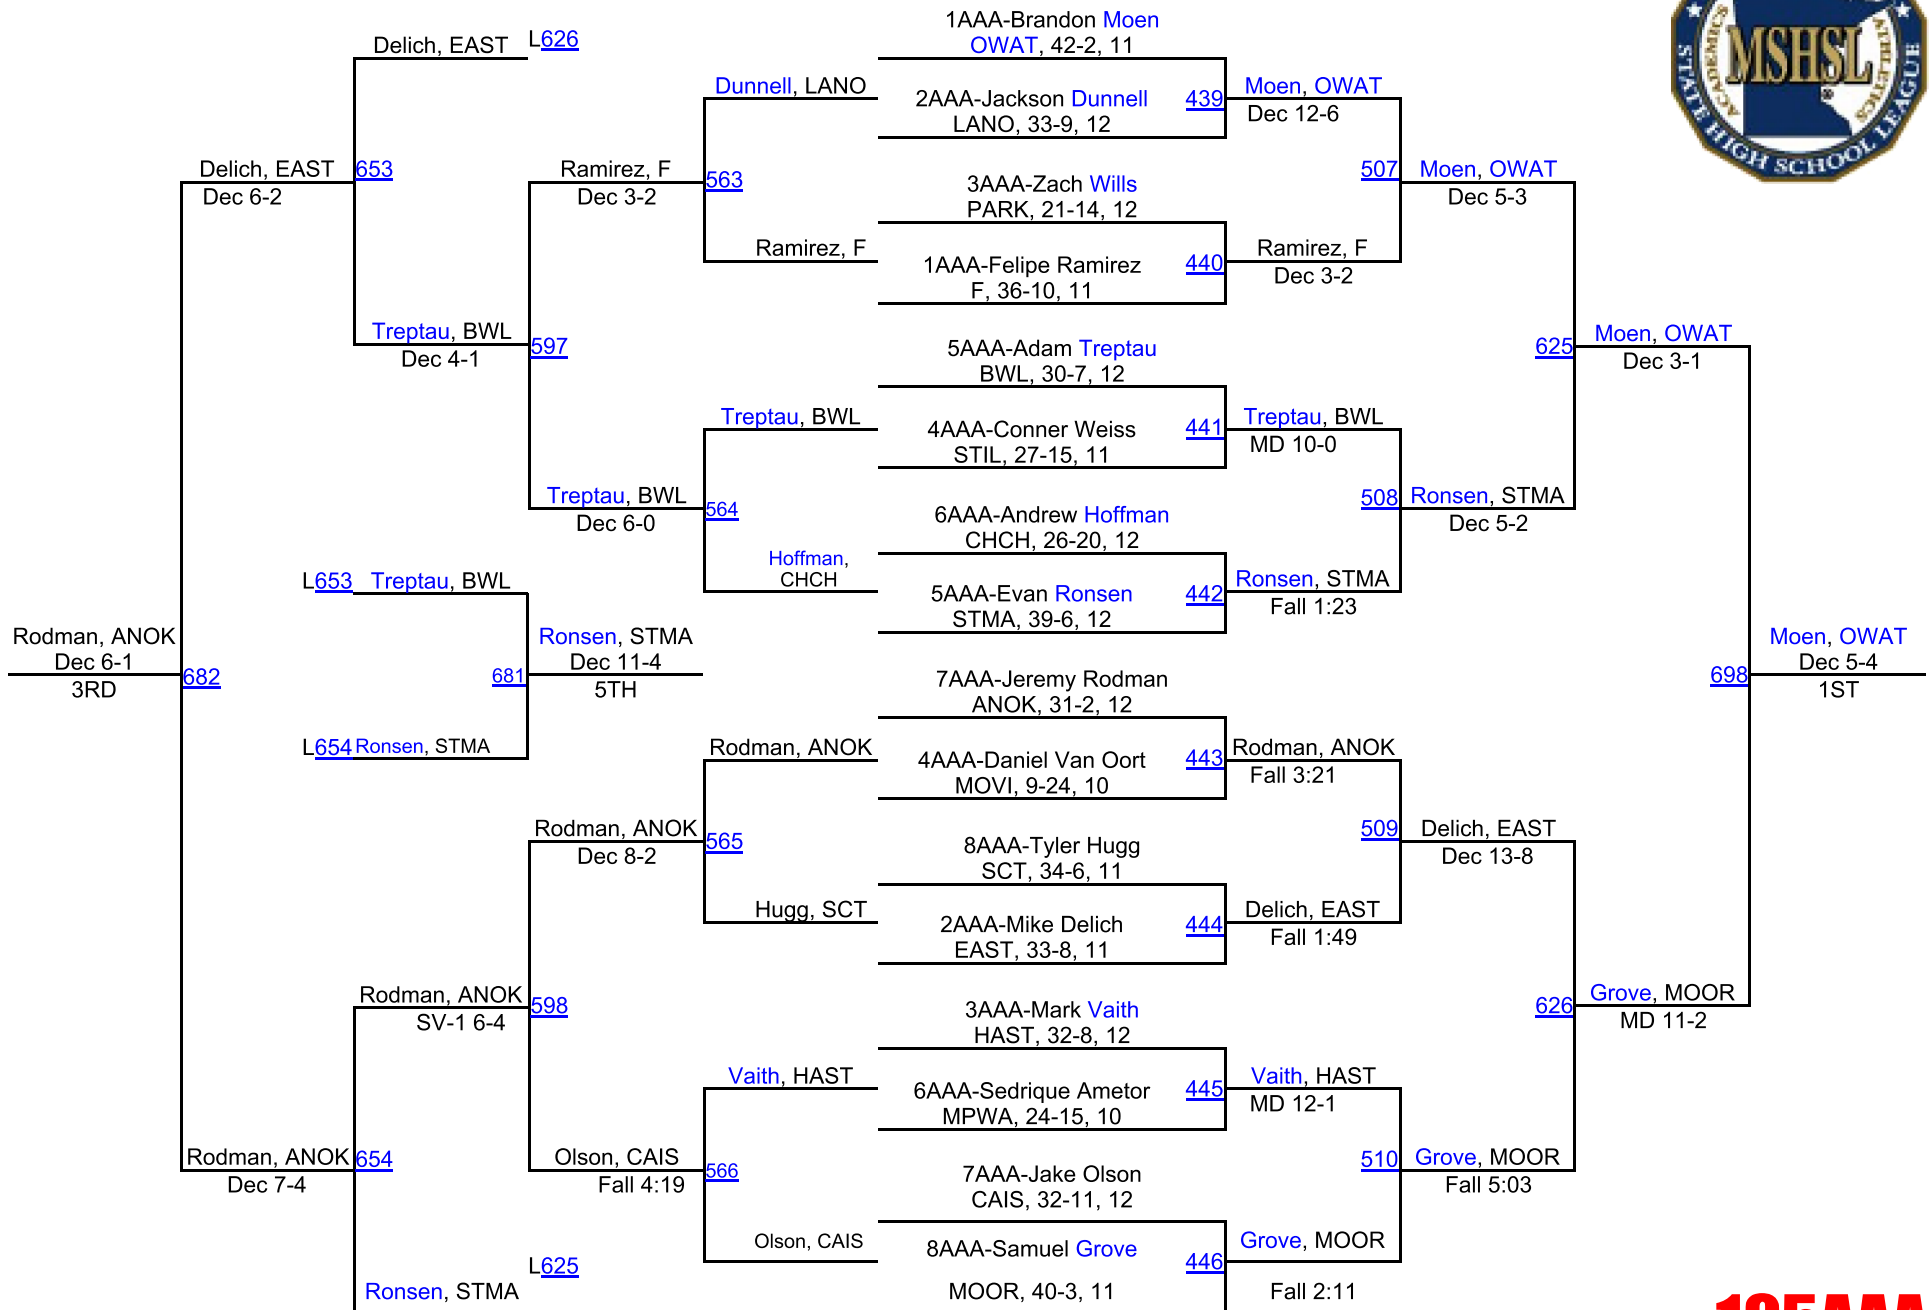

2016 MSHSL State Championships

195AAA