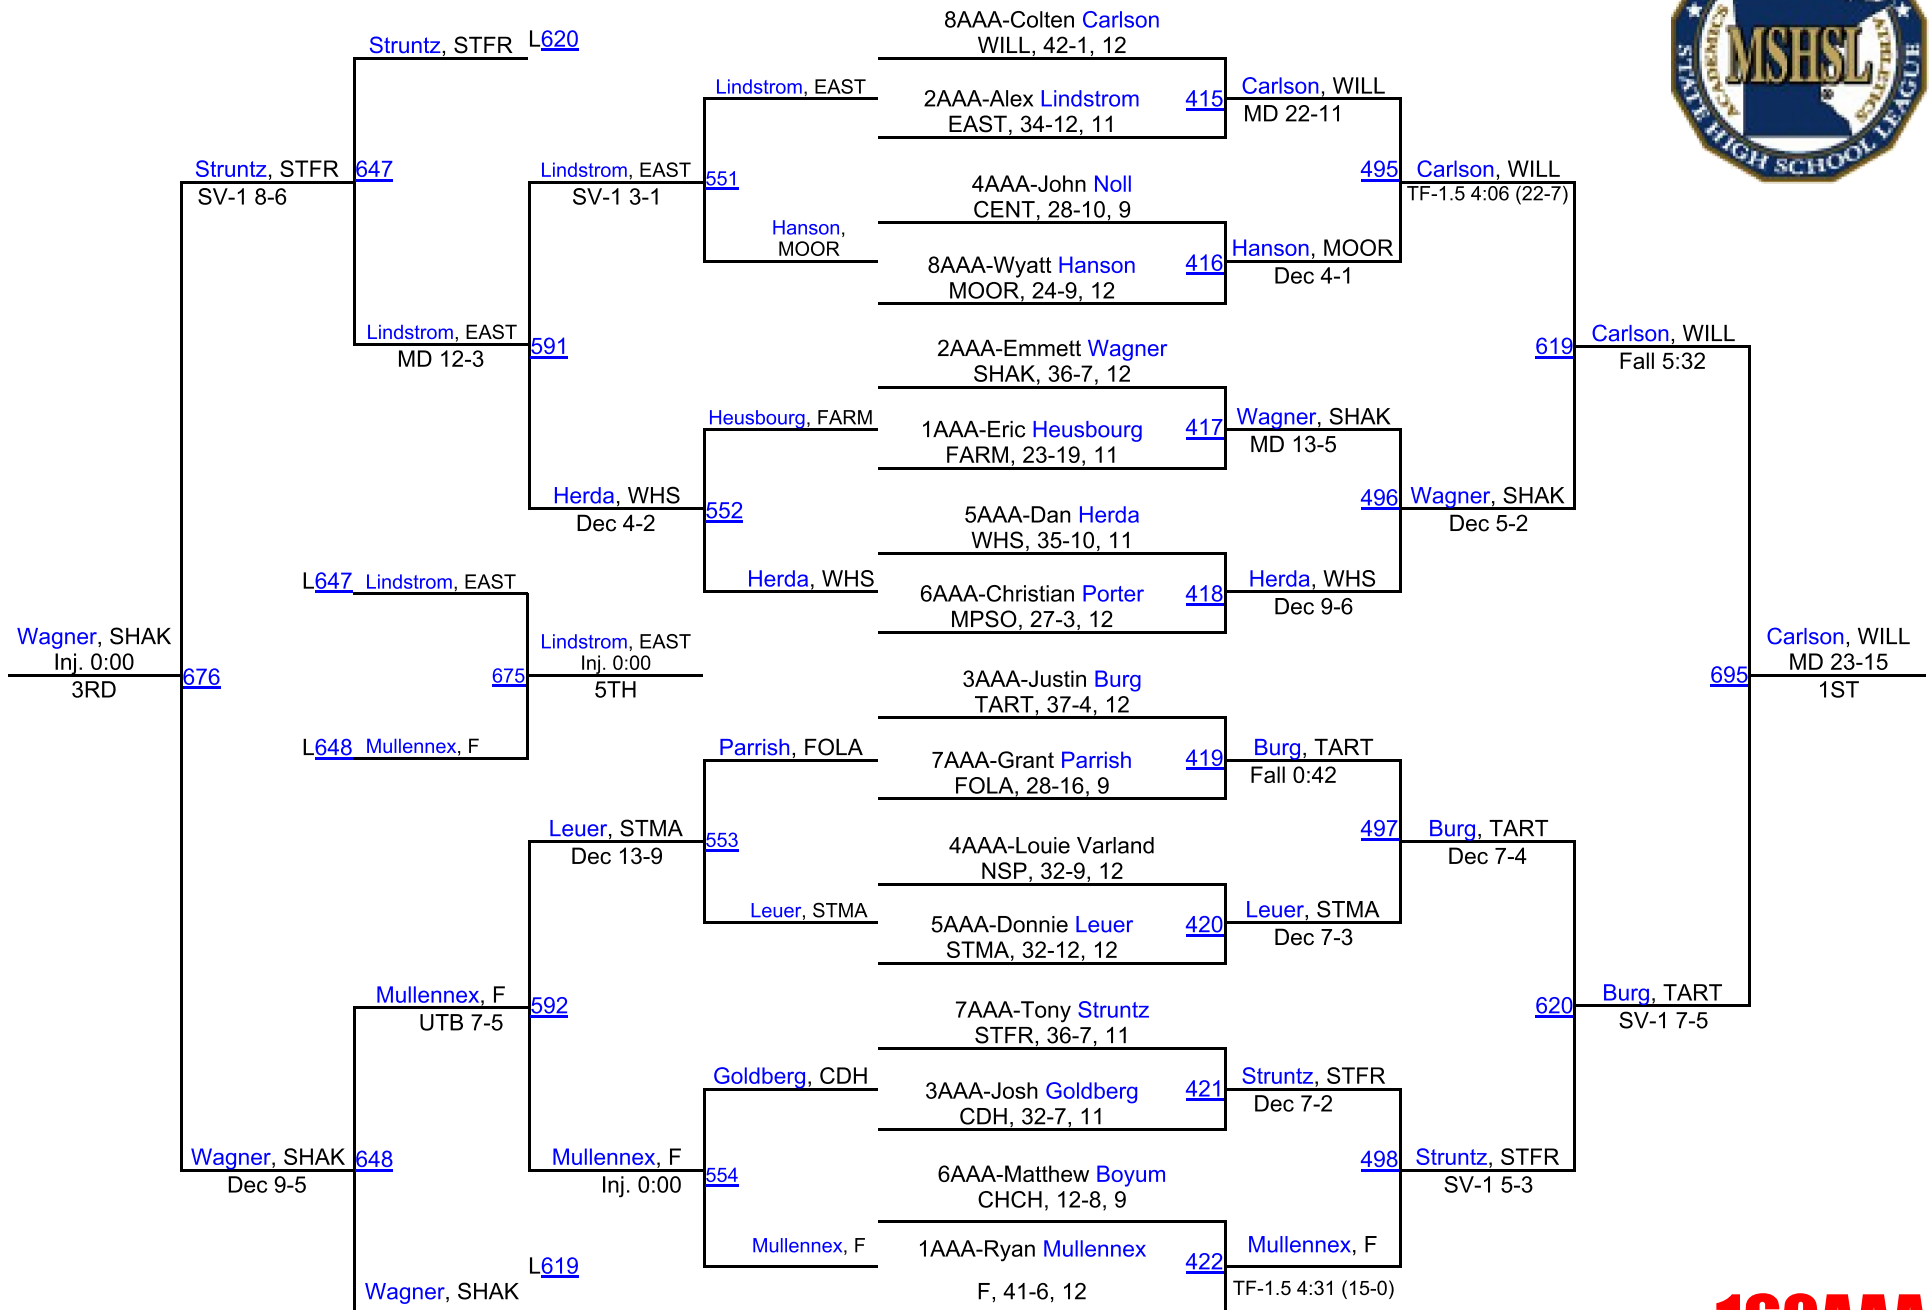

2016 MSHSL State Championships

160AAA