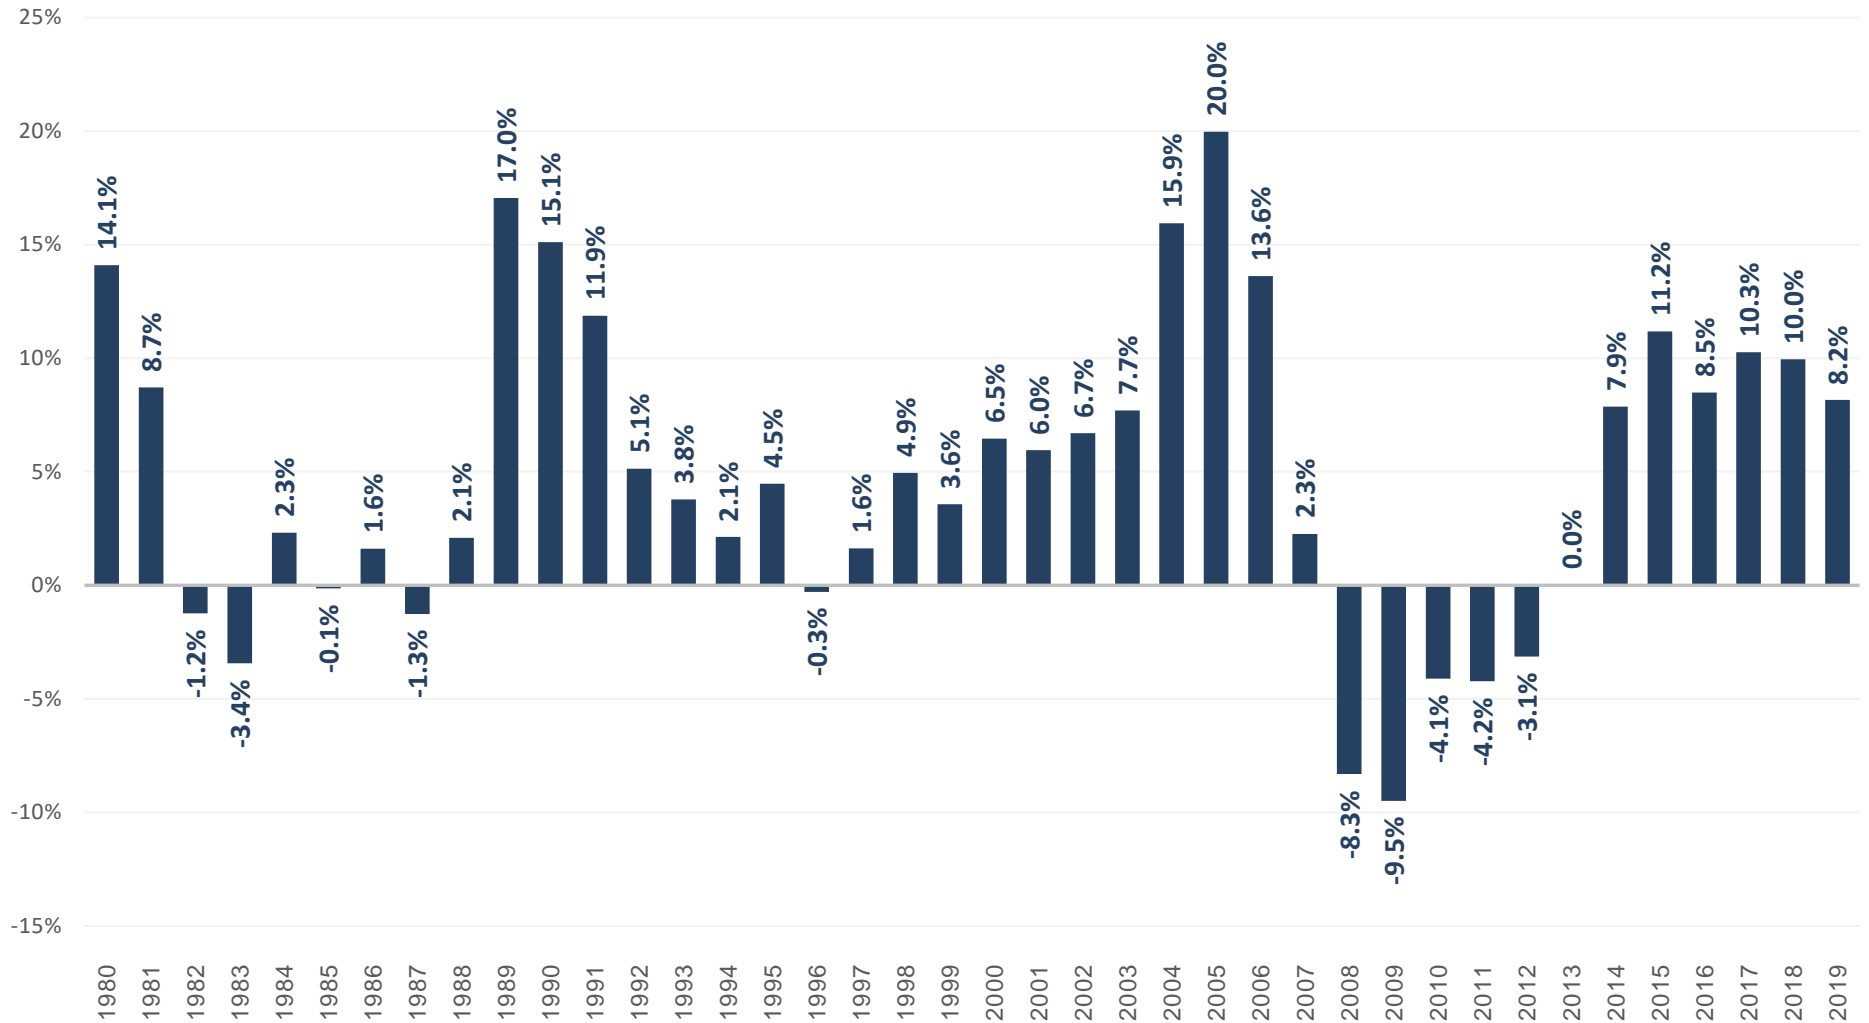

ANNUAL APPRECIATION: BREMERTON-SILVERDALE-PORT ORCHARD, WA

1980 - 2019 HOME PRICE INDEX

AVERAGE ANNUAL APPRECIATION: 5.1%

RECENT QUARTER APPRECIATION

1Q'19	2Q'19	3Q'19	4Q'19
1.70	2.12	1.79	2.30

DATA REPORTED: 2/28/2020, SOURCE: WWW.FHFA.GOV