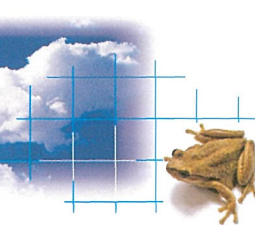

Birds of the Barossa Valley

Common Bronzewing

SW

(Large pigeon with glossy bronzed orange/green patch on wings, white curved line under eye)

	Granivore
	Ground

Crested Pigeon

JS

(Crest on head)

	Granivore
	Ground

New Holland Honeyeater

SW

(Black and yellow wings, Black and white striped chest)

	Nectarivore & Insectivore
	Trees, Shrubs, Air

Eastern Spinebill

JS

(Black, white and reddish-brown feathers)