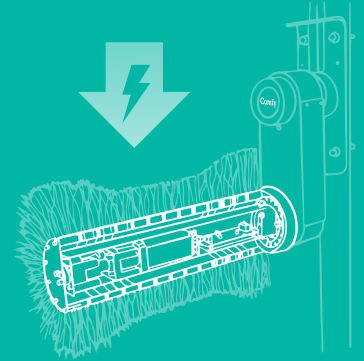

The Cosy Cow has a compact design and, thanks to the flow start system always starts in the correct direction of rotation, regardless of where the animal comes from. The Cosy Cow can turn either left or right, which prevents the bristles from standing in one direction. This ensures that the brush lasts longer.

Basic and Premium

The Cosy Cow brush is not only available in the shown premium version, but also in a basic version. In that version, the brush is powered not by a motor, but by the animal itself. Our clever design allows the cow to rotate the brush in one direction by rubbing against it. Rotating backwards is blocked for optimum brushing effect.

Comfy

Veenderveld 43A
2371 TT Roelofarendsveen
Nederland

T: +31 (0)71 205 4000
E: info@comfy-solutions.com

LOW ENERGY CONSUMPTION

Due to our efficient 24V, 3 phase motor, Comfy brushes have a low energy consumption.

⚡ No load operation
0.04kWh

⚡ Normal load
0.12kWh

⚡ Maximum load
0.3kWh

SAFE

Thanks to our overload protection system, the tail automatically detaches from the brush by rotating in the opposite direction.