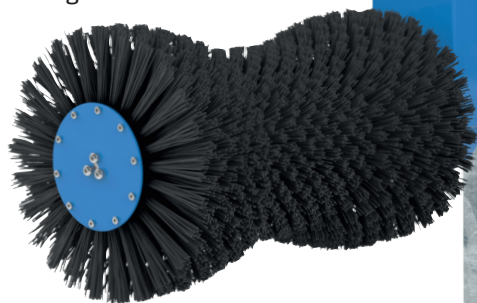

Between 50 and 60 cows can use the Cosy Cow. By enhancing animal welfare, you simultaneously boost productivity and milk yield.

Cosy Cow

The Cosy Cow is characterised by its rocking motion, making the brush is great for brushing head, tail implant and back. Due to the rocking motion, cows even play with this brush, especially with their head.

The Cosy Cow has a compact design and, thanks to the flow start system always starts in the correct direction of rotation, regardless of where the animal comes from. The Cosy Cow can turn either left or right, which prevents the bristles from standing in one direction. This ensures that the brush lasts longer.

Basic and Premium

The Cosy Cow brush is not only available in the shown premium version, but also in a basic version. In that version, the brush is powered not by a motor, but by the animal itself. Our clever design allows the cow to rotate the brush in one direction by rubbing against it. Rotating backwards is blocked for optimum brushing effect.