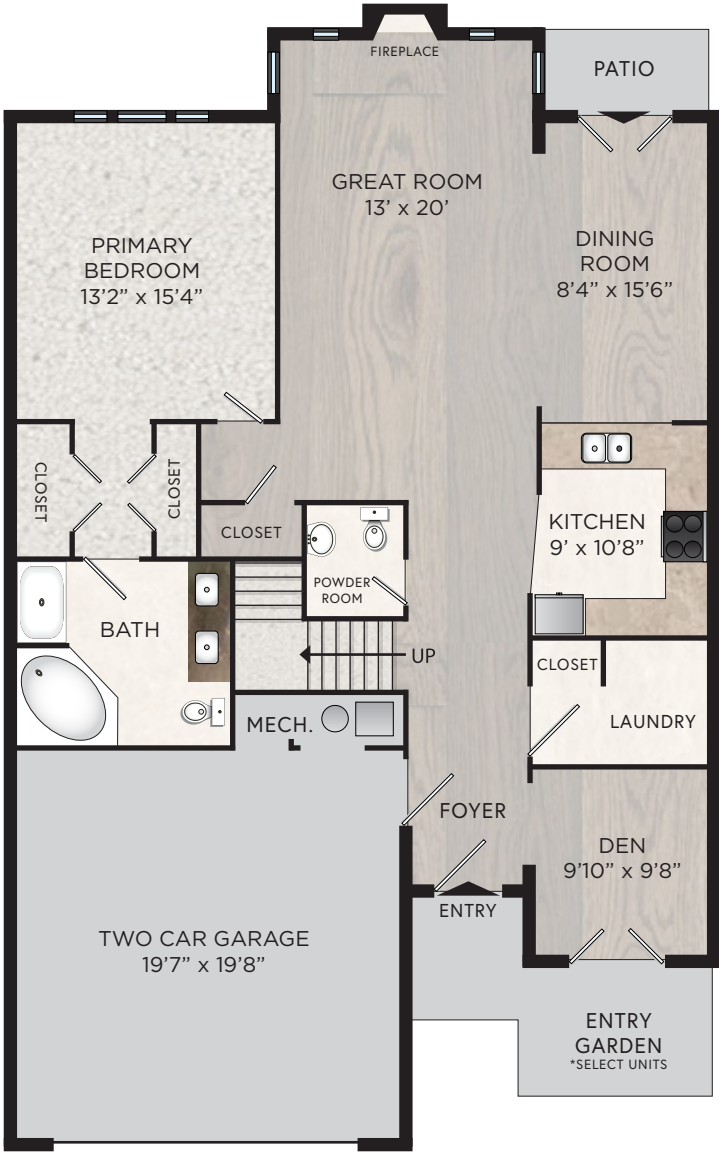

# Birch

2 Bedrooms | 2.5 Bath | 2,138 sq. ft.

FIRST FLOOR

SECOND FLOOR

\*Some finishes and options may vary