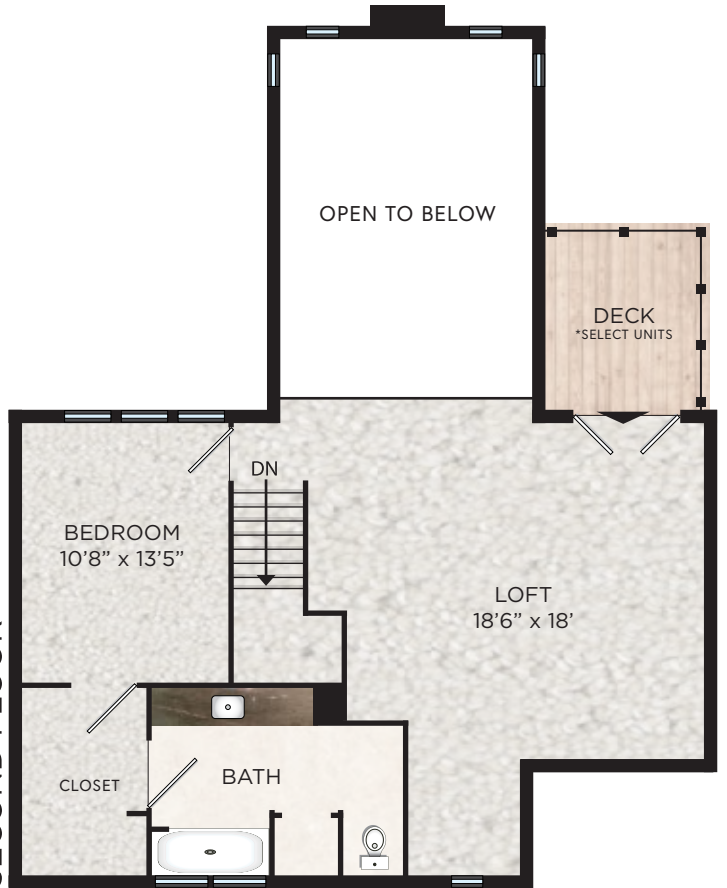

# Birch

2 Bedrooms | 2.5 Bath | 2,138 sq. ft.

FIRST FLOOR

SECOND FLOOR

\*Some finishes and options may vary