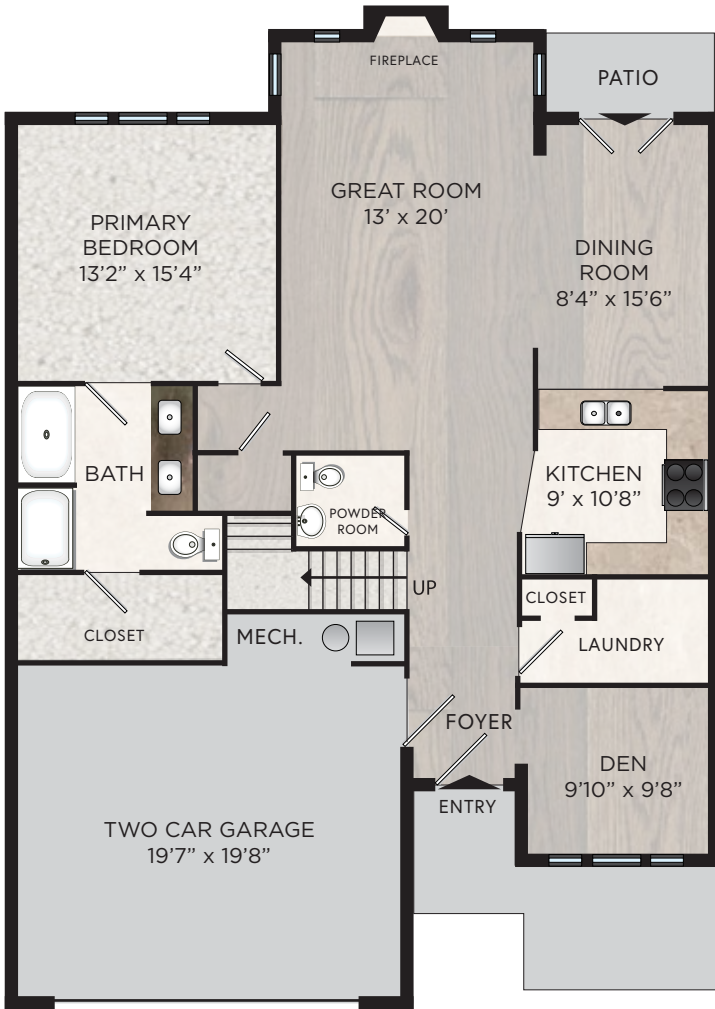

Cyprus

3 Bedrooms | 2.5 Bath | 2,230 sq. ft.

*Some finishes and options may vary