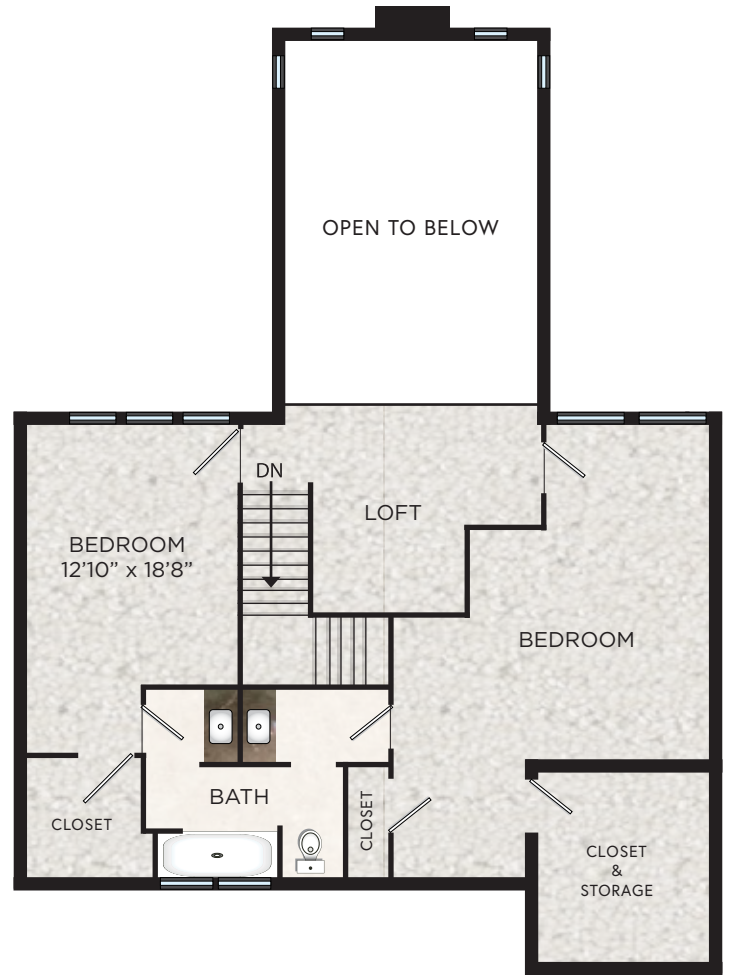

Cyprus

3 Bedrooms | 2.5 Bath | 2,230 sq. ft.

*Some finishes and options may vary