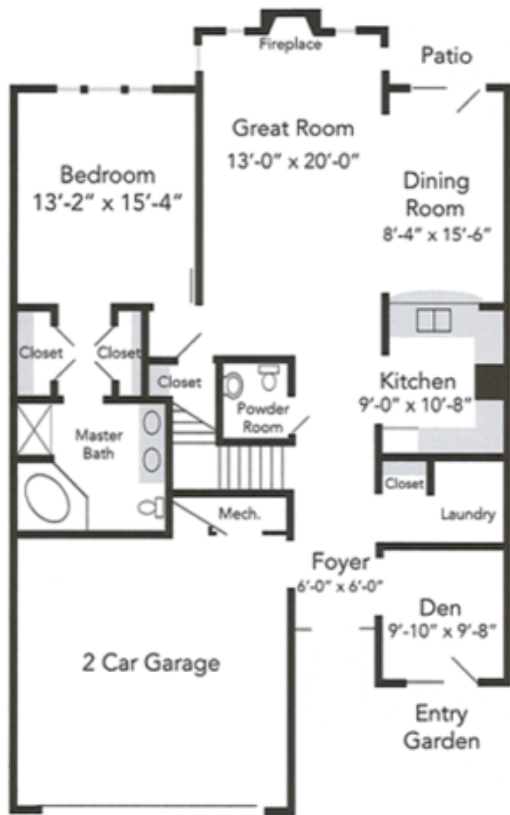

# The Elizabeth

2 Bedrooms | 3.5 Baths | 2,382 sq. ft.

First Floor

Second Floor

Third Floor

**The Florence**

**2 Bedrooms | 2.5 Baths | 2,138 sq. ft.**

First Floor

Second Floor

The Florence 2

3 Bedrooms | 2.5 Baths | 2,230 sq. ft.

First Floor

Second Floor