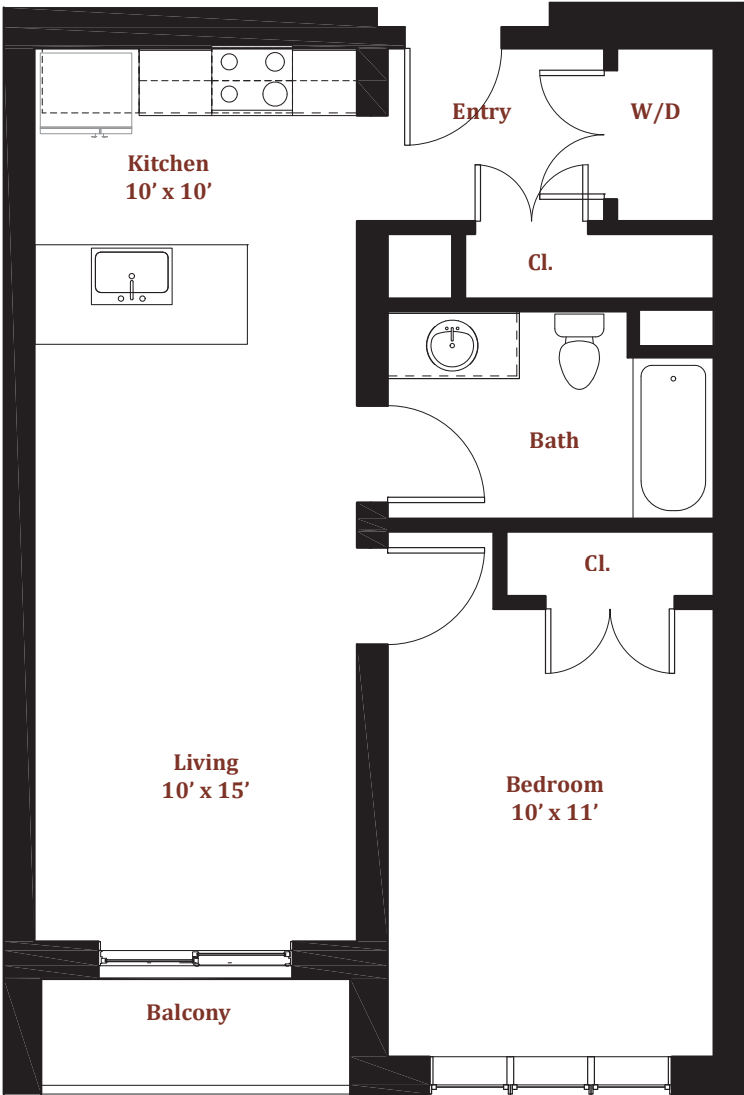

Unit 315
640 square feet : 1 Bed : 1 Bath

434 McGrath Highway, Somerville, MA

The Commons at Prospect Hill

Gina Nascimento
617-819-4462
gina@gowithadvantage.com