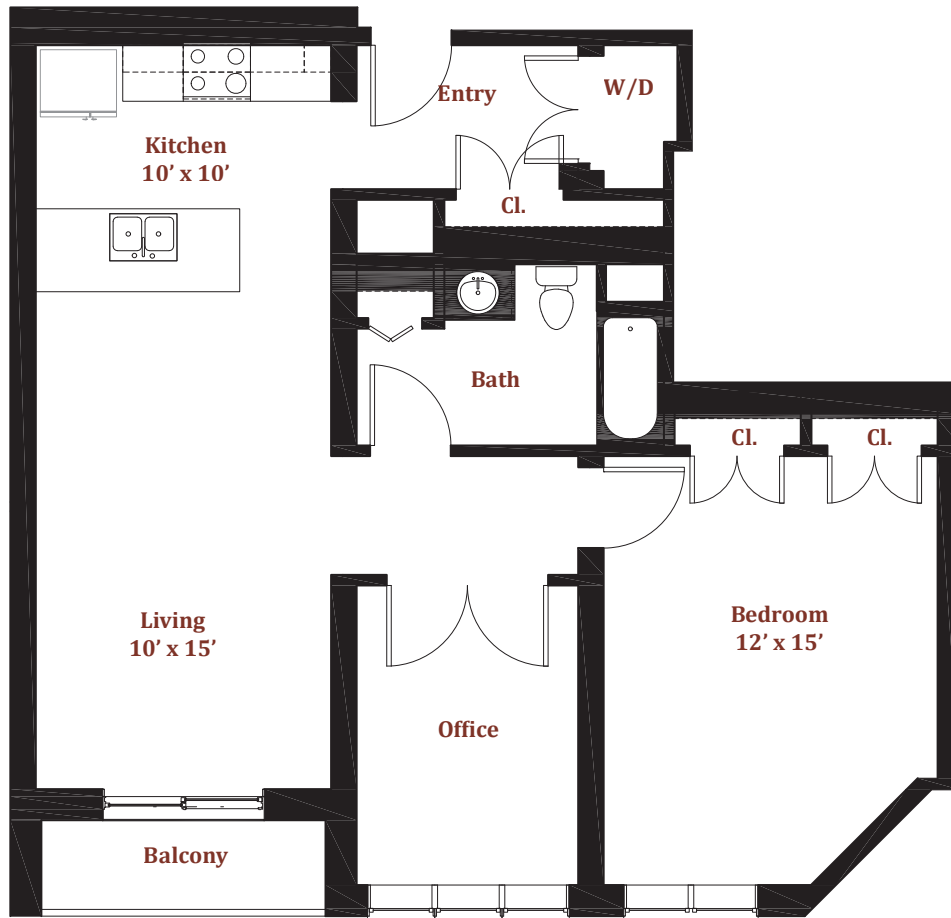

Unit 314
875 square feet : 1 Bed : 1 Bath

434 McGrath Highway, Somerville, MA

The Commons at Prospect Hill

Gina Nascimento
617-819-4462
gina@gowithadvantage.com