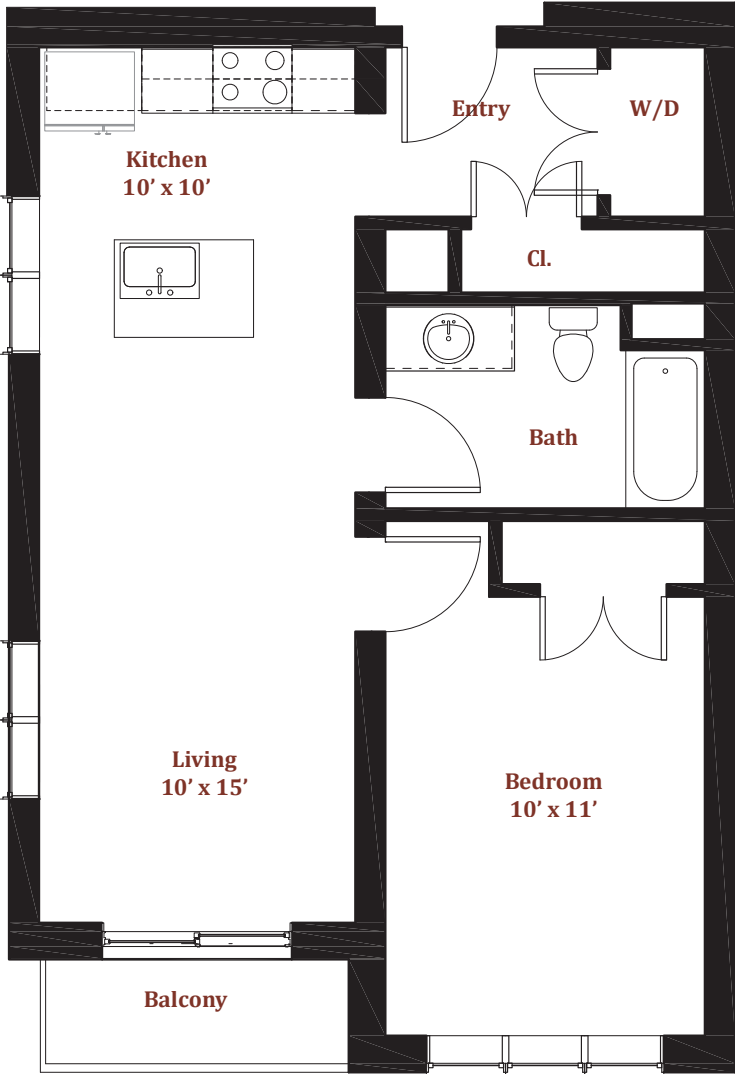

Unit 217
711 square feet : 1 Bed : 1 Bath

434 McGrath Highway, Somerville, MA

The Commons at Prospect Hill

Gina Nascimento
617-819-4462
gina@gowithadvantage.com