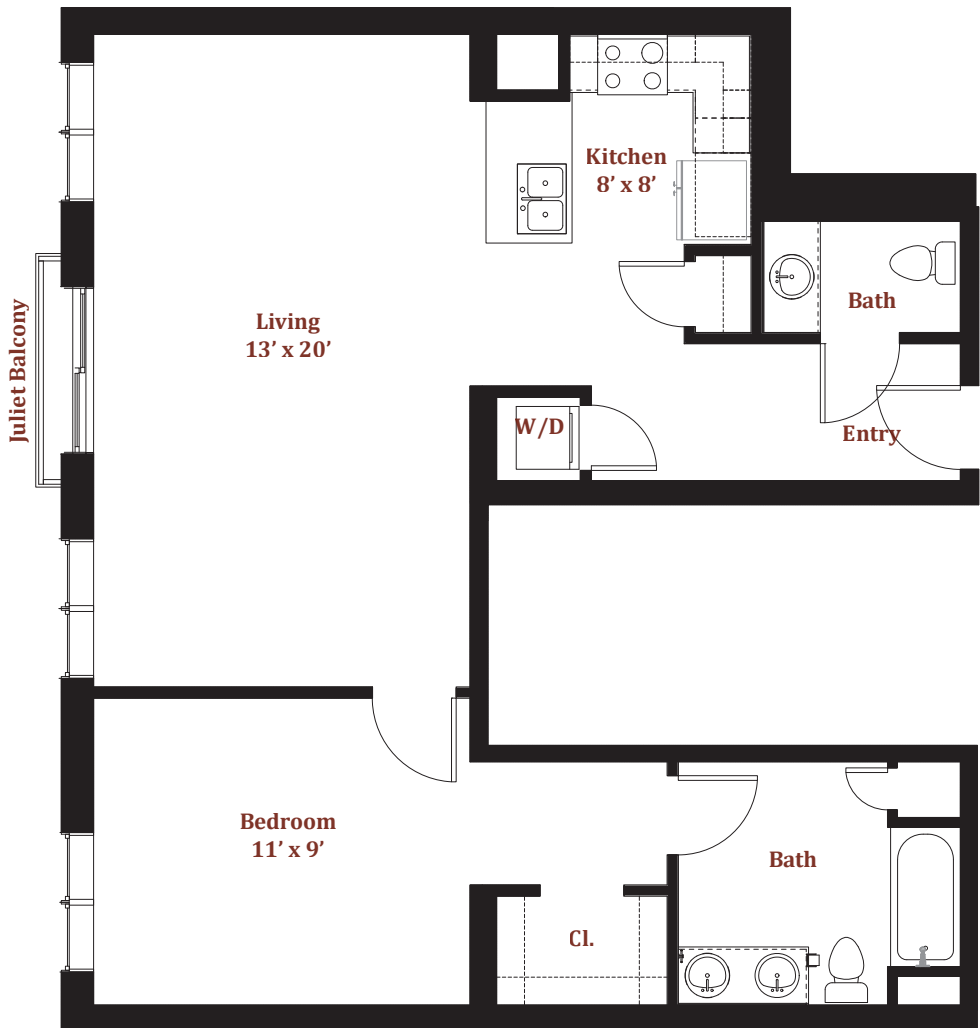

Unit 303
942 square feet : 1 Bed : 1.5 Bath

434 McGrath Highway, Somerville, MA

The Commons at Prospect Hill

Gina Nascimento
617-819-4462
gina@gowithadvantage.com