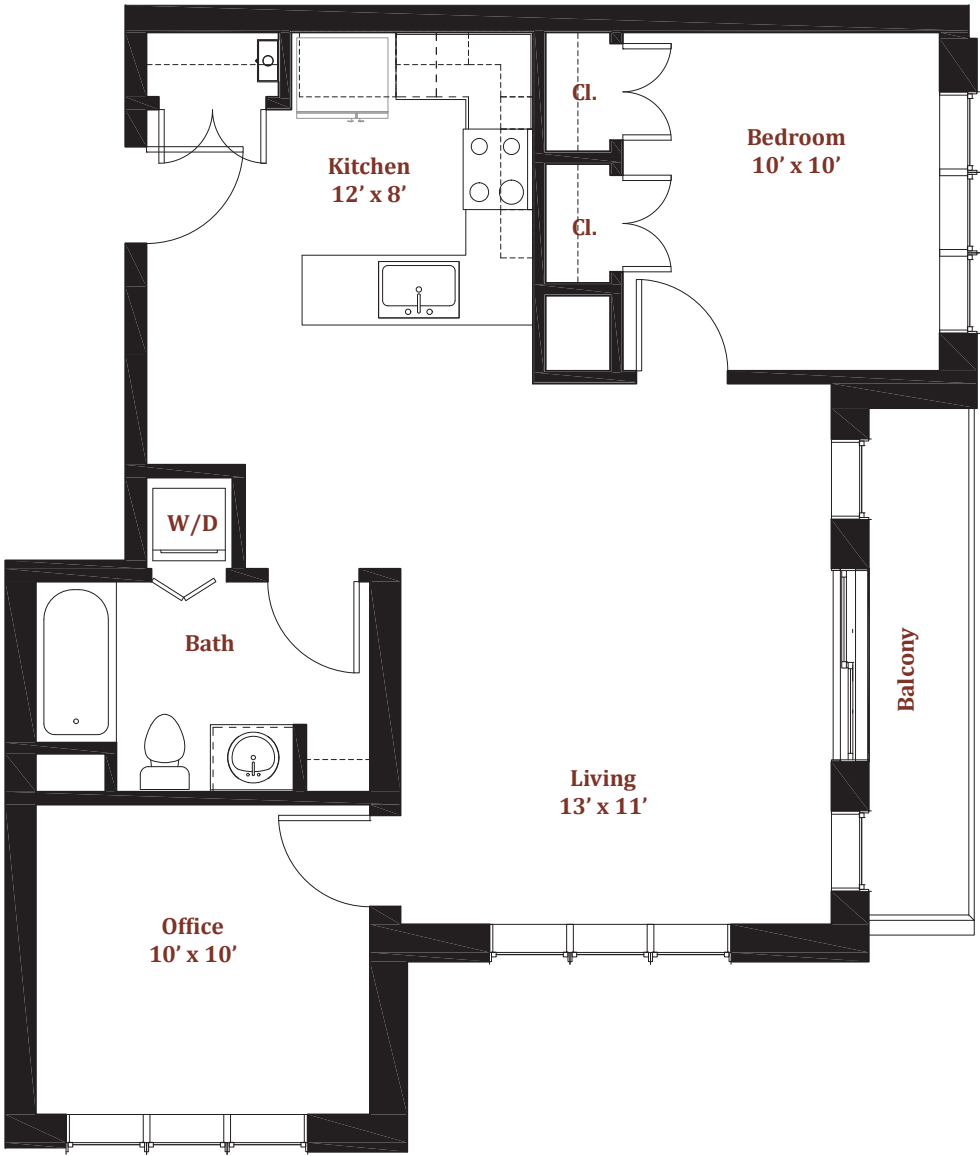

Unit 311
796 square feet : 1 Bed : 1 Bath

434 McGrath Highway, Somerville, MA

The Commons at Prospect Hill

Gina Nascimento
617-819-4462
gina@gowithadvantage.com