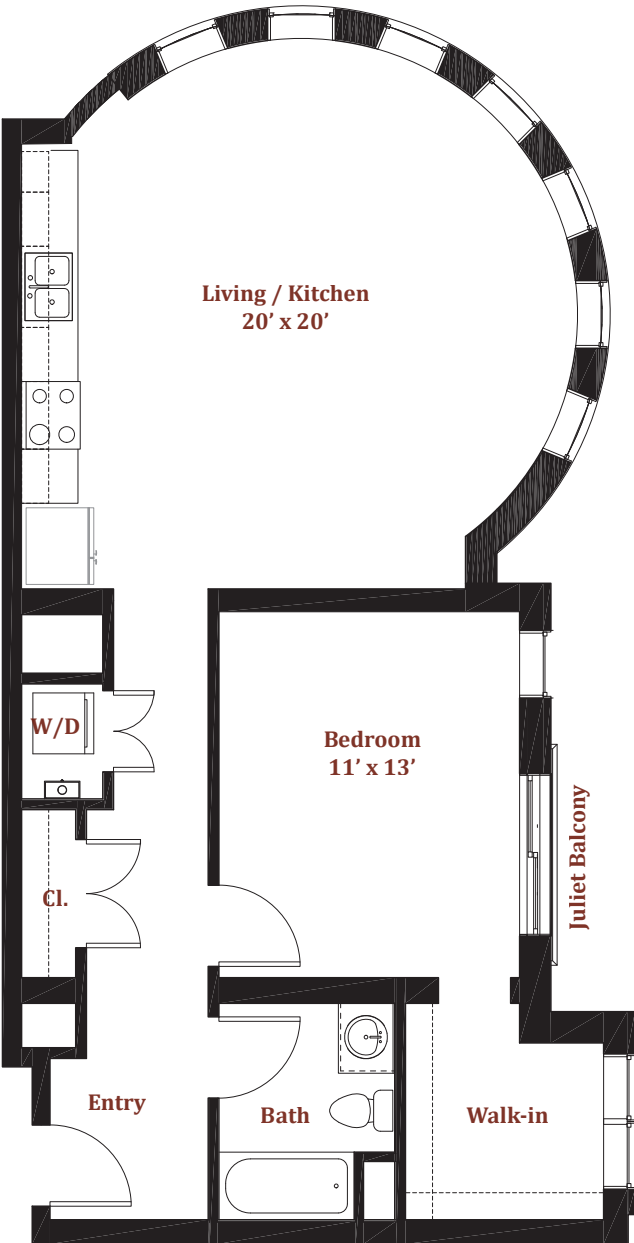

Unit 401
865 square feet : 1 Bed : 1 Bath