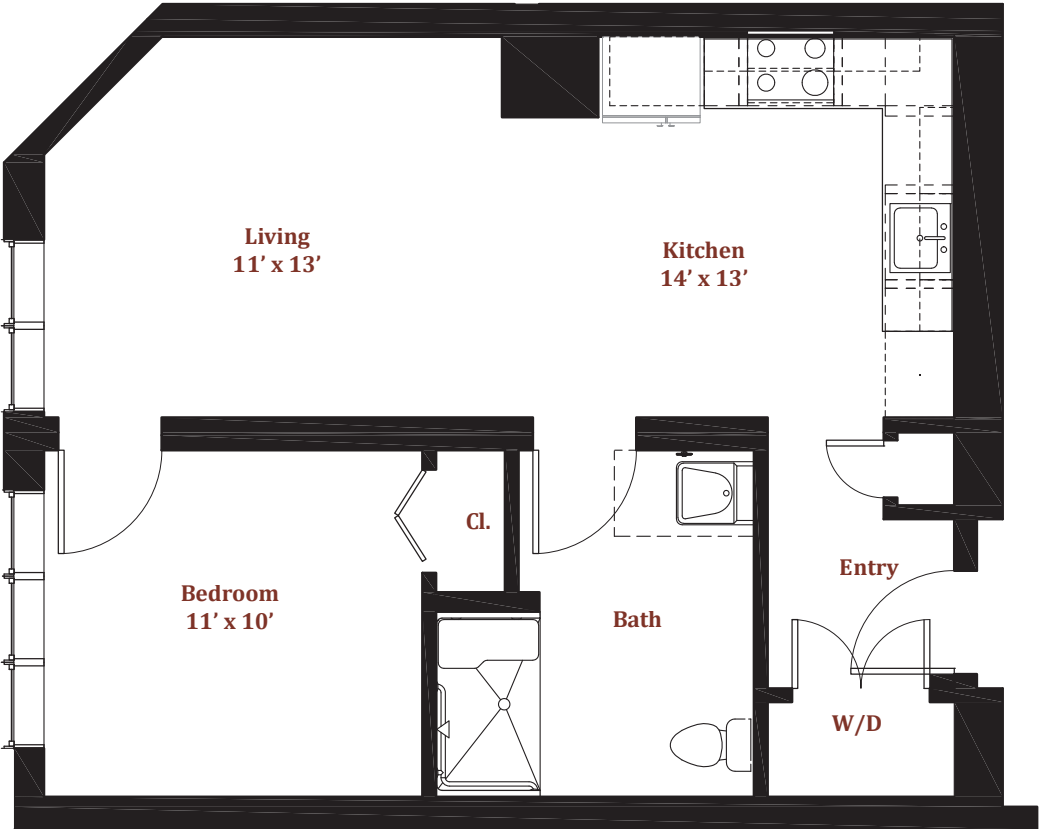

Unit 313
621 square feet : 1 Bed : 1 Bath

434 McGrath Highway, Somerville, MA

The Commons at Prospect Hill

Gina Nascimento
617-819-4462
gina@gowithadvantage.com