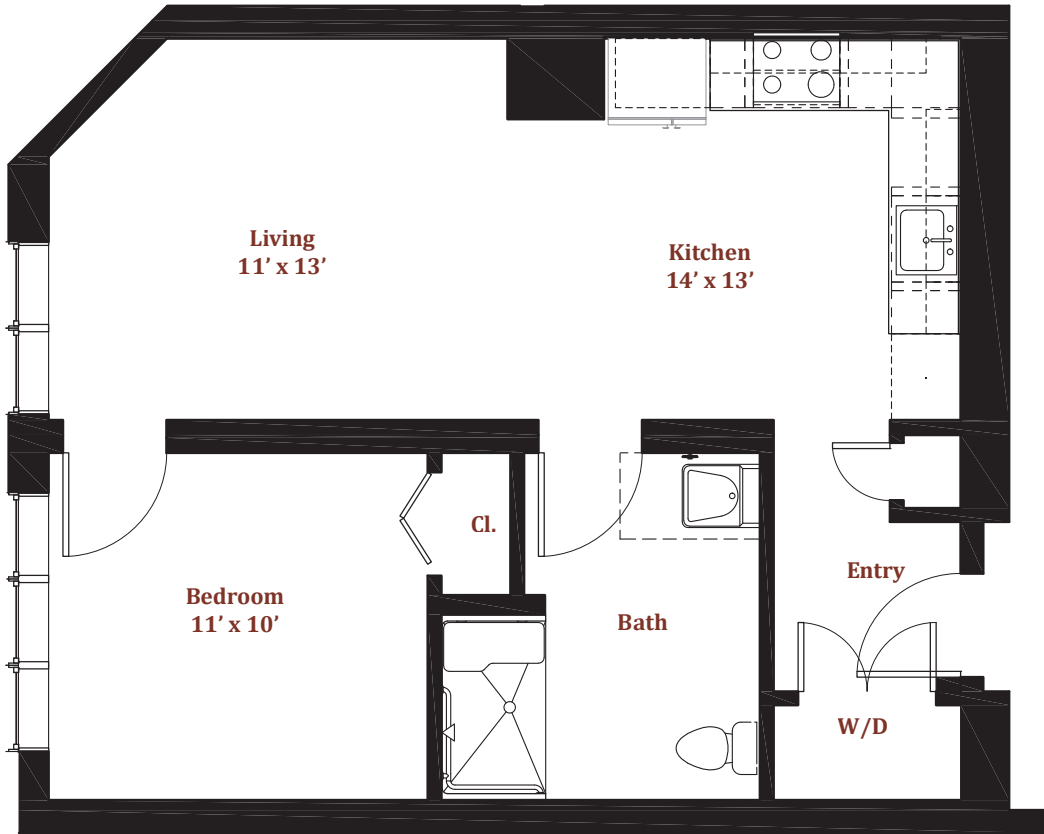

Unit 213
621 square feet : 1 Bed : 1 Bath

434 McGrath Highway, Somerville, MA

The Commons at Prospect Hill

Gina Nascimento
617-819-4462
gina@gowithadvantage.com