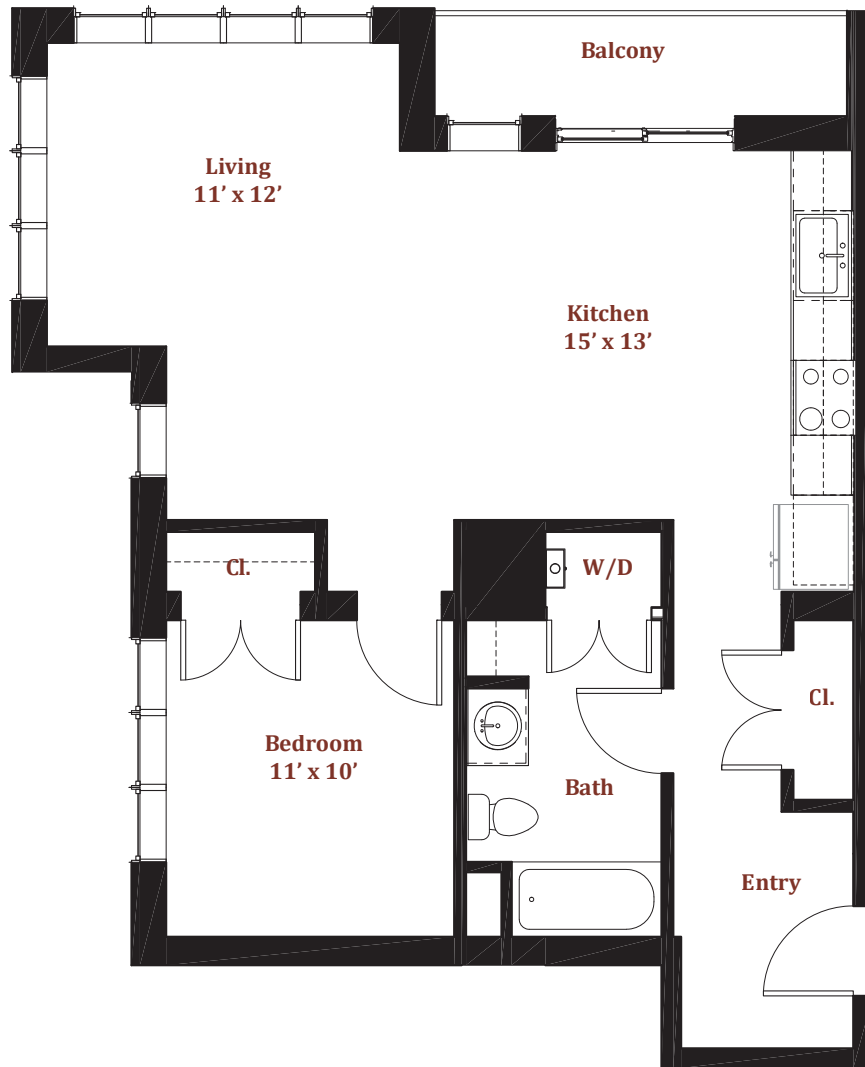

Unit 212
794 square feet : 1 Bed : 1 Bath

434 McGrath Highway, Somerville, MA

The Commons at Prospect Hill

Gina Nascimento
617-819-4462
gina@gowithadvantage.com