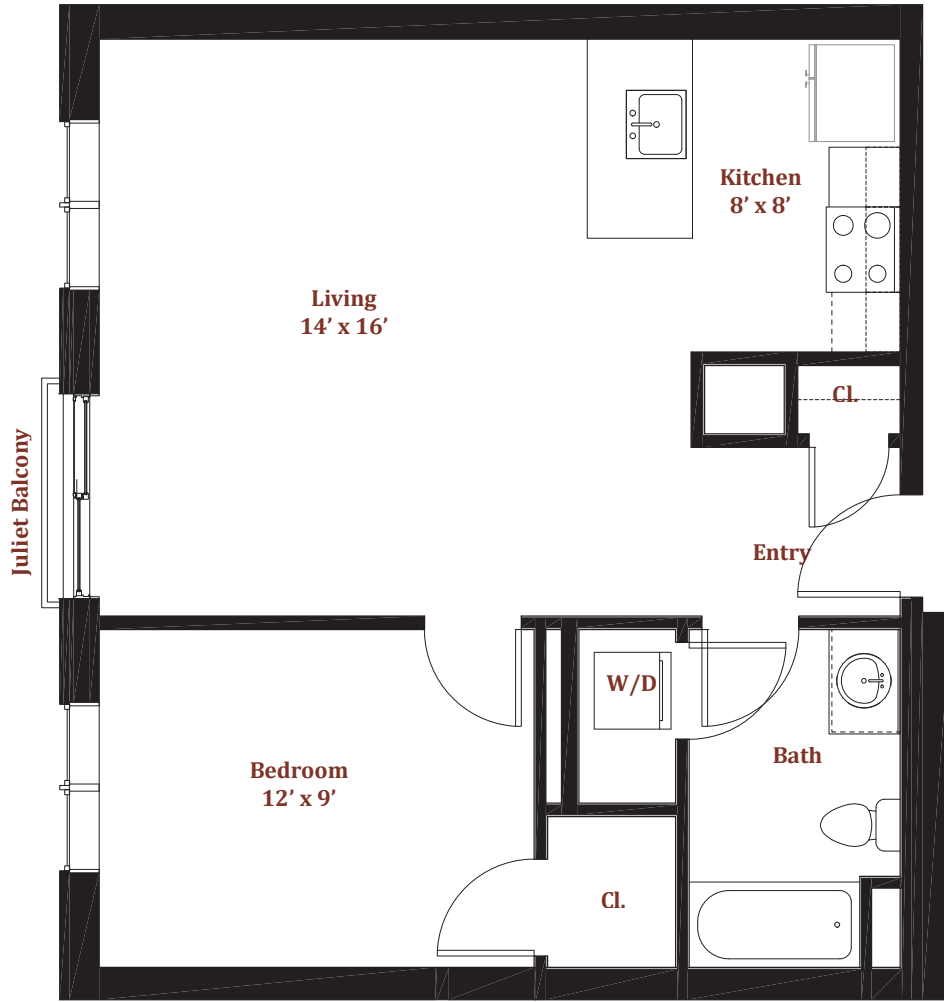

Unit 304
703 square feet : 1 Bed : 1 Bath

434 McGrath Highway, Somerville, MA

The Commons at Prospect Hill

Gina Nascimento
617-819-4462
gina@gowithadvantage.com