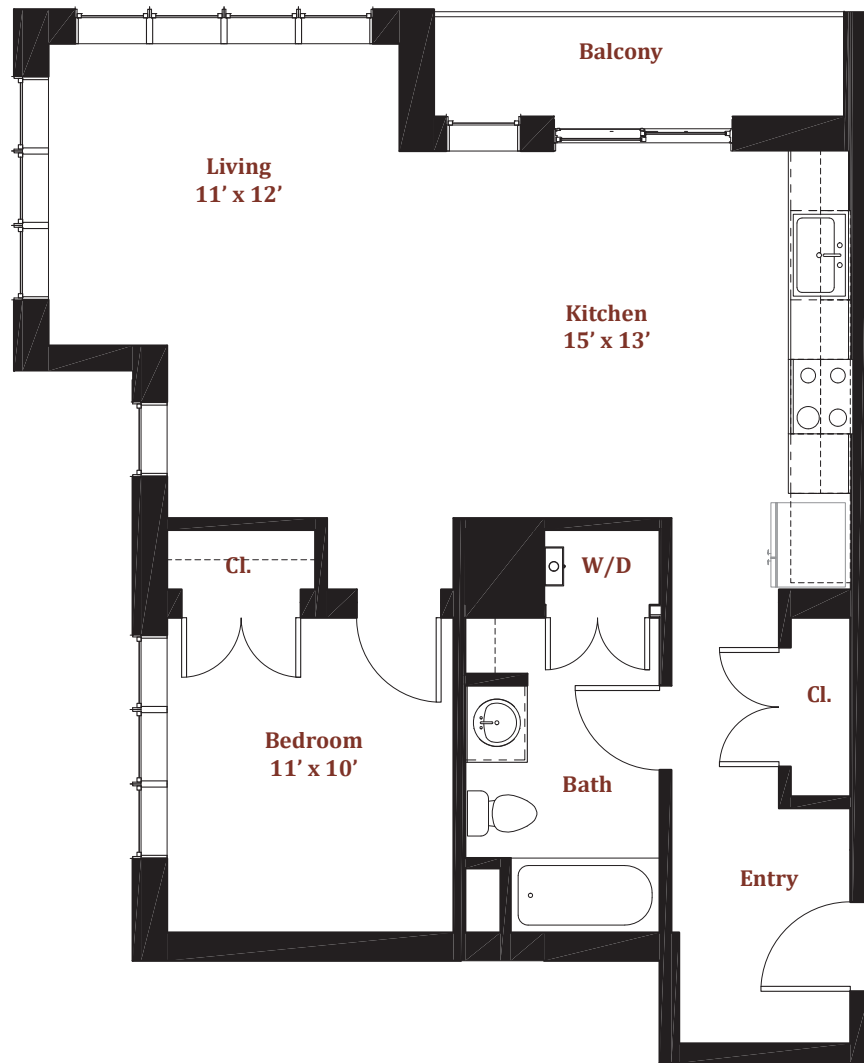

Unit 312
794 square feet : 1 Bed : 1 Bath

434 McGrath Highway, Somerville, MA

The Commons at Prospect Hill

Gina Nascimento
617-819-4462
gina@gowithadvantage.com