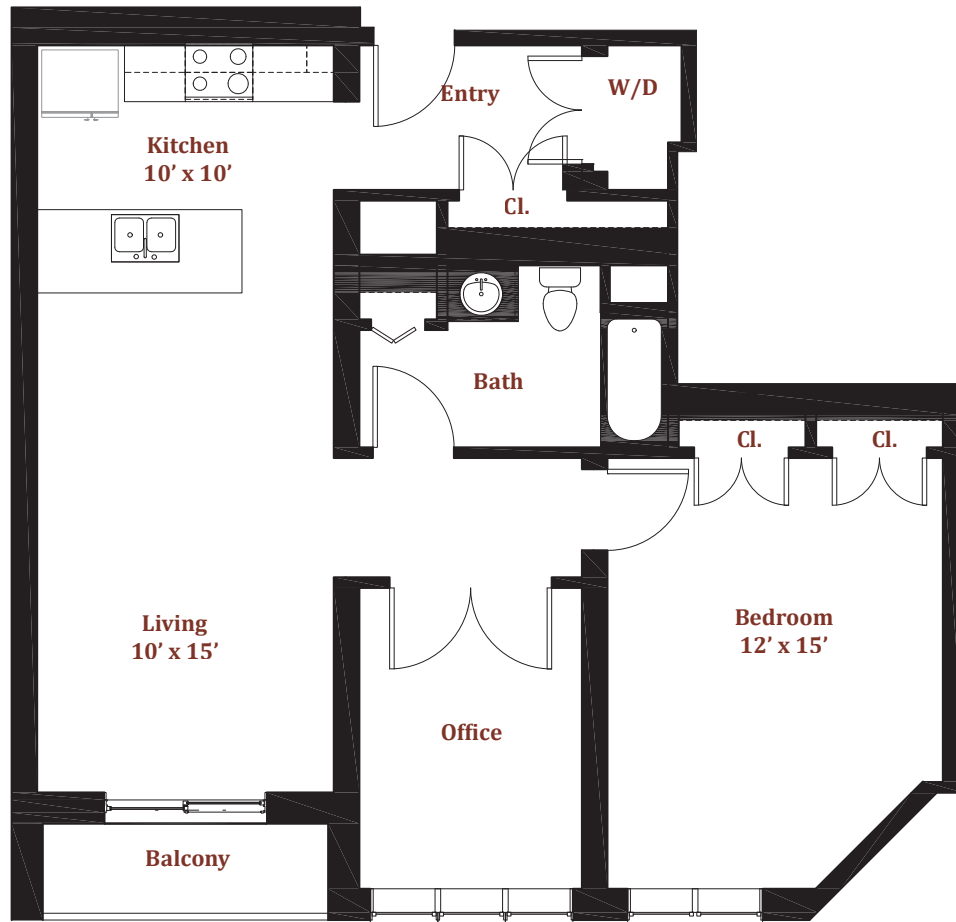

Unit 214
871 square feet : 1 Bed : 1 Bath

434 McGrath Highway, Somerville, MA

The Commons at Prospect Hill

Gina Nascimento
617-819-4462
gina@gowithadvantage.com