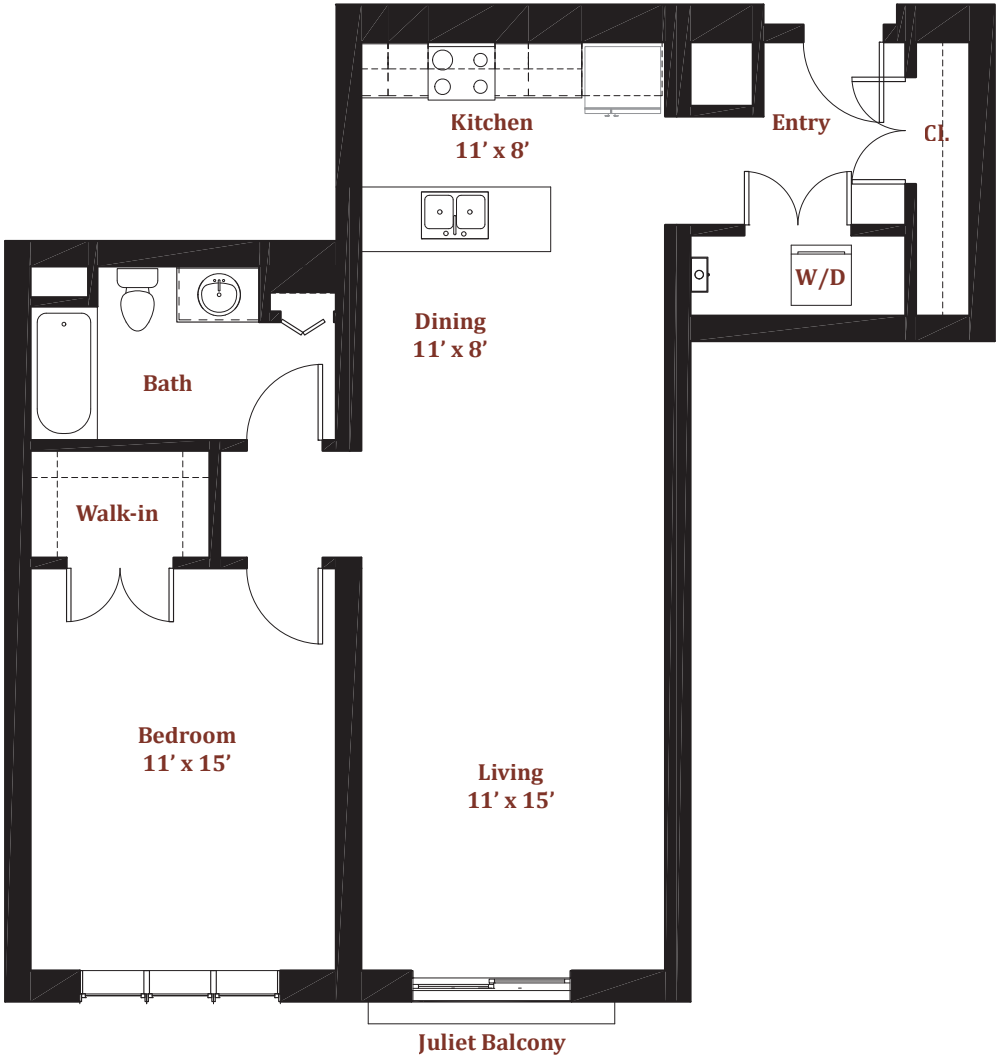

Unit 409
903 square feet : 1 Bed : 1 Bath

434 McGrath Highway, Somerville, MA

The Commons at Prospect Hill

Gina Nascimento
617-819-4462
gina@gowithadvantage.com