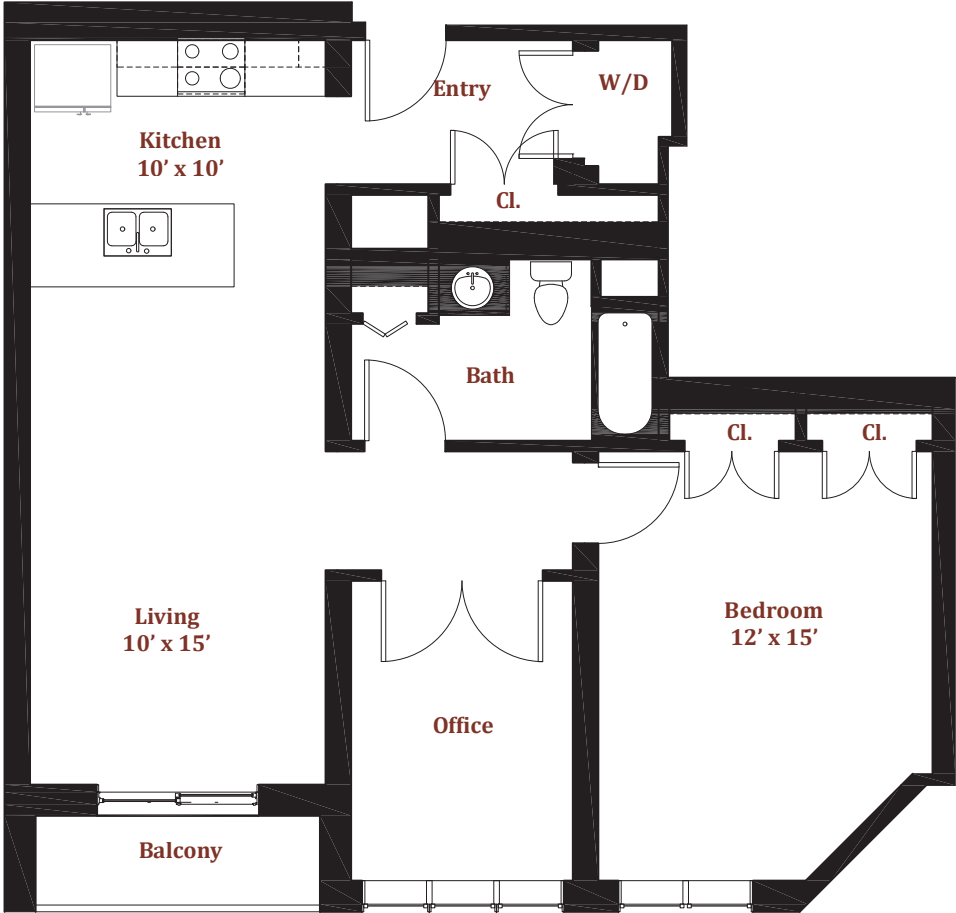

Unit 411
840 square feet : 1 Bed : 1 Bath

434 McGrath Highway, Somerville, MA

The Commons at Prospect Hill

Gina Nascimento
617-819-4462
gina@gowithadvantage.com