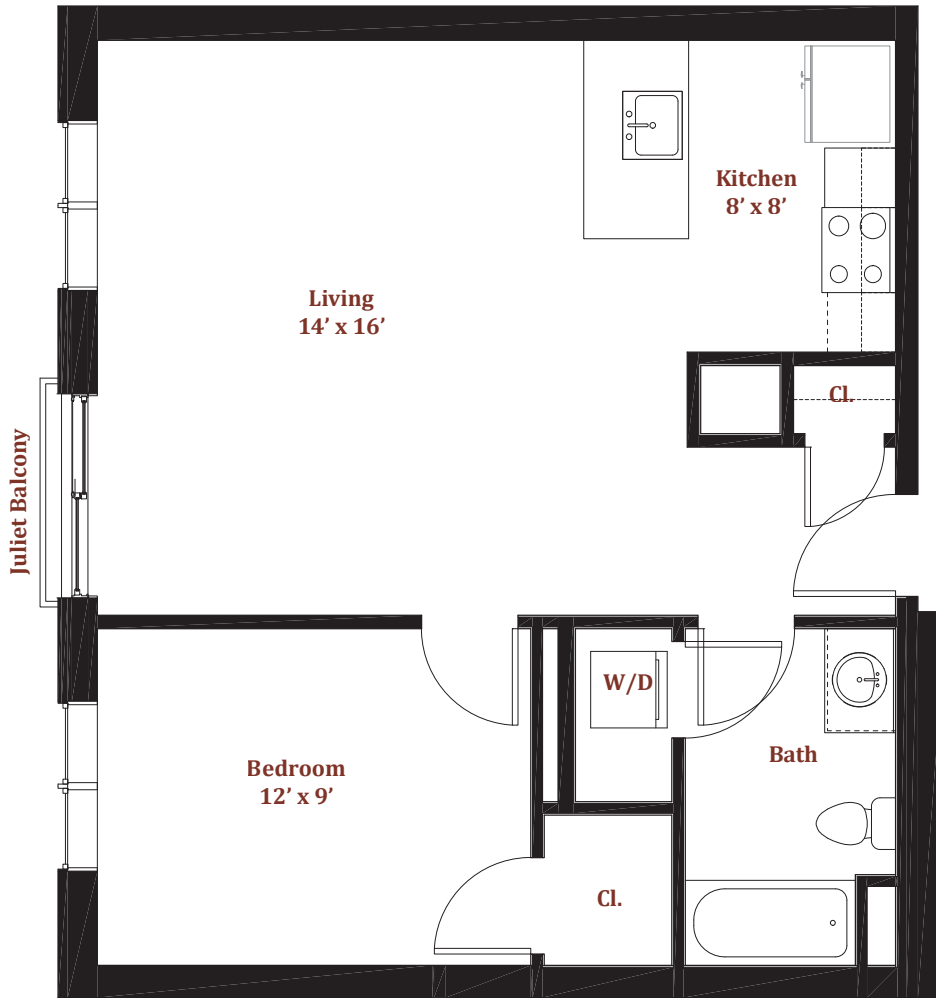

Unit 204
703 square feet : 1 Bed : 1 Bath

434 McGrath Highway, Somerville, MA

The Commons at Prospect Hill

Gina Nascimento
617-819-4462
gina@gowithadvantage.com