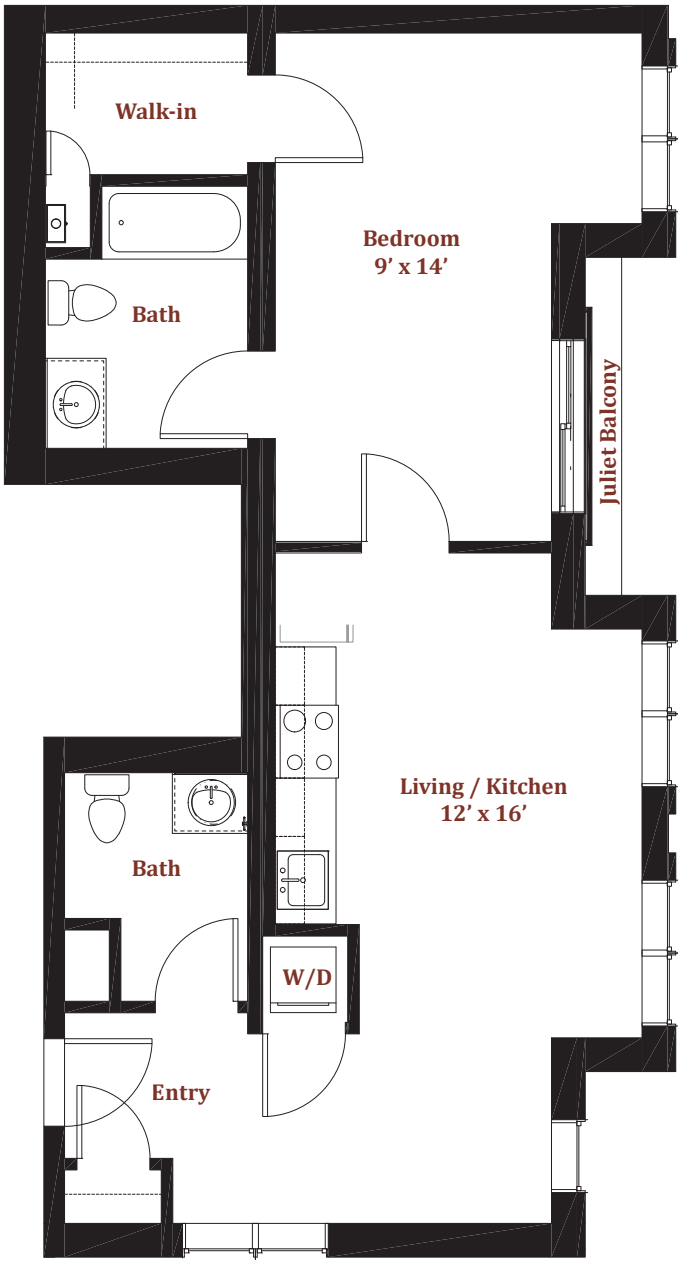

Unit 403
752 square feet : 1 Bed : 1.5 Bath

434 McGrath Highway, Somerville, MA

The Commons at Prospect Hill

Gina Nascimento
617-819-4462
gina@gowithadvantage.com