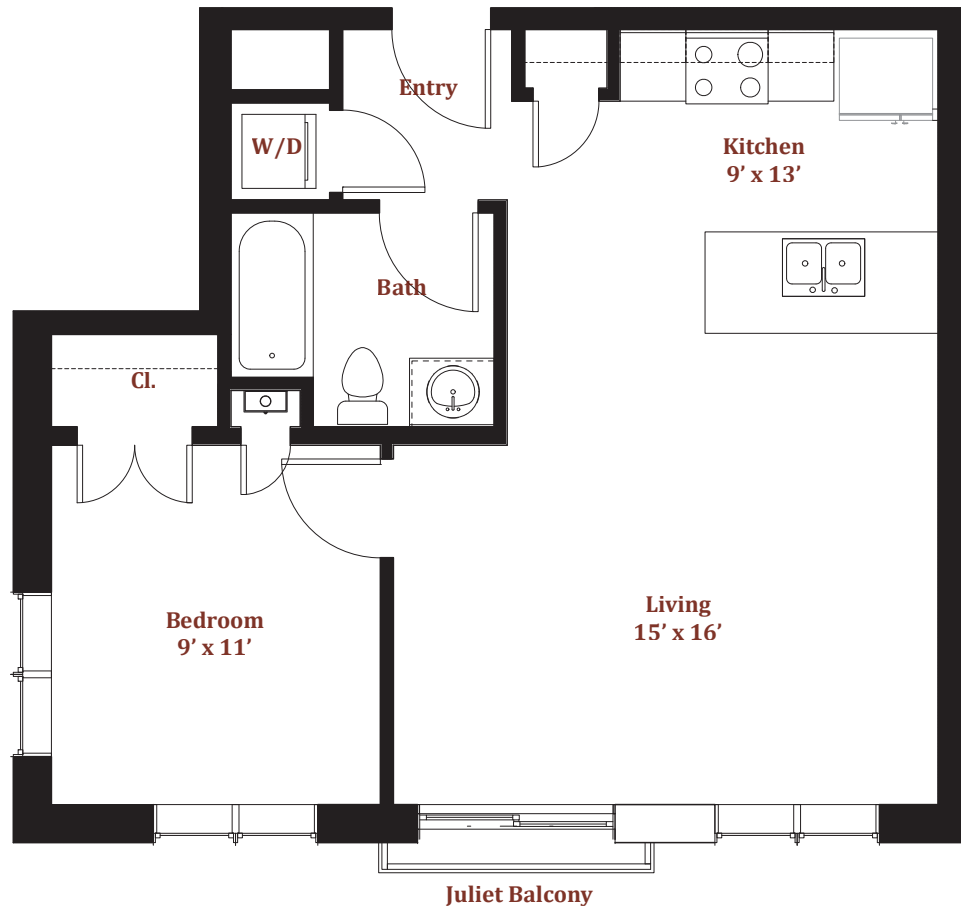

Unit 305
678 square feet : 1 Bed : 1 Bath

434 McGrath Highway, Somerville, MA

The Commons at Prospect Hill

Gina Nascimento
617-819-4462
gina@gowithadvantage.com