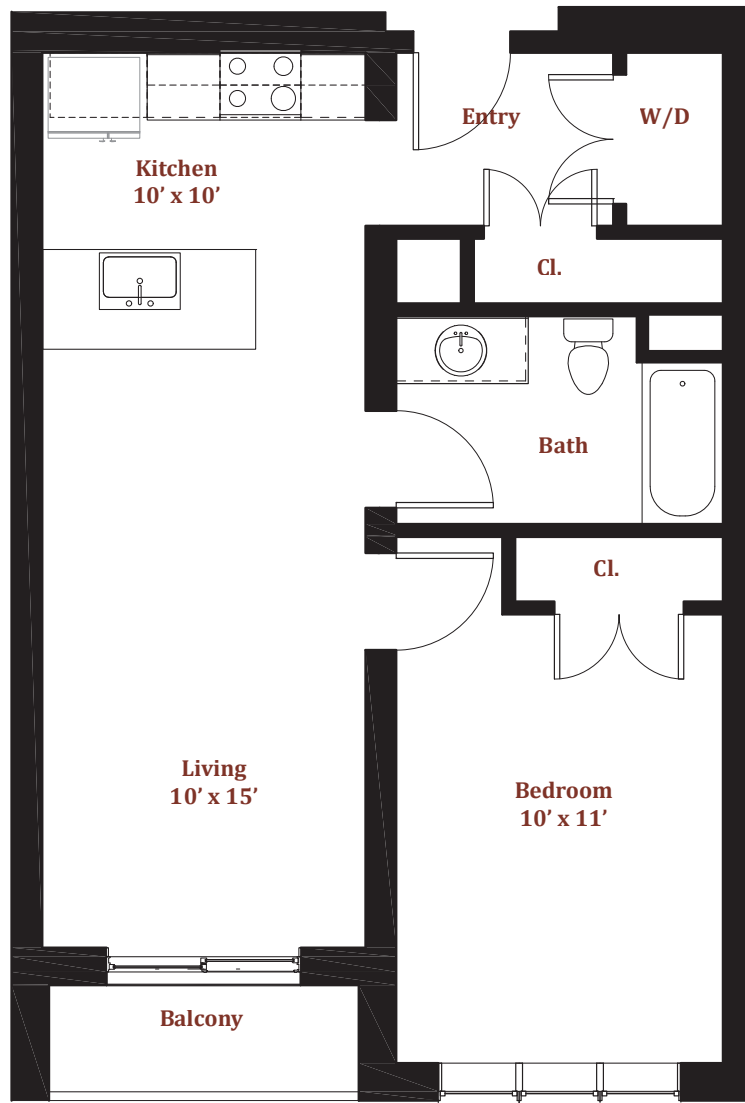

Unit 216
640 square feet : 1 Bed : 1 Bath

434 McGrath Highway, Somerville, MA

The Commons at Prospect Hill

Gina Nascimento
617-819-4462
gina@gowithadvantage.com