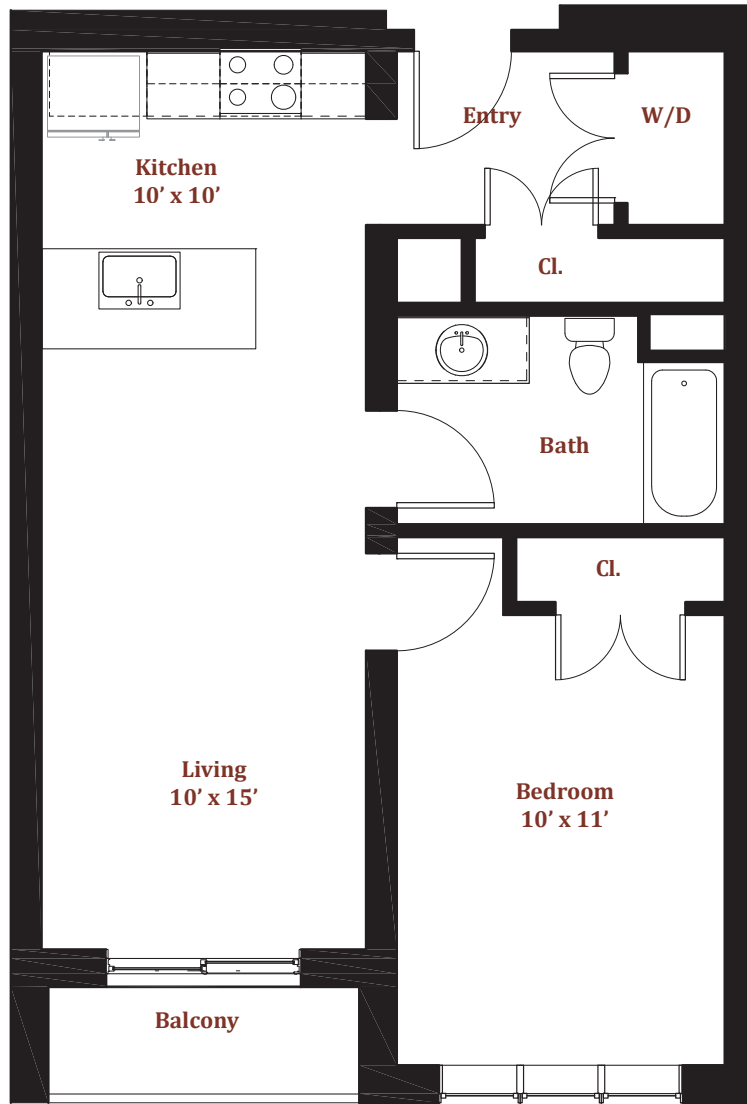

Unit 412
640 square feet : 1 Bed : 1 Bath

434 McGrath Highway, Somerville, MA

The Commons at Prospect Hill

Gina Nascimento
617-819-4462
gina@gowithadvantage.com