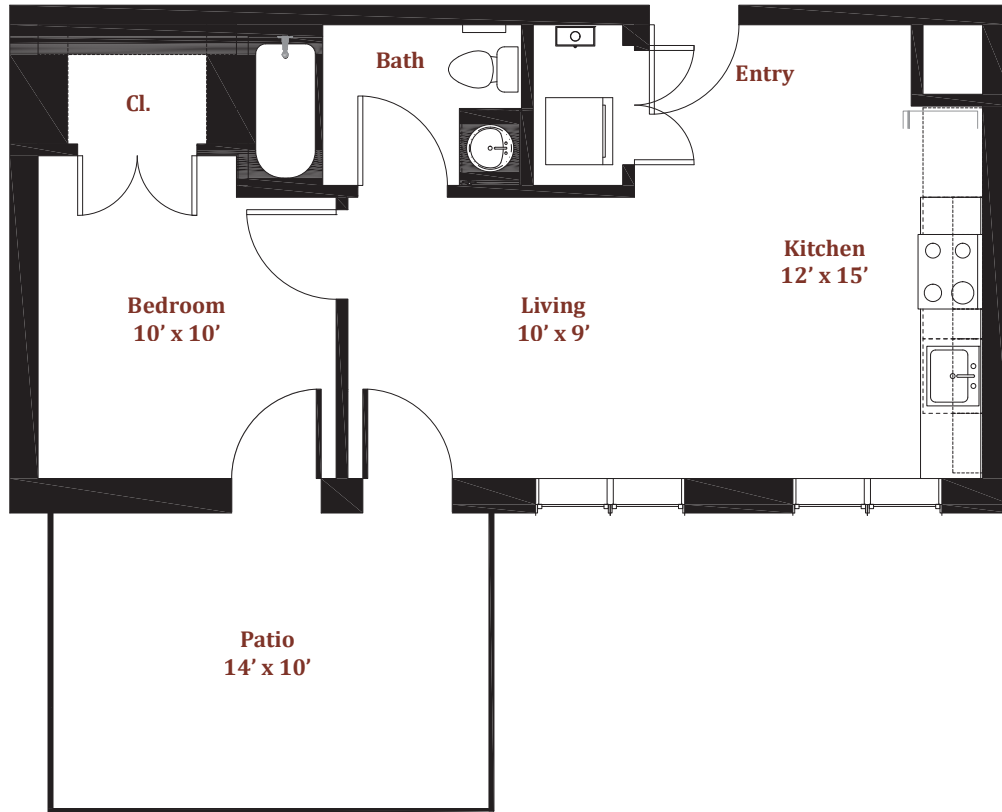

Unit 404
932 square feet : 1 Bed : 1.5 Bath

434 McGrath Highway, Somerville, MA

The Commons at Prospect Hill

Gina Nascimento
617-819-4462
gina@gowithadvantage.com