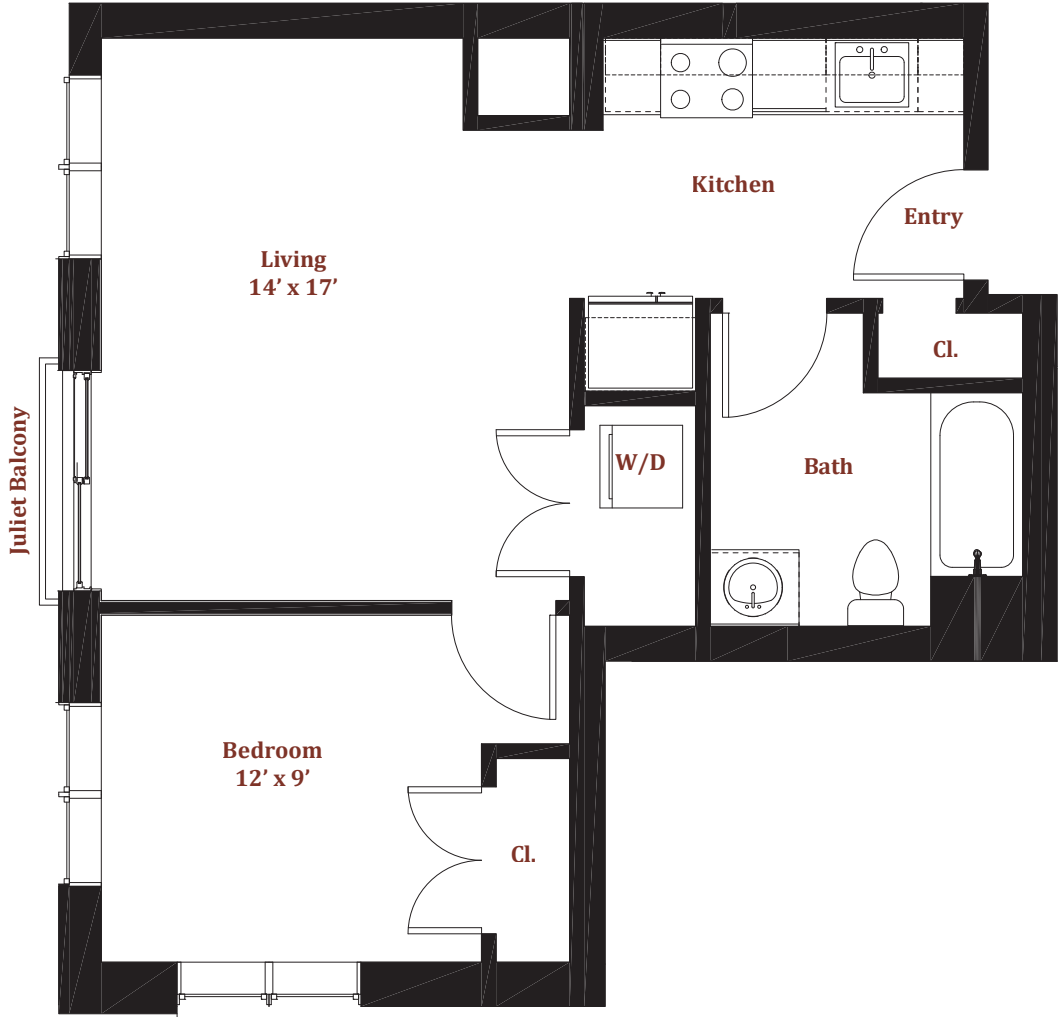

Unit 203
592 square feet : 1 Bed : 1 Bath

434 McGrath Highway, Somerville, MA

The Commons at Prospect Hill

Gina Nascimento
617-819-4462
gina@gowithadvantage.com