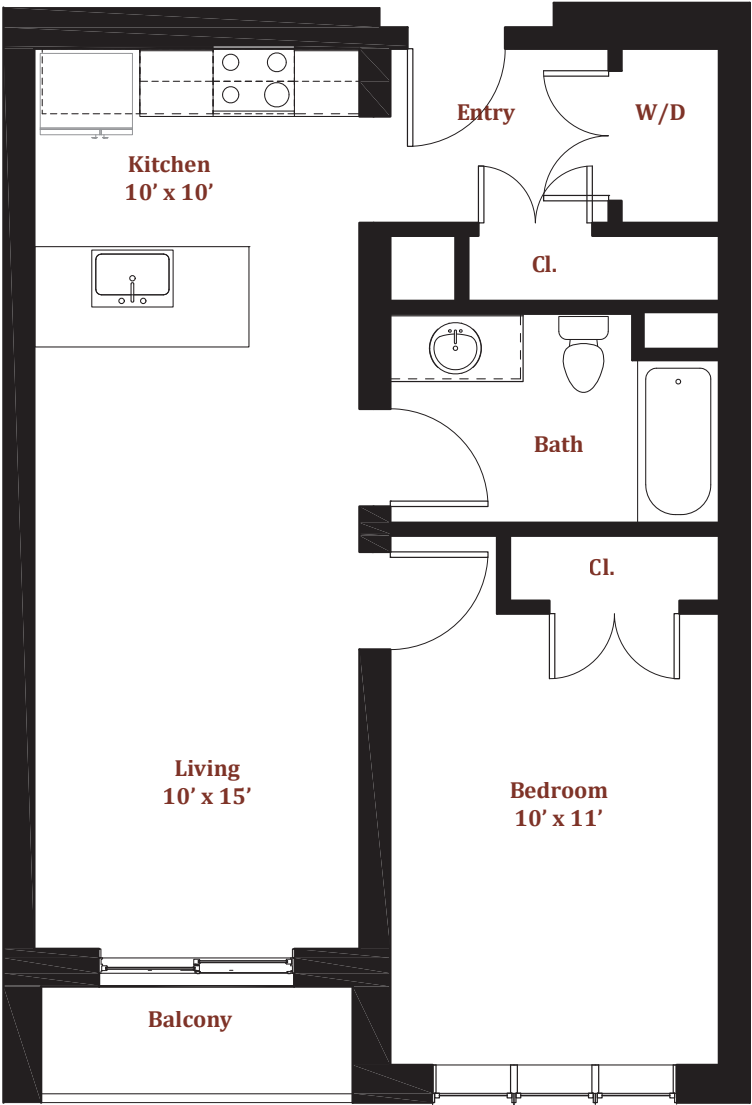

Unit 215
640 square feet : 1 Bed : 1 Bath

434 McGrath Highway, Somerville, MA

The Commons at Prospect Hill

Gina Nascimento
617-819-4462
gina@gowithadvantage.com