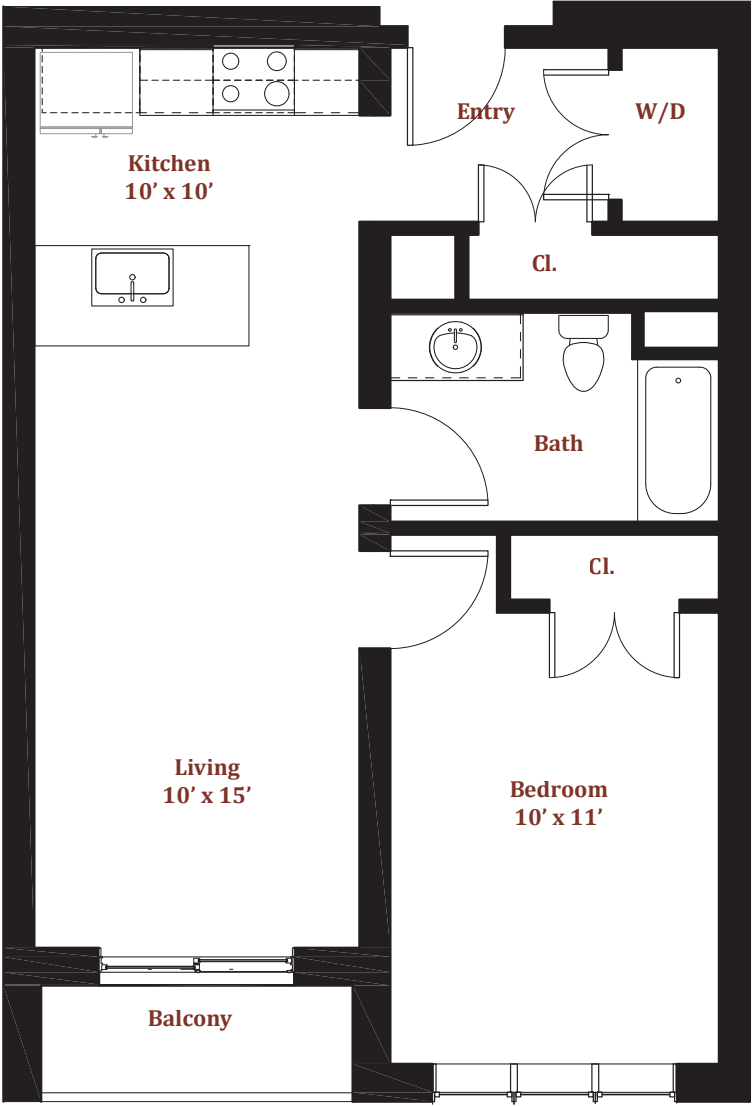

Unit 413
640 square feet : 1 Bed : 1 Bath