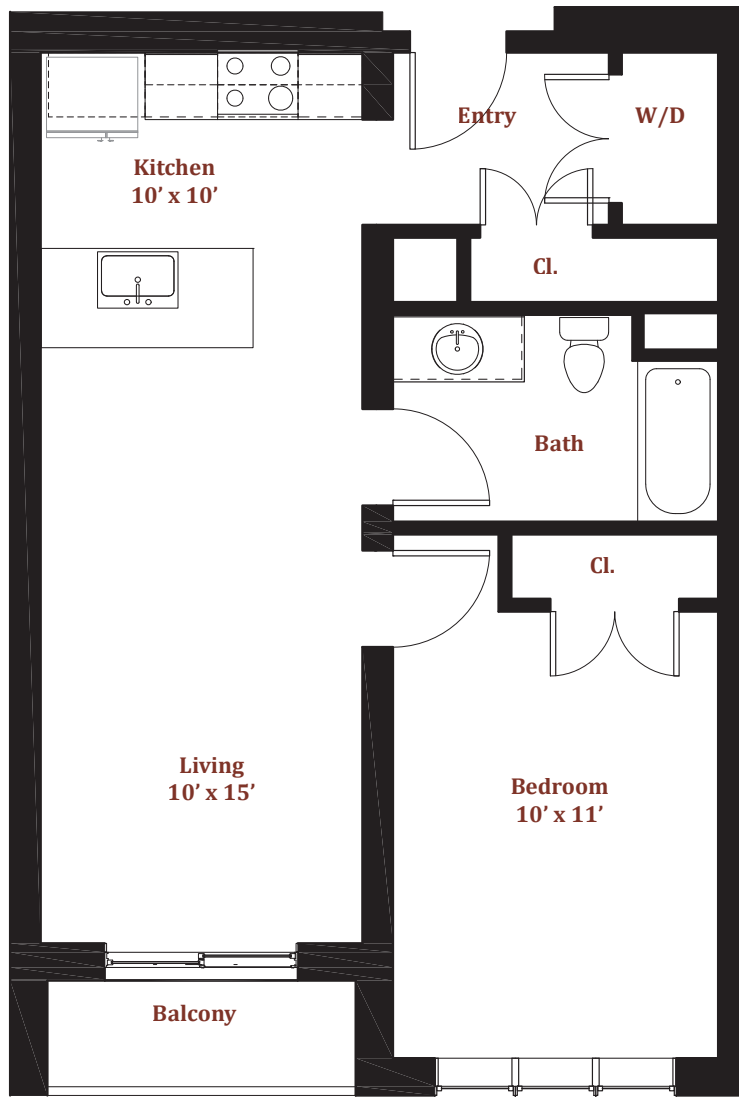

Unit 316
640 square feet : 1 Bed : 1 Bath

434 McGrath Highway, Somerville, MA

The Commons at Prospect Hill

Gina Nascimento
617-819-4462
gina@gowithadvantage.com