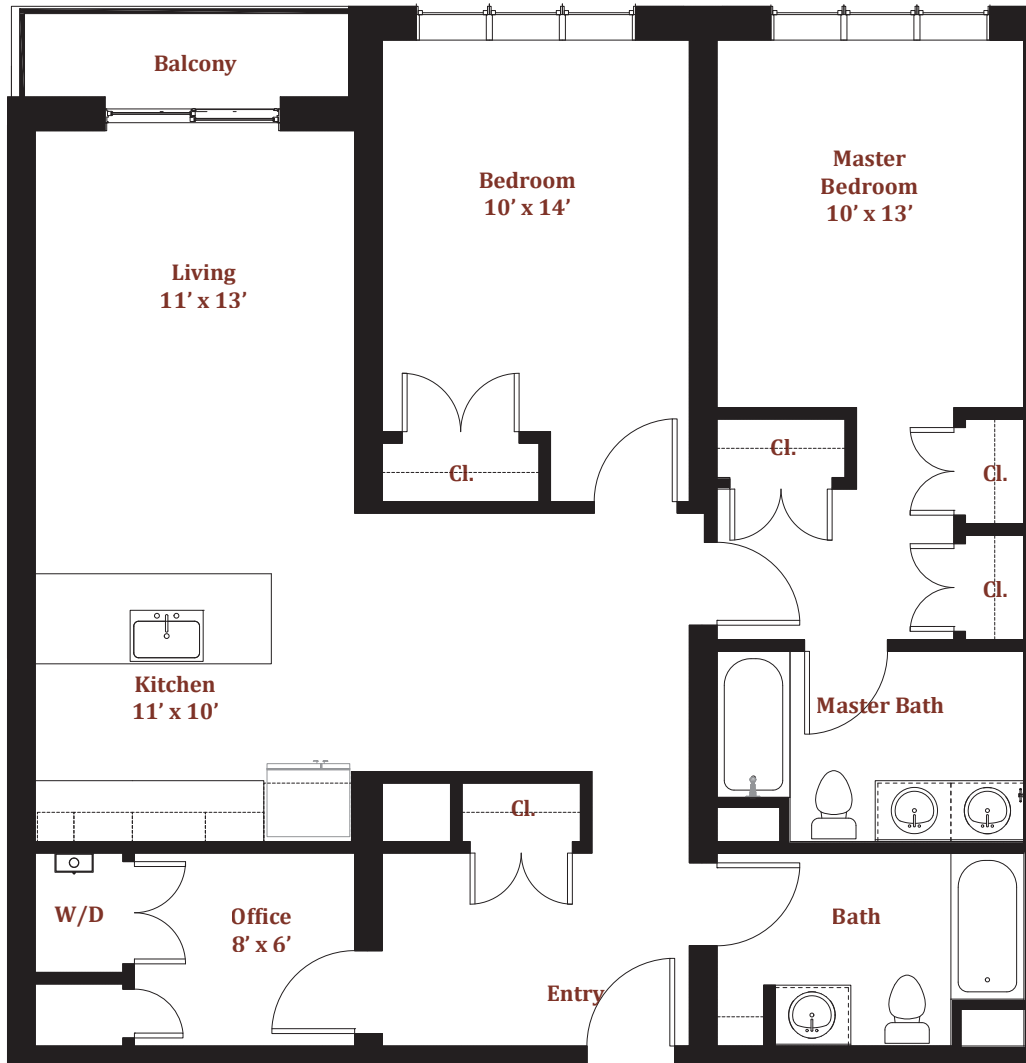

Unit 406
1,190 square feet : 2 Bed : 2 Bath

434 McGrath Highway, Somerville, MA

The Commons at Prospect Hill

Gina Nascimento
617-819-4462
gina@gowithadvantage.com