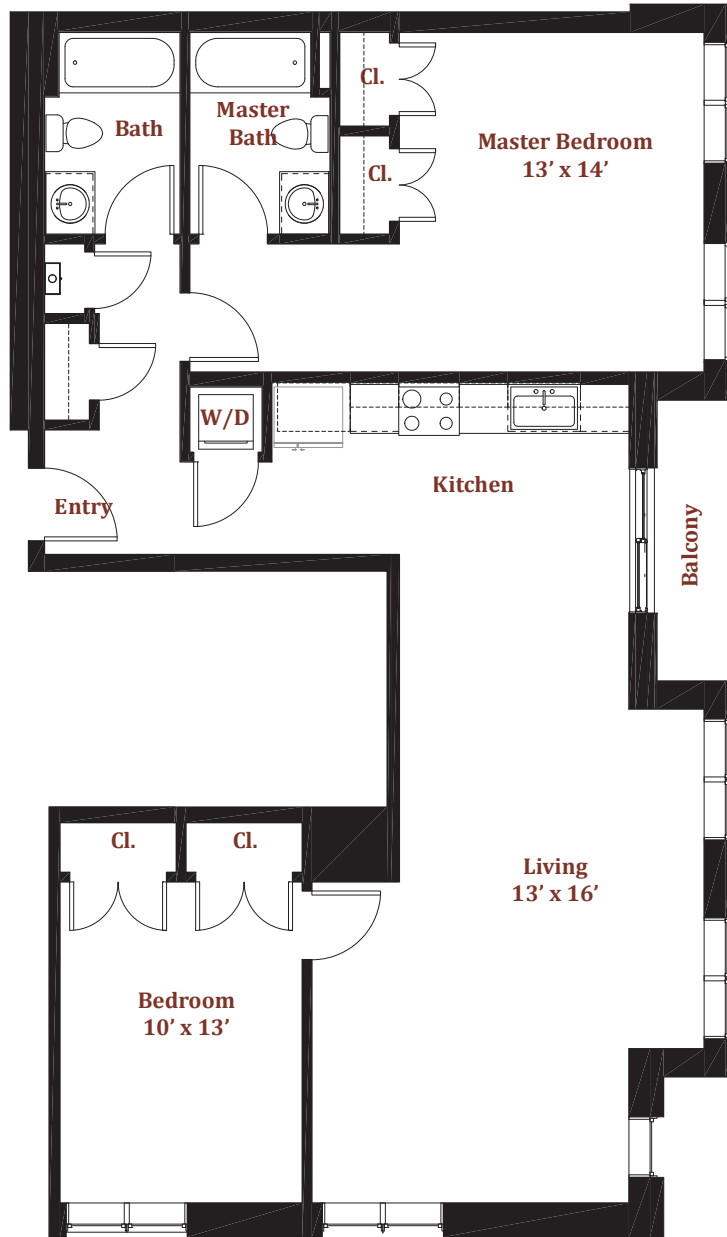

Unit 302
1,069 square feet : 2 Bed : 2 Bath

434 McGrath Highway, Somerville, MA

The Commons at Prospect Hill

Gina Nascimento
617-819-4462
gina@gowithadvantage.com