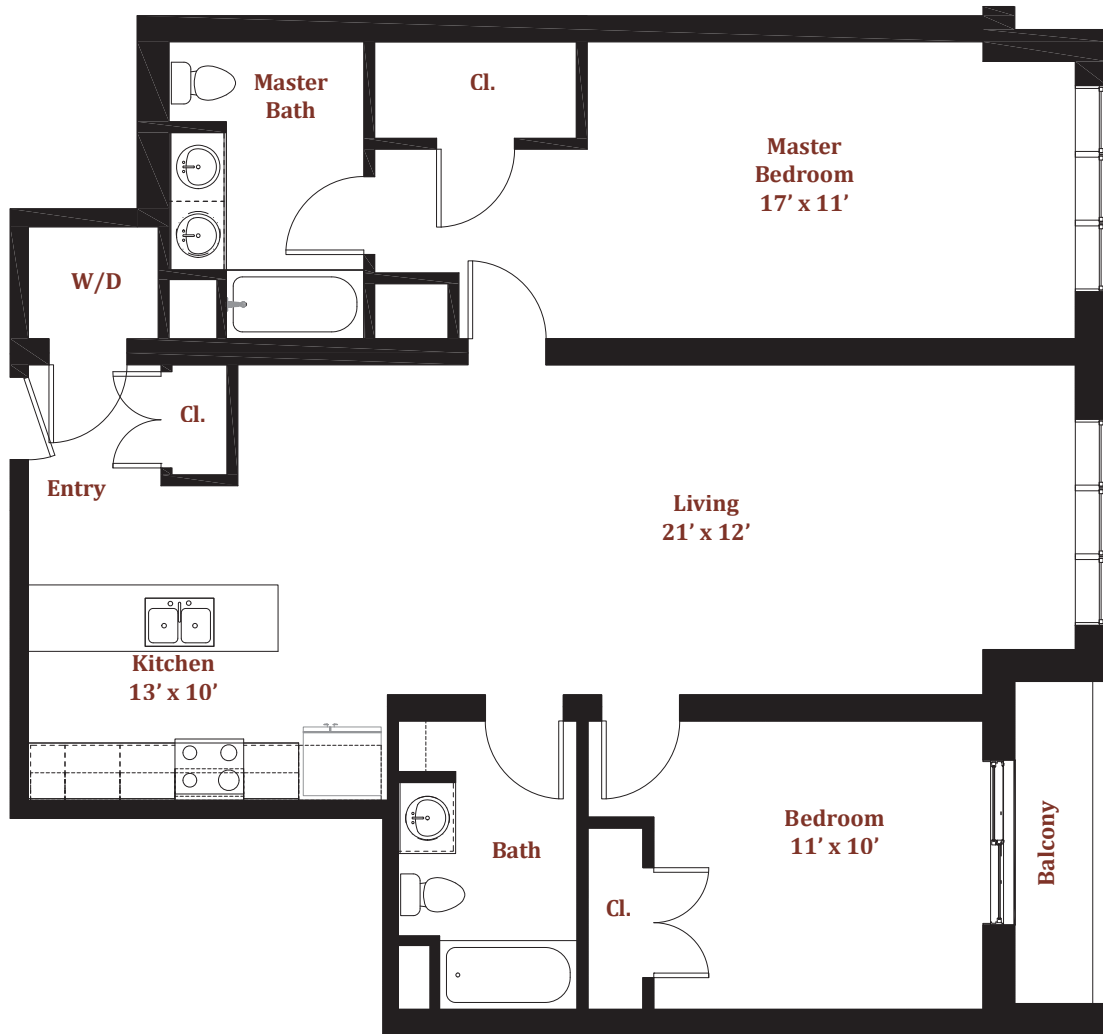

Unit 210
1,237 square feet : 2 Bed : 2 Bath

434 McGrath Highway, Somerville, MA

The Commons at Prospect Hill

Gina Nascimento
617-819-4462
gina@gowithadvantage.com