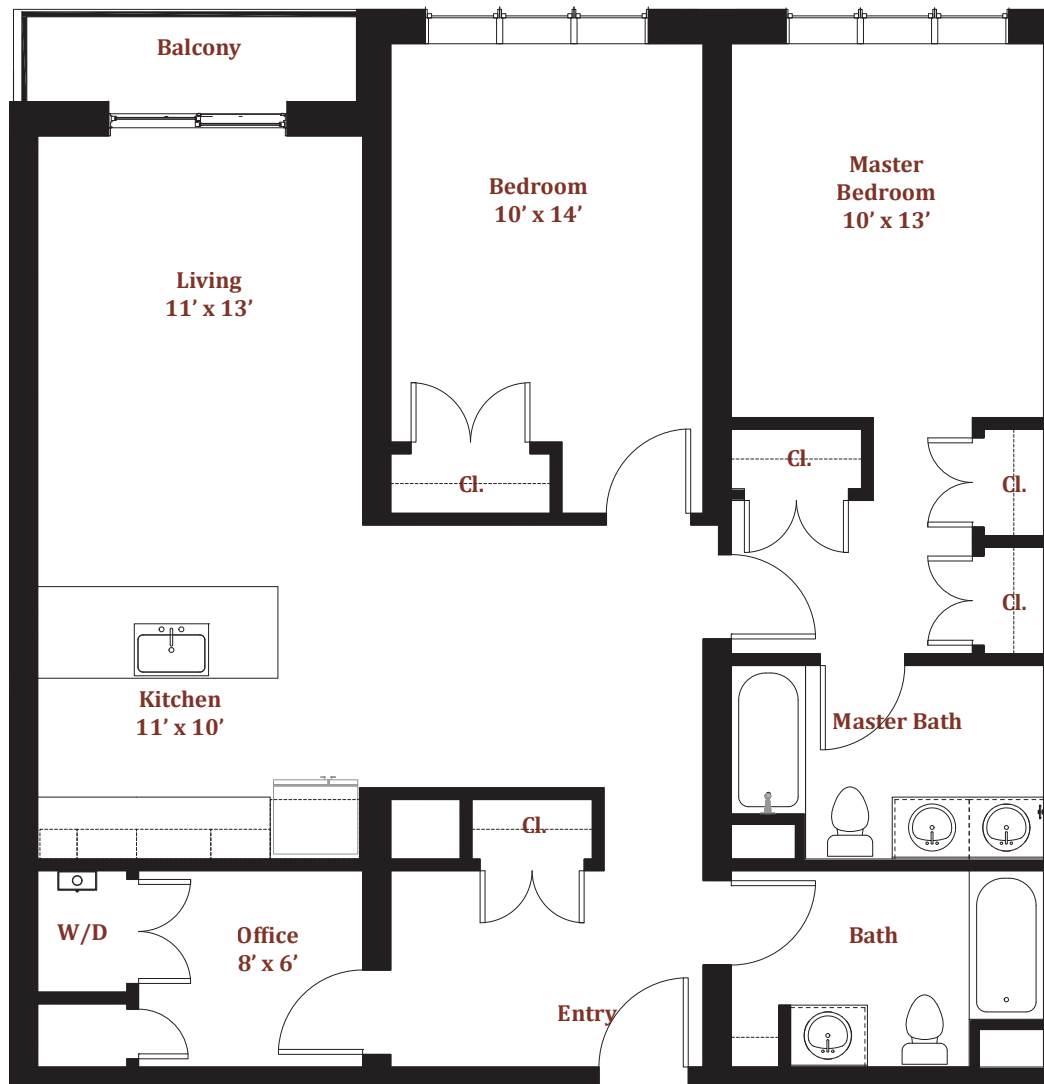

Unit 308
1,180 square feet : 2 Bed : 2 Bath

434 McGrath Highway, Somerville, MA

The Commons at Prospect Hill

Gina Nascimento
617-819-4462
gina@gowithadvantage.com

Unit 309
1,822 square feet : 2 Bed : 2 Bath