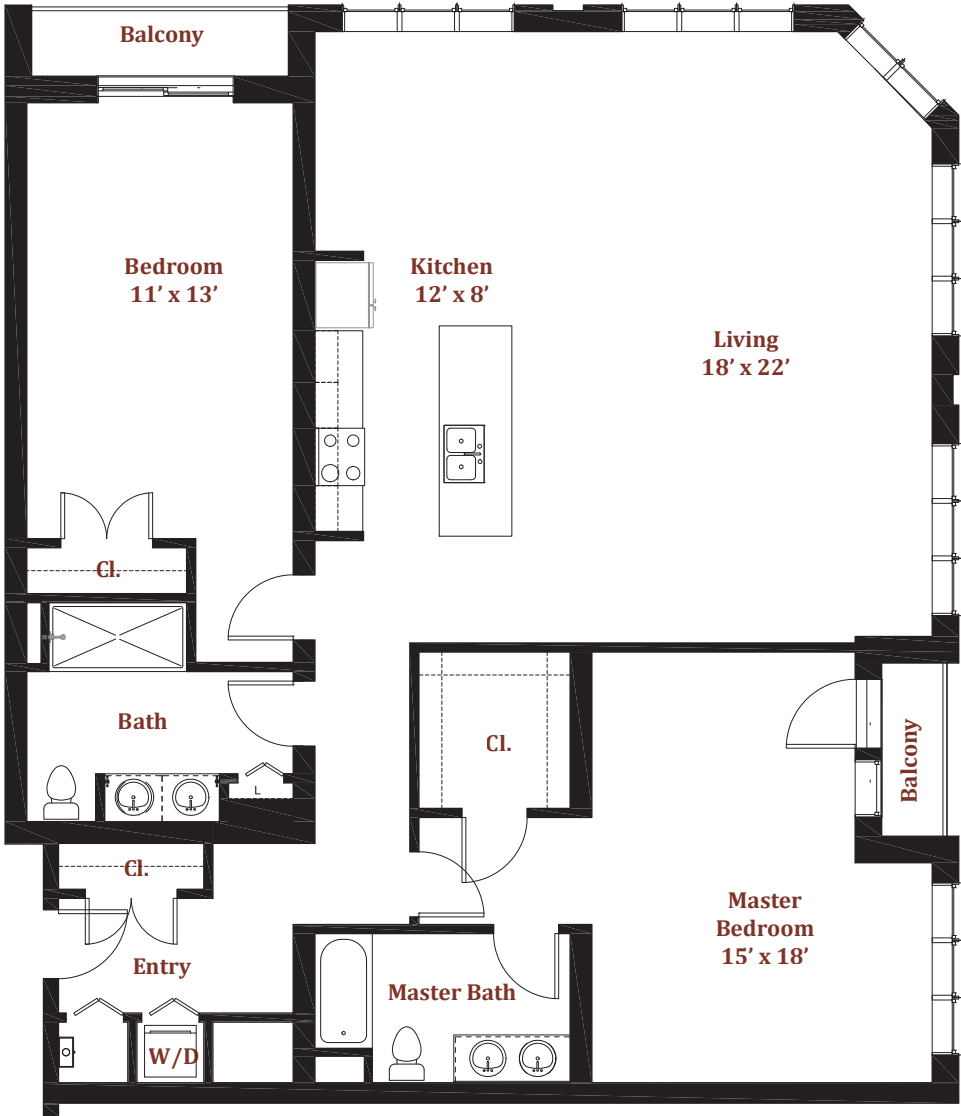

Unit 308
1,180 square feet : 2 Bed : 2 Bath

434 McGrath Highway, Somerville, MA

The Commons at Prospect Hill

Gina Nascimento
617-819-4462
gina@gowithadvantage.com

Unit 309
1,822 square feet : 2 Bed : 2 Bath