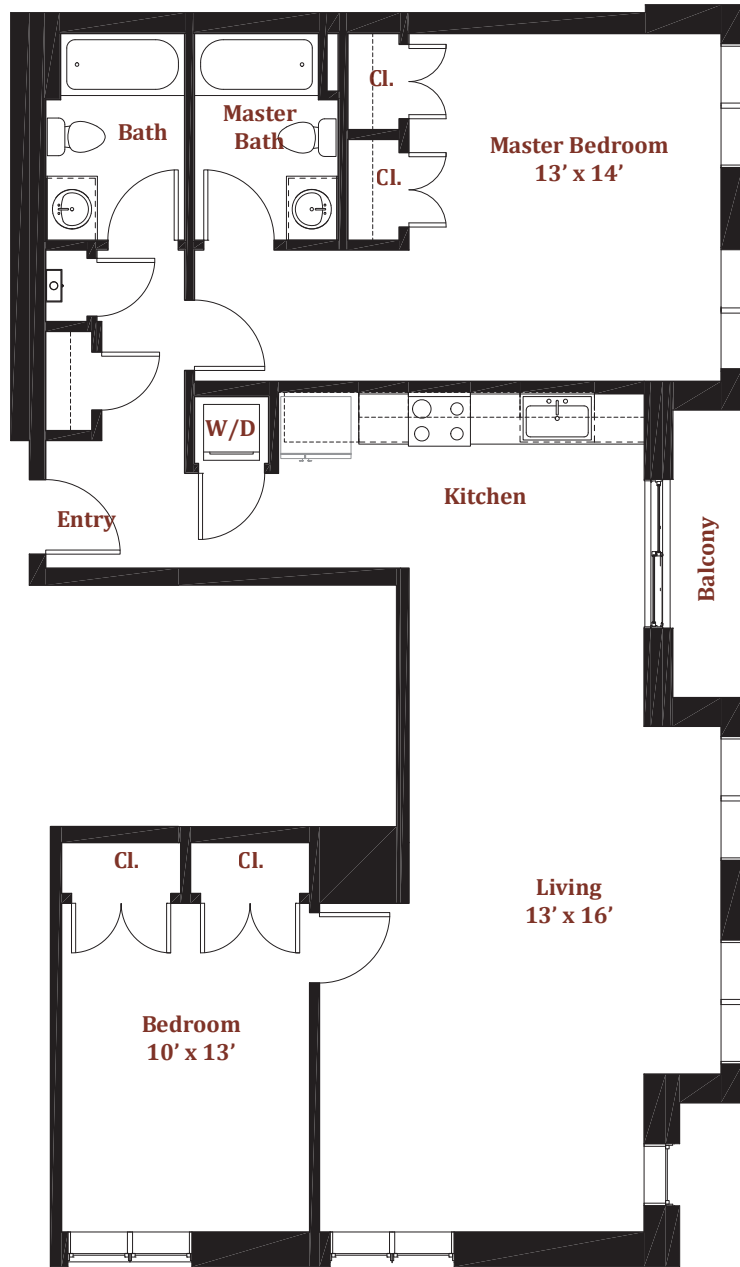

Unit 201
1,080 square feet : 2 Bed : 2 Bath

434 McGrath Highway, Somerville, MA

The Commons at Prospect Hill

Gina Nascimento
 617-819-4462
 gina@gowithadvantage.com

Unit 202
1,191 square feet : 2 Bed : 2 Bath