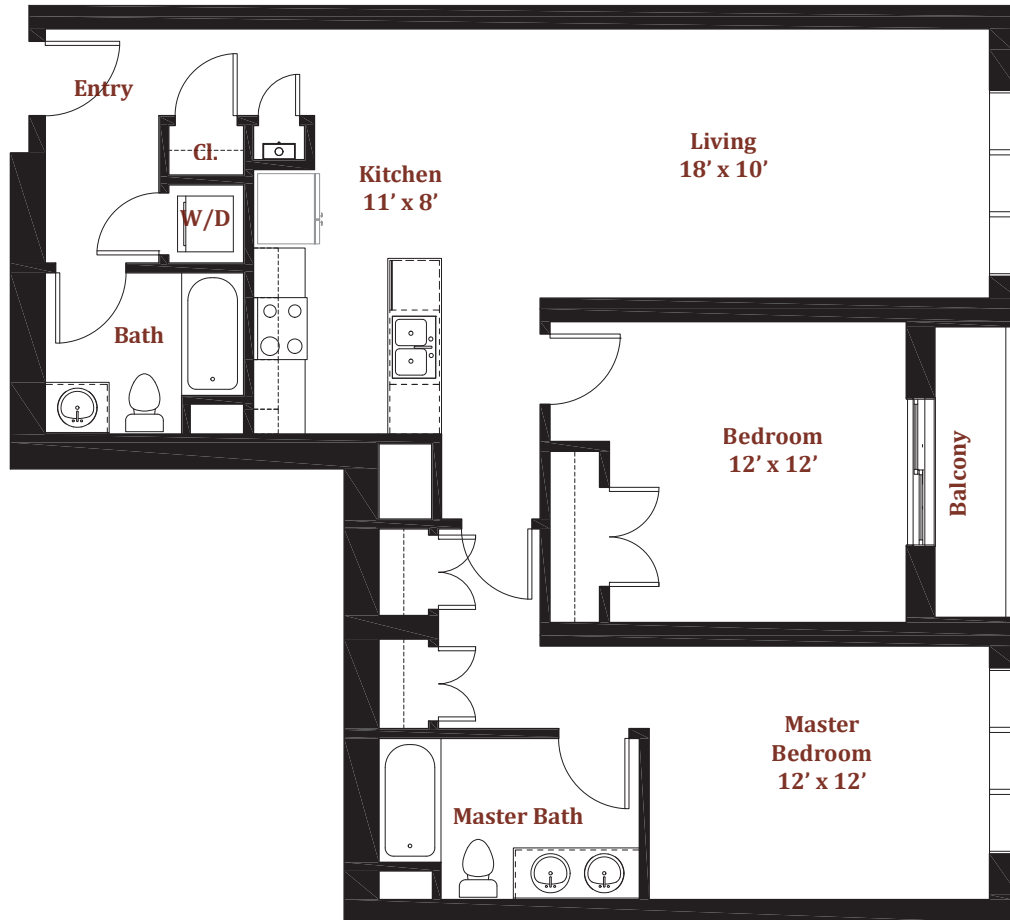

Unit 310
1,115 square feet : 2 Bed : 2 Bath

434 McGrath Highway, Somerville, MA

The Commons at Prospect Hill

Gina Nascimento
617-819-4462
gina@gowithadvantage.com

ADVANTAGE
REALTY