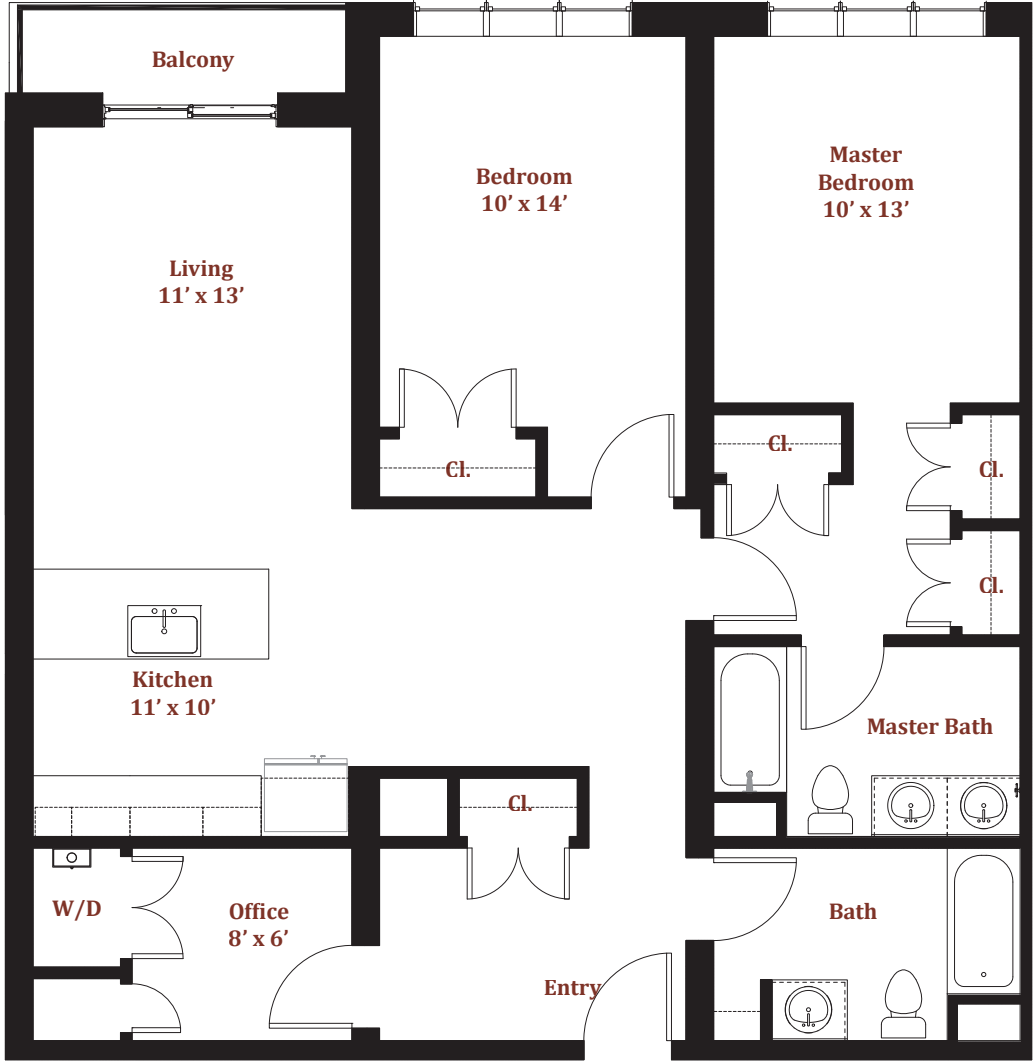

Unit 407
1,200 square feet : 2 Bed : 2 Bath

434 McGrath Highway, Somerville, MA

The Commons at Prospect Hill

Gina Nascimento
617-819-4462
gina@gowithadvantage.com