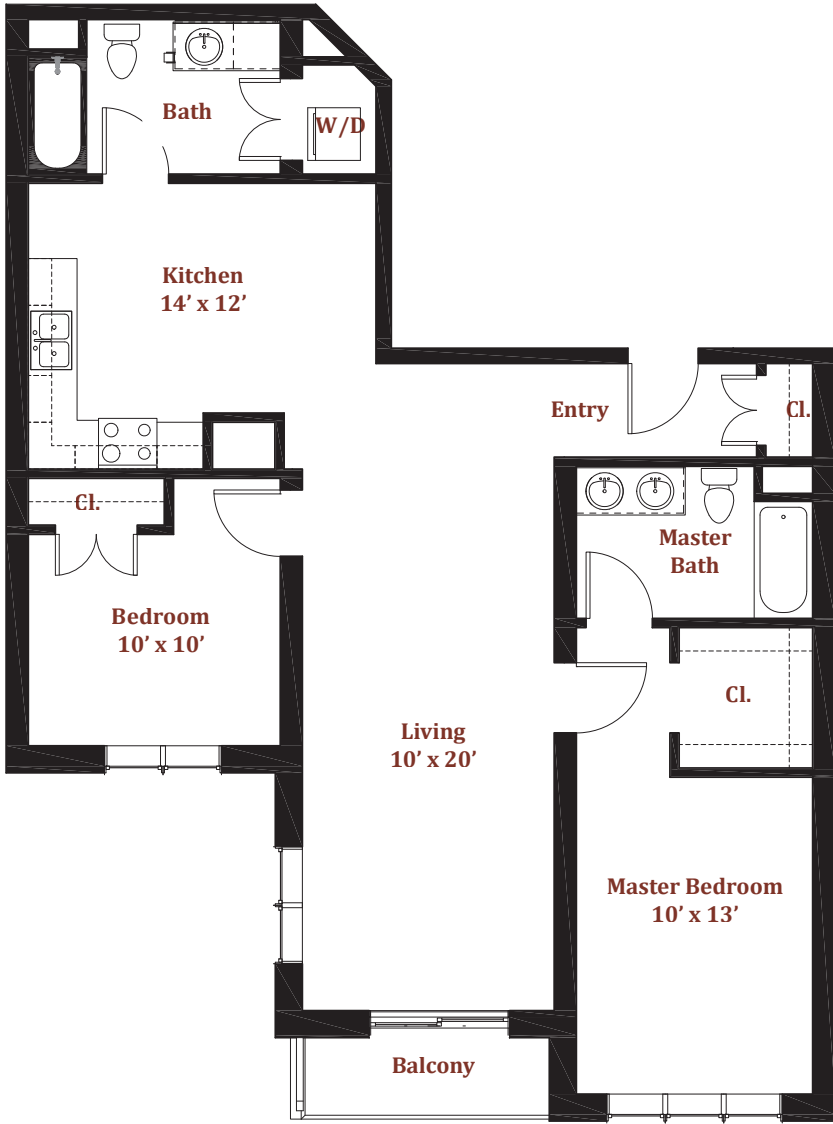

Unit 317
1,117 square feet : 2 Bed : 2 Bath

434 McGrath Highway, Somerville, MA

The Commons at Prospect Hill

Gina Nascimento
617-819-4462
gina@gowithadvantage.com