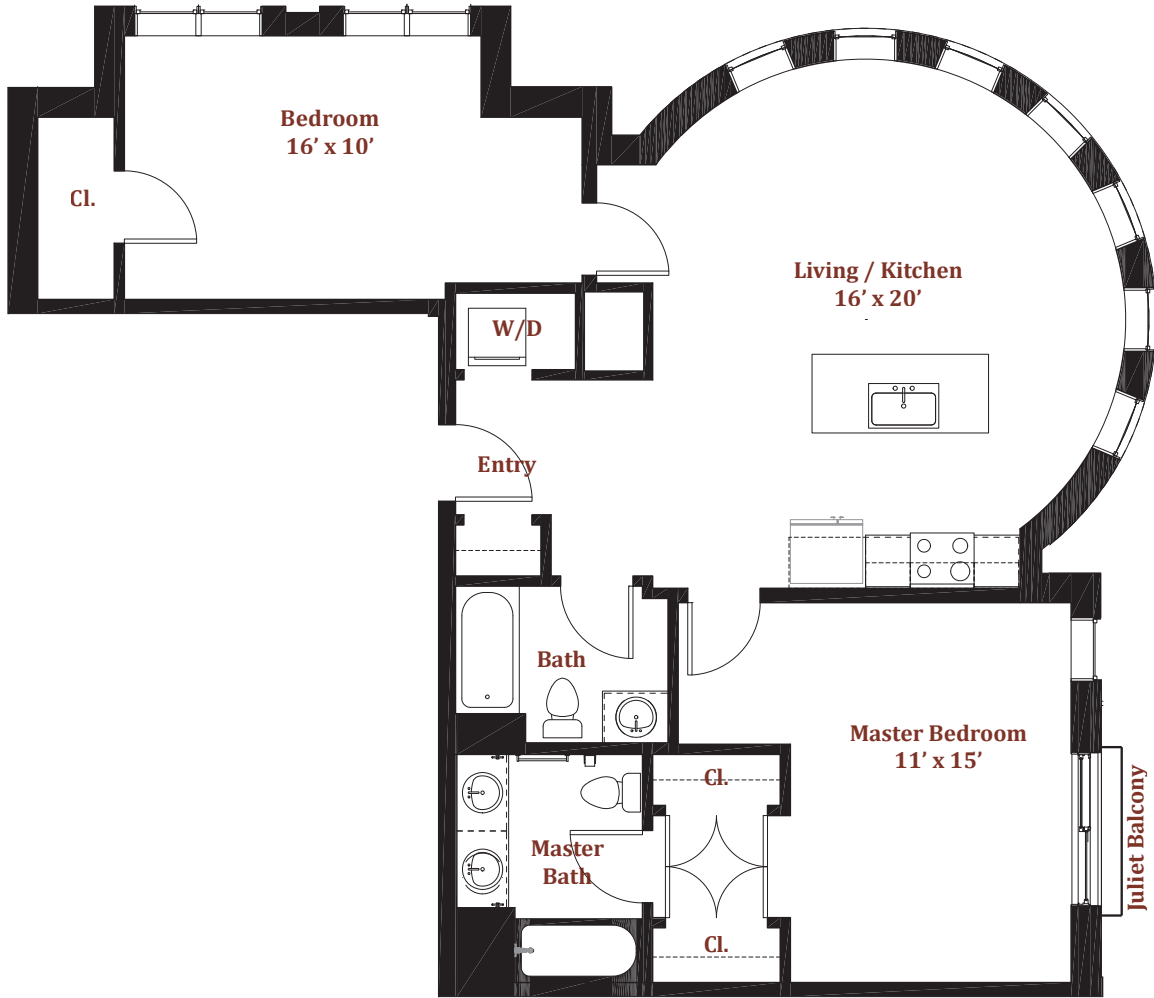

Gina Nascimento
617-819-4462
gina@gowithadvantage.com

Unit 211
1,119 square feet : 2 Bed : 2 Bath

434 McGrath Highway, Somerville, MA

The Commons at Prospect Hill

Gina Nascimento
 617-819-4462
 gina@gowithadvantage.com