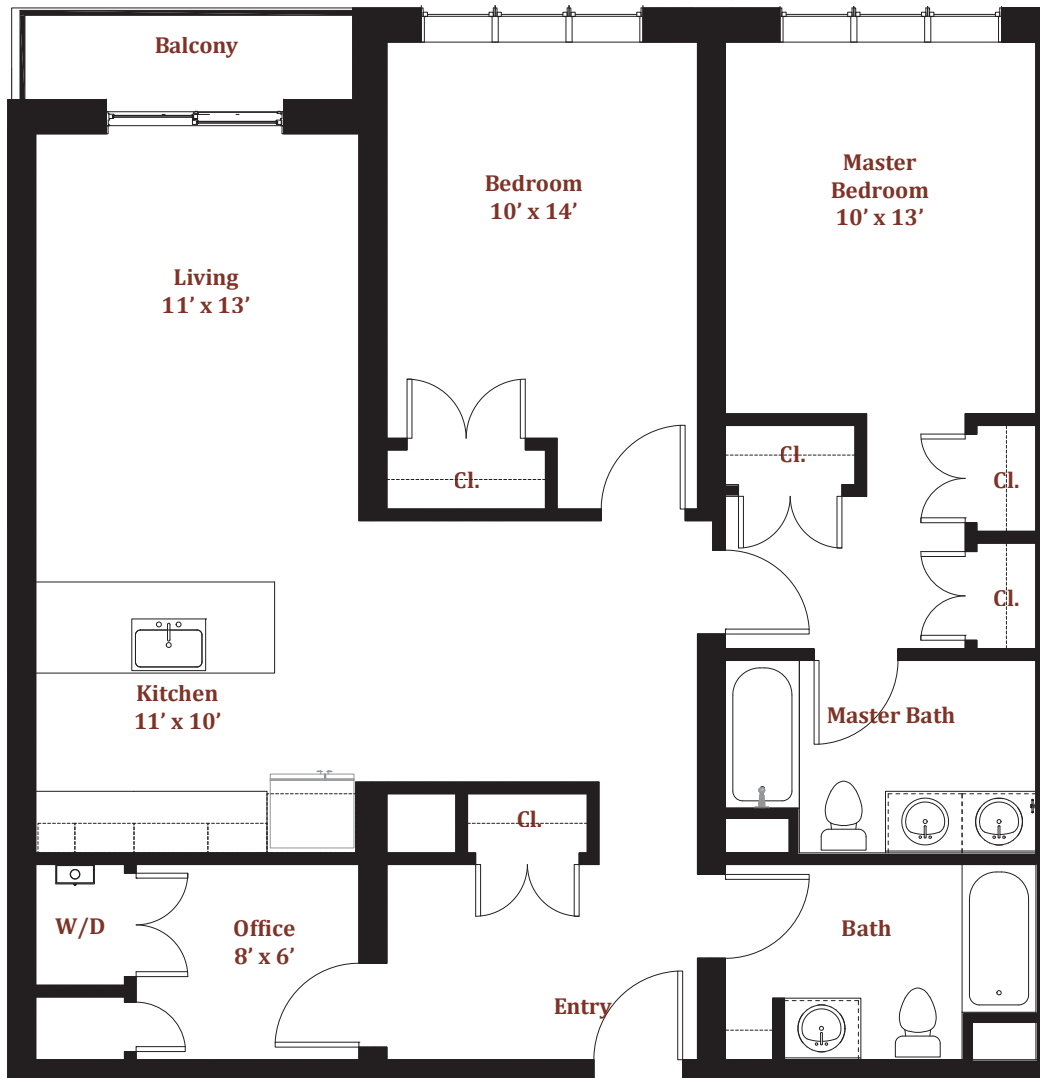

Unit 206
1,180 square feet : 2 Bed : 2 Bath

434 McGrath Highway, Somerville, MA

The Commons at Prospect Hill

Gina Nascimento
617-819-4462
gina@gowithadvantage.com