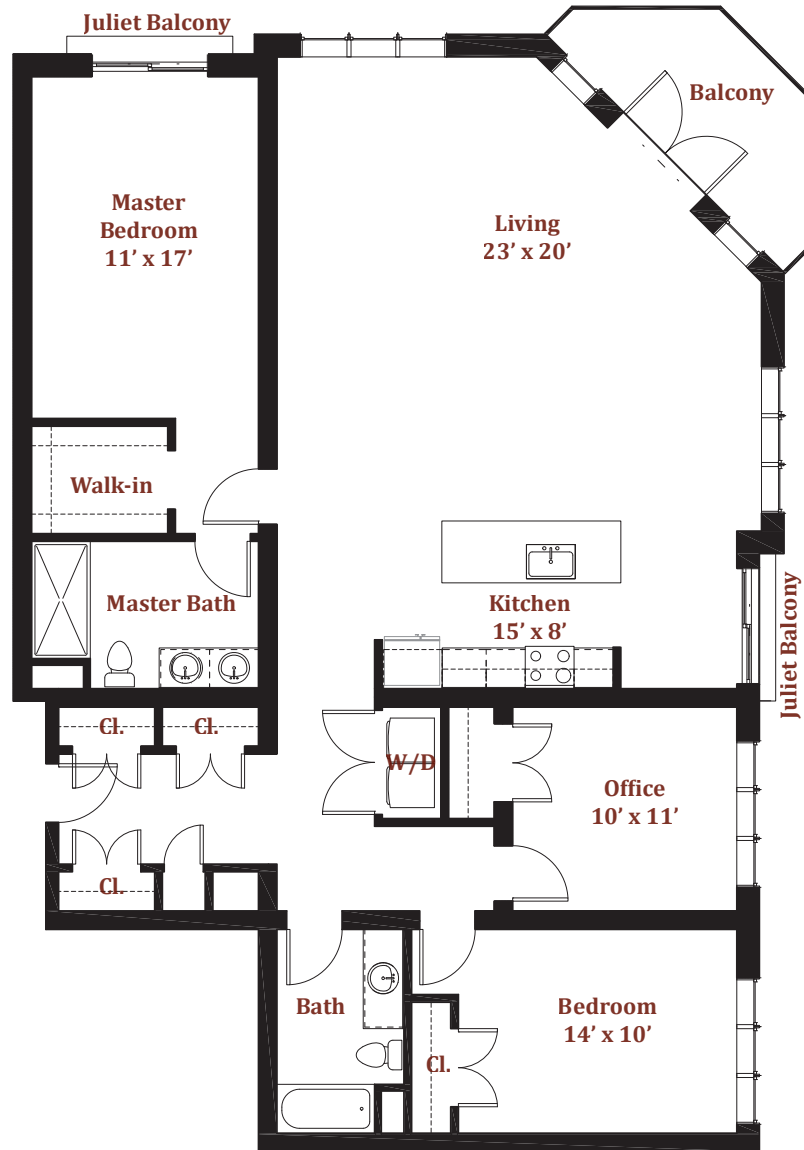

Gina Nascimento
617-819-4462
gina@gowithadvantage.com

Unit 407
1,200 square feet : 2 Bed : 2 Bath

434 McGrath Highway, Somerville, MA

The Commons at Prospect Hill

Gina Nascimento
617-819-4462
gina@gowithadvantage.com

Unit 408
1,890 square feet : 2 Bed : 2 Bath

434 McGrath Highway, Somerville, MA

The Commons at Prospect Hill

Gina Nascimento
617-819-4462
gina@gowithadvantage.com

Unit 410
1,335 square feet : 2 Bed : 2 Bath