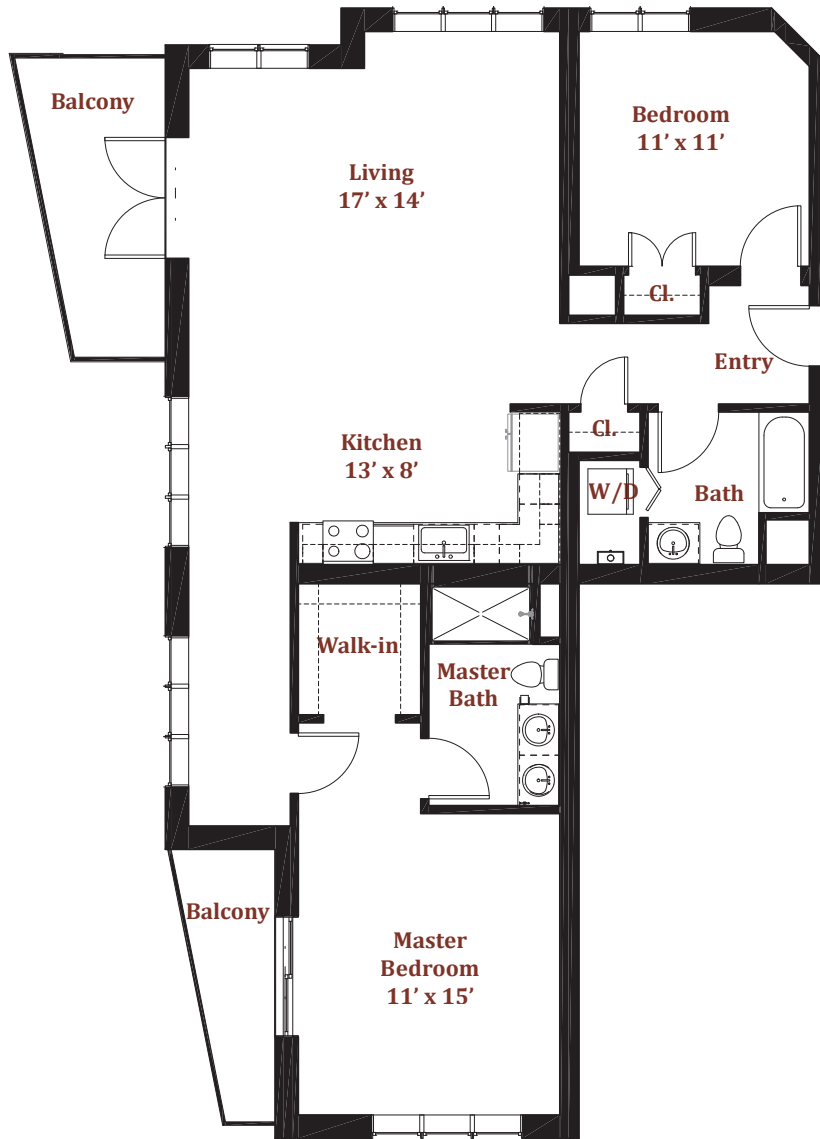

Gina Nascimento
617-819-4462
gina@gowithadvantage.com

Unit 407
1,200 square feet : 2 Bed : 2 Bath

434 McGrath Highway, Somerville, MA

The Commons at Prospect Hill

Gina Nascimento
617-819-4462
gina@gowithadvantage.com

Unit 408
1,890 square feet : 2 Bed : 2 Bath

434 McGrath Highway, Somerville, MA

The Commons at Prospect Hill

Gina Nascimento
617-819-4462
gina@gowithadvantage.com

Unit 410
1,335 square feet : 2 Bed : 2 Bath