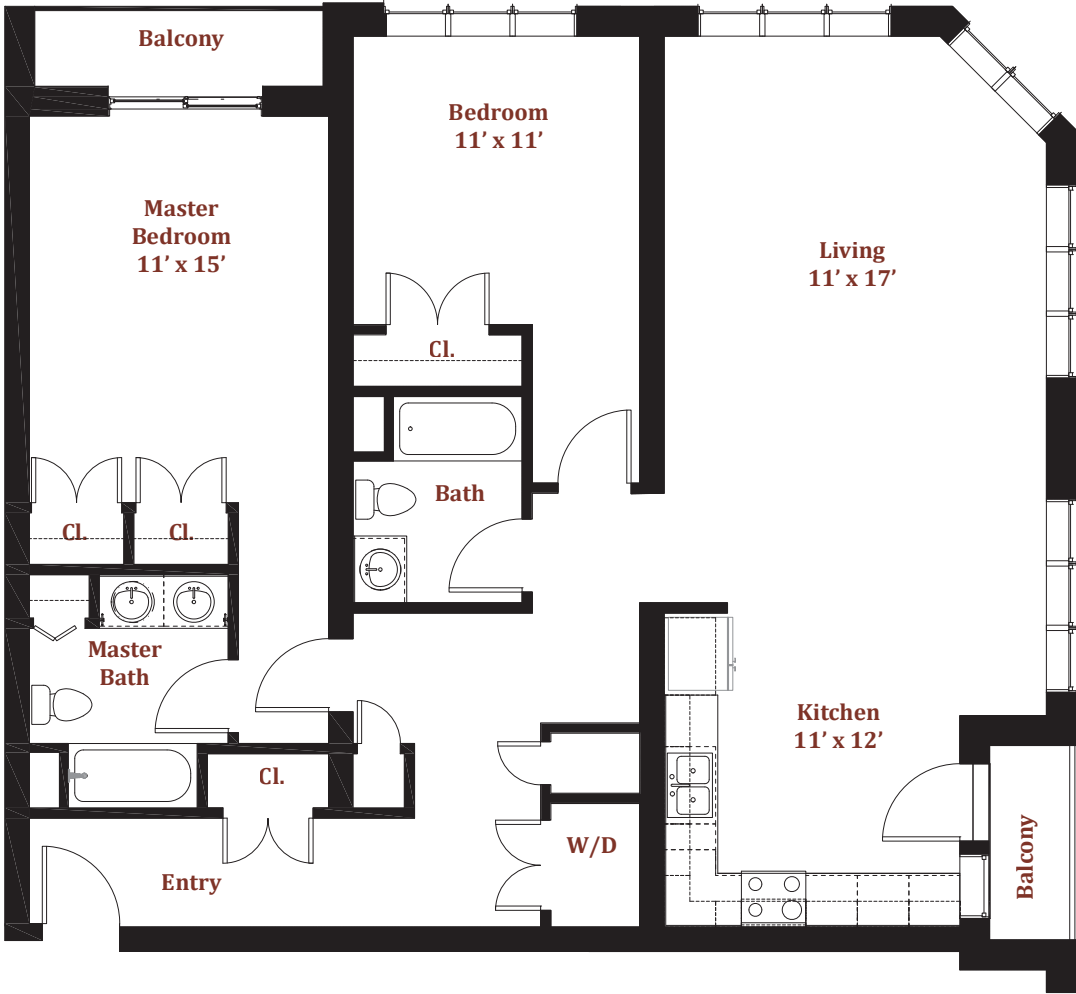

Unit 208
1,200 square feet : 2 Bed : 2 Bath

434 McGrath Highway, Somerville, MA

The Commons at Prospect Hill

Gina Nascimento

617-819-4462

gina@gowithadvantage.com

**ADVANTAGE
REALTY**

Unit 209
1,367 square feet : 2 Bed : 2 Bath