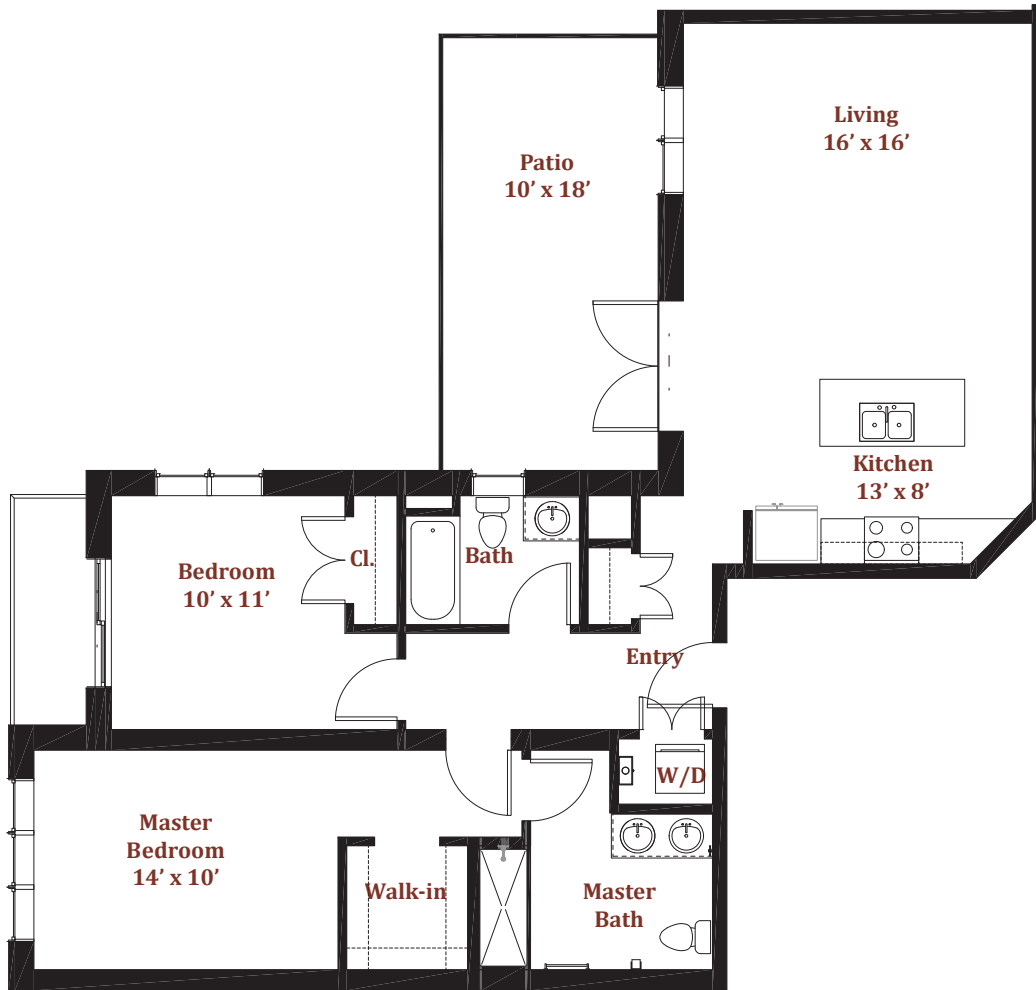

Unit 414
1,114 square feet : 2 Bed : 2 Bath

434 McGrath Highway, Somerville, MA

The Commons at Prospect Hill

Gina Nascimento
617-819-4462
gina@gowithadvantage.com