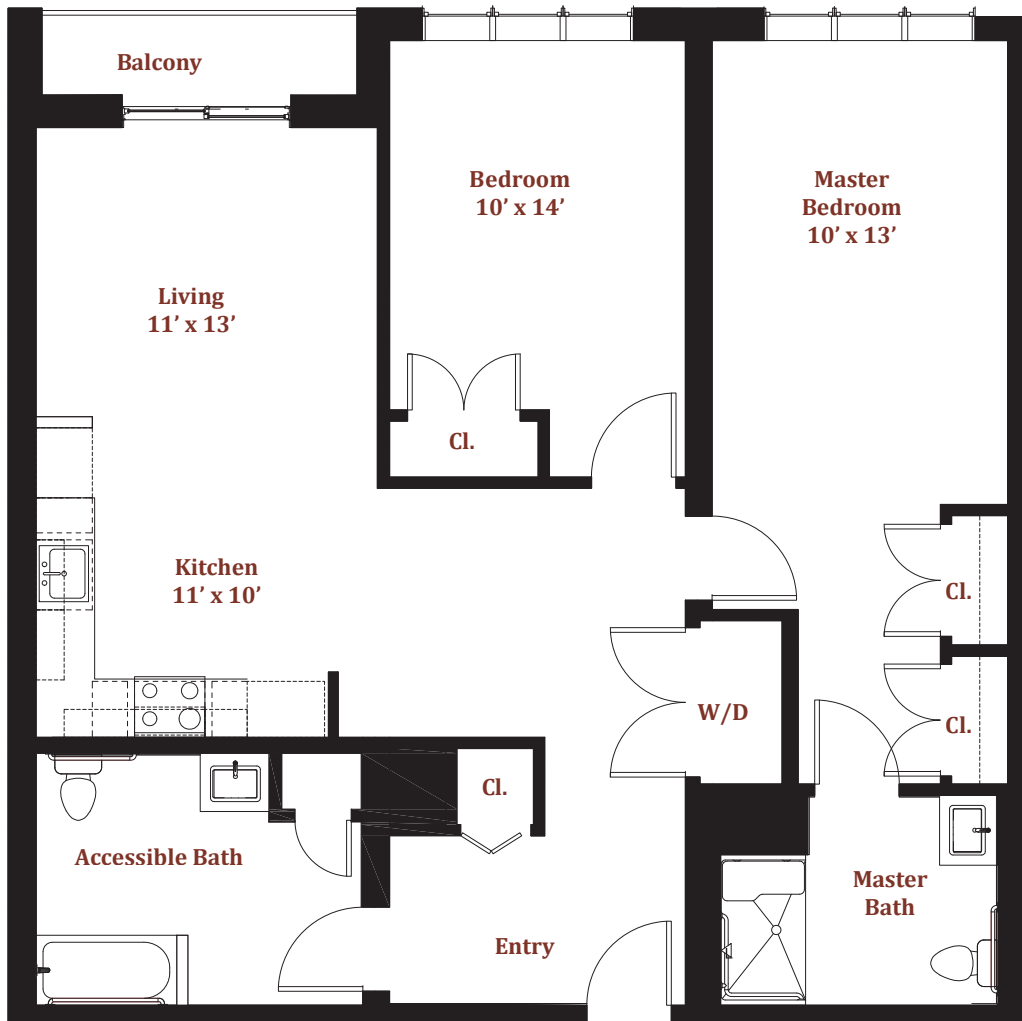

Gina Nascimento
617-819-4462
gina@gowithadvantage.com

Unit 207
1,190 square feet : 2 Bed : 2 Bath

434 McGrath Highway, Somerville, MA

The Commons at Prospect Hill

Gina Nascimento
617-819-4462
gina@gowithadvantage.com