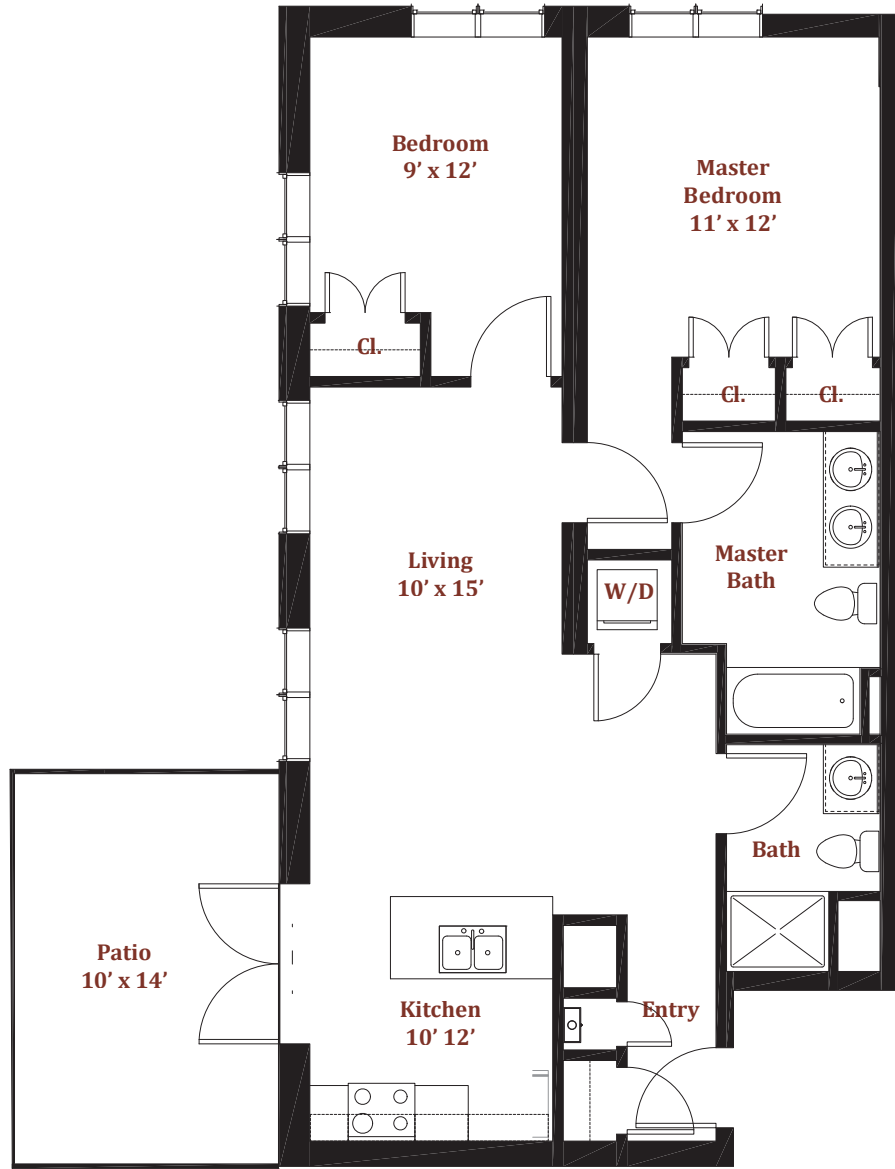

Unit 402
932 square feet : 2 Bed : 2 Bath

434 McGrath Highway, Somerville, MA

The Commons at Prospect Hill

Gina Nascimento
617-819-4462
gina@gowithadvantage.com

Unit 405
1,180 square feet : 2 Bed : 2 Bath