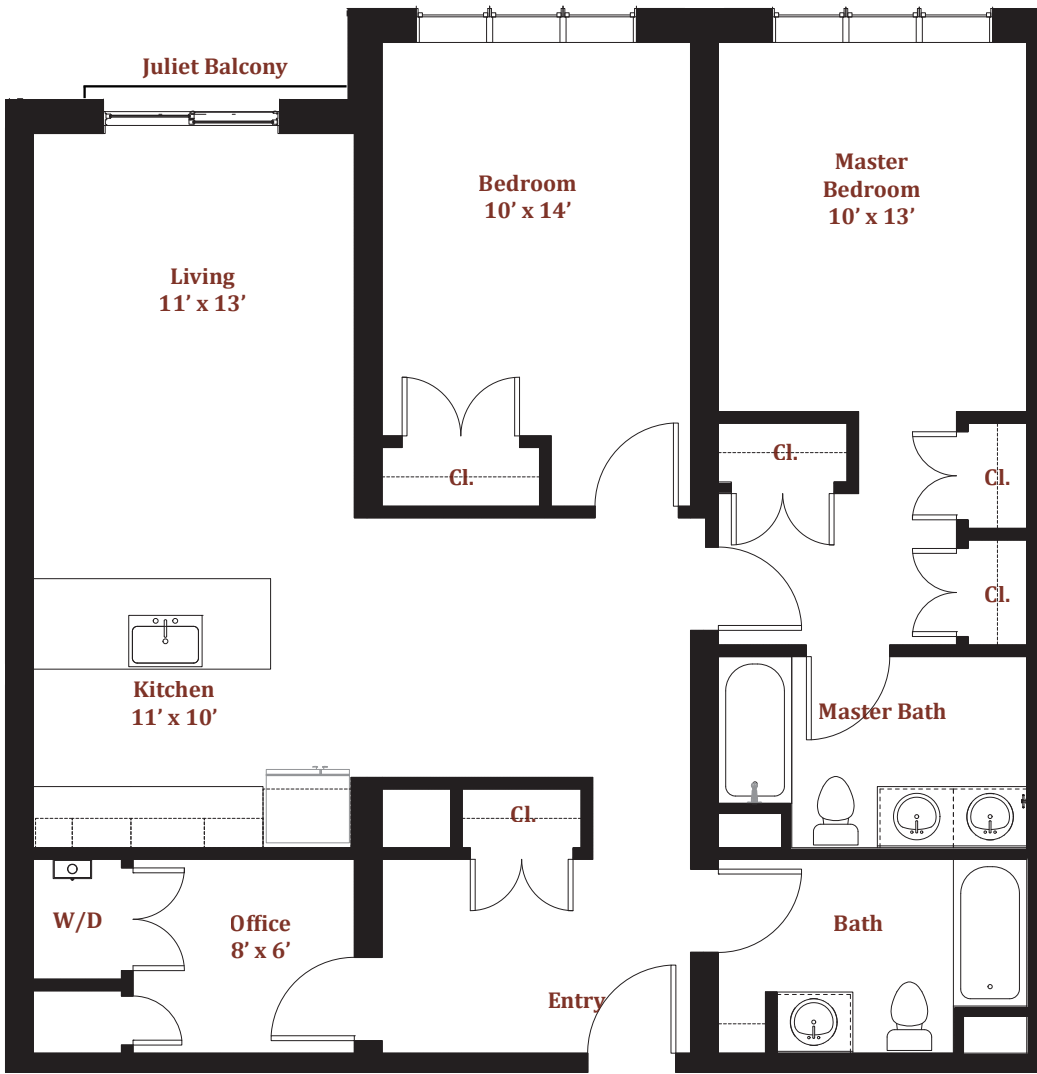

Unit 402
932 square feet : 2 Bed : 2 Bath

434 McGrath Highway, Somerville, MA

The Commons at Prospect Hill

Gina Nascimento
617-819-4462
gina@gowithadvantage.com

Unit 405
1,180 square feet : 2 Bed : 2 Bath