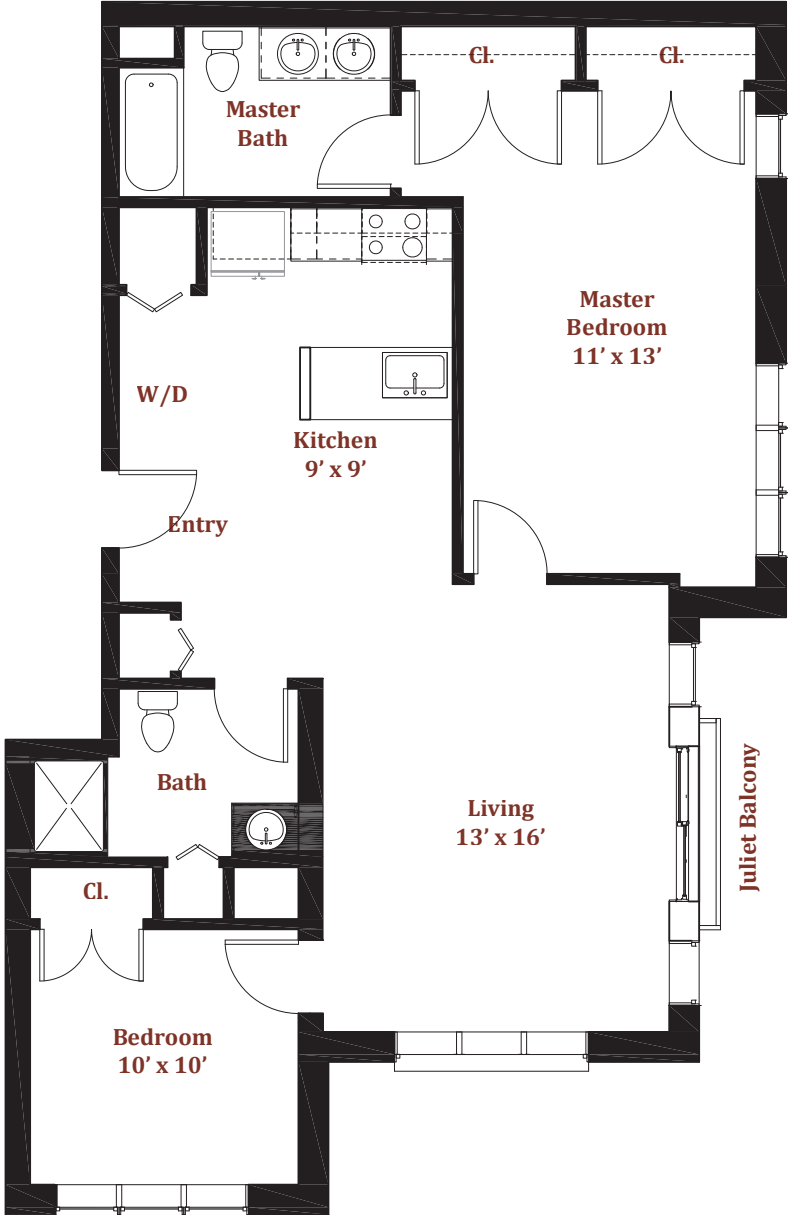

Gina Nascimento
617-819-4462
gina@gowithadvantage.com

Unit 211
1,119 square feet : 2 Bed : 2 Bath

434 McGrath Highway, Somerville, MA

The Commons at Prospect Hill

Gina Nascimento
 617-819-4462
 gina@gowithadvantage.com