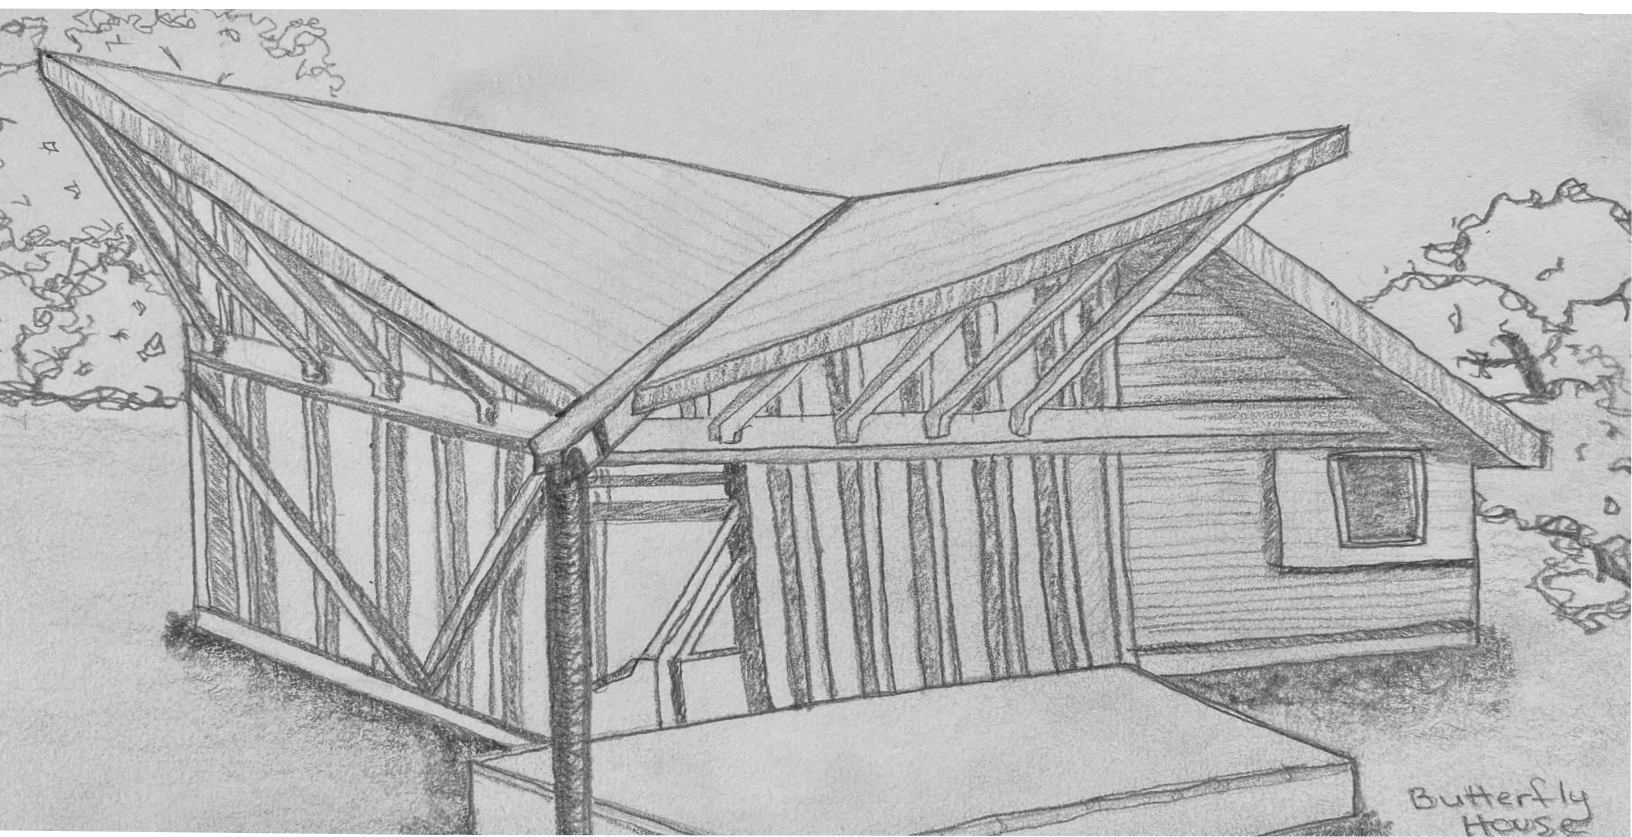

SKETCHBOOK

VANYA ALLEN

Hand Drawings: Graphite

Hand Drawings: Graphite

Vanya 22

Vanya 22

Digital Drawings: Architectural Revit, Sketchup, Photoshop

Solar Profile:
August 07:00 - 19:00

Pressure from urban development encroaches on valuable canopy space in Coconut Grove.

The playhouse is located at the center of a historic community and along the edge of an important ecosystem.

Restoring the language of Main Highway will place the site at the center of history, nature, art and culture in Miami Dade County.