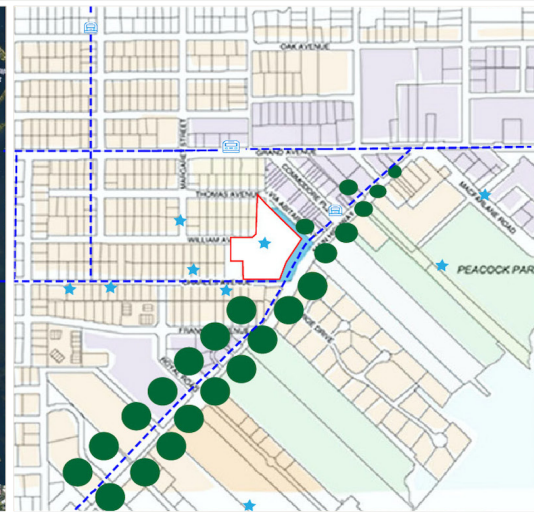

Pressure from urban development encroaches on valuable canopy space in Coconut Grove.

The playhouse is located at the center of a historic community and along the edge of an important ecosystem.

Restoring the language of Main Highway will place the site at the center of history, nature, art and culture in Miami Dade County.