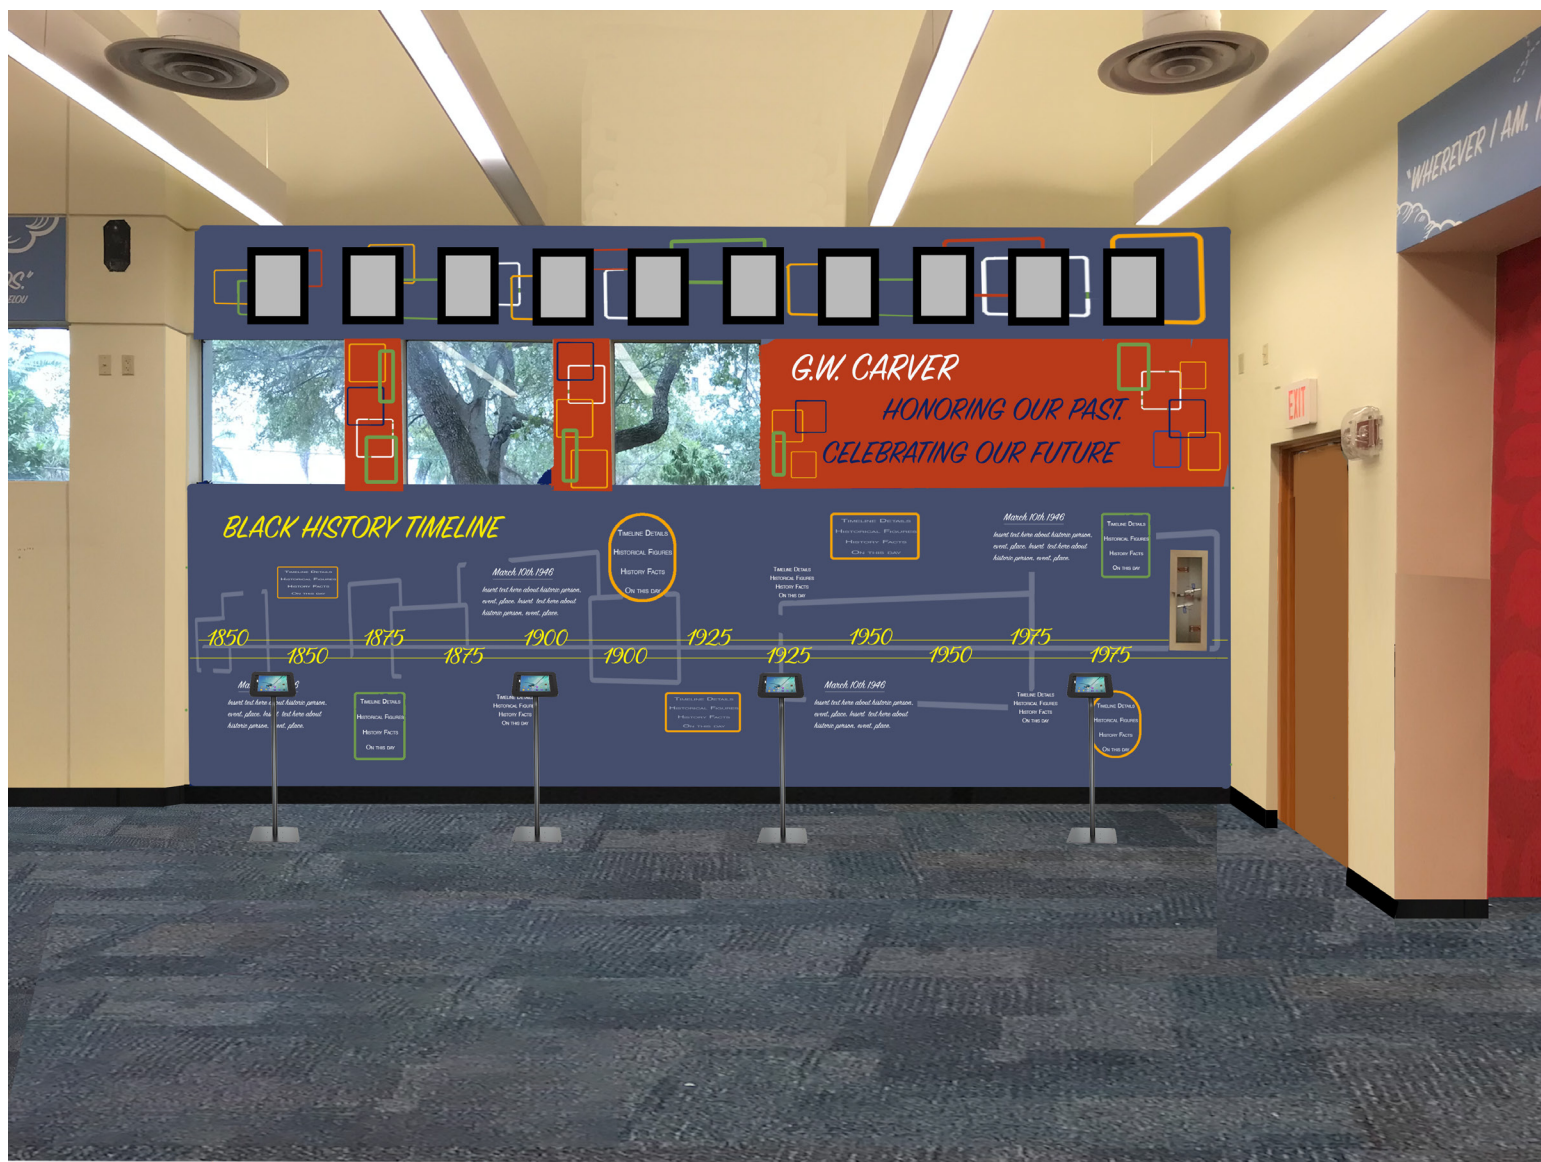

Pressure from urban development encroaches on valuable canopy space in Coconut Grove.

The playhouse is located at the center of a historic community and along the edge of an important ecosystem.

Restoring the language of Main Highway will place the site at the center of history, nature, art and culture in Miami Dade County.

Digital Drawings: Architectural Revit, Indesign, Illustrator

Digital Drawings: Library Black History Timeline

Digital Drawings: Retail Display Anthropologie