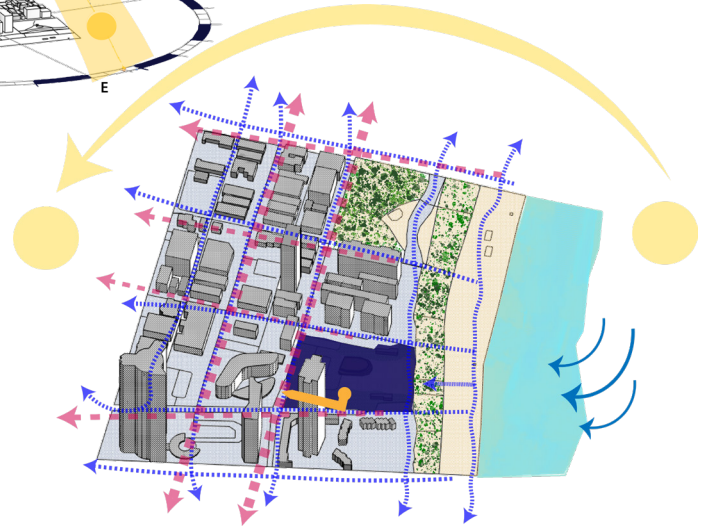

SKETCHBOOK

VANYA ALLEN

Hand Drawings: Graphite

Hand Drawings: Graphite

Vanya 22

Vanya 22

Digital Drawings: Architectural Revit, Sketchup, Photoshop

Solar Profile:
August 07:00 - 19:00

Pressure from urban development encroaches on valuable canopy space in Coconut Grove.

The playhouse is located at the center of a historic community and along the edge of an important ecosystem.

Restoring the language of Main Highway will place the site at the center of history, nature, art and culture in Miami Dade County.