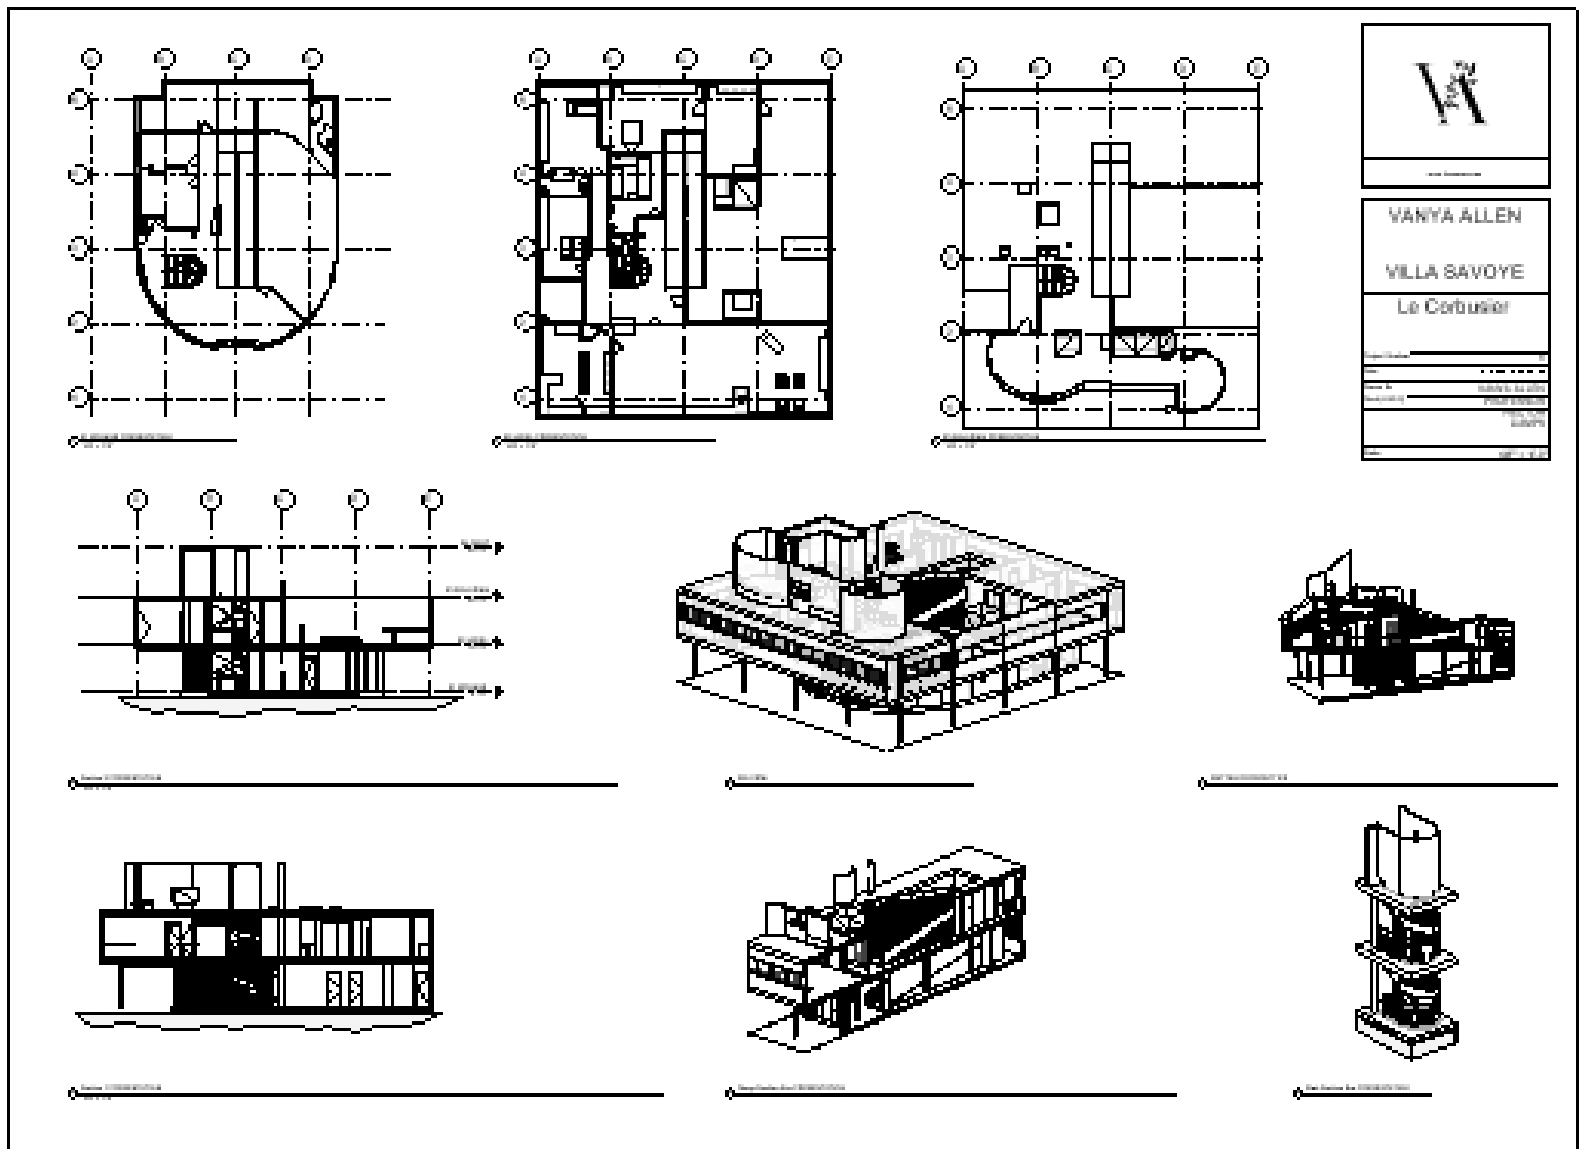

Digital Drawings: Architectural Revit, Indesign, Illustrator