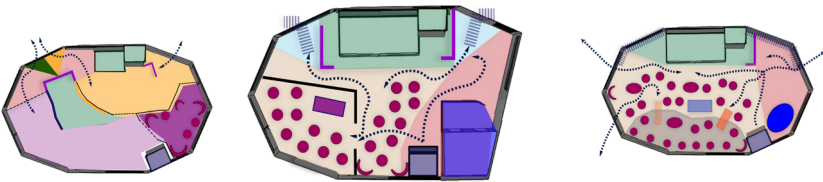

SKETCHBOOK

VANYA ALLEN

Hand Drawings: Graphite

Hand Drawings: Graphite

Vanya 22

Vanya 22

Digital Drawings: Architectural Revit, Sketchup, Photoshop

Solar Profile:
August 07:00 - 19:00

Pressure from urban development encroaches on valuable canopy space in Coconut Grove.

The playhouse is located at the center of a historic community and along the edge of an important ecosystem.

Restoring the language of Main Highway will place the site at the center of history, nature, art and culture in Miami Dade County.