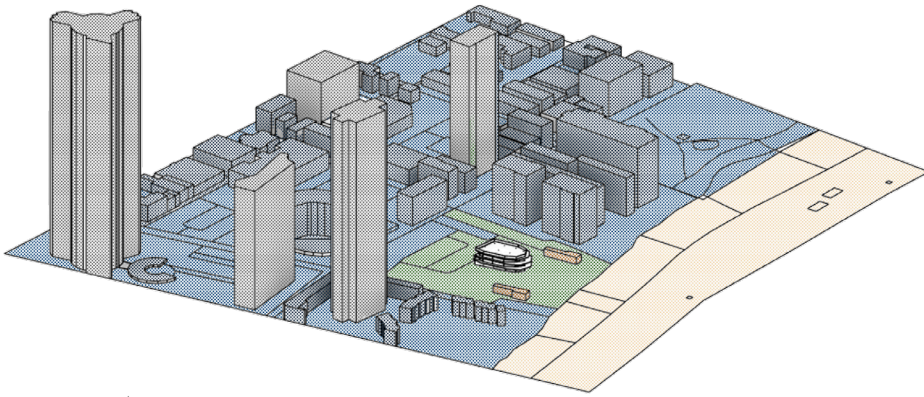

SKETCHBOOK

VANYA ALLEN

Hand Drawings: Graphite

Hand Drawings: Graphite

Vanya 22

Vanya 22

Digital Drawings: Architectural Revit, Sketchup, Photoshop

Solar Profile:
August 07:00 - 19:00

Pressure from urban development encroaches on valuable canopy space in Coconut Grove.

The playhouse is located at the center of a historic community and along the edge of an important ecosystem.

Restoring the language of Main Highway will place the site at the center of history, nature, art and culture in Miami Dade County.