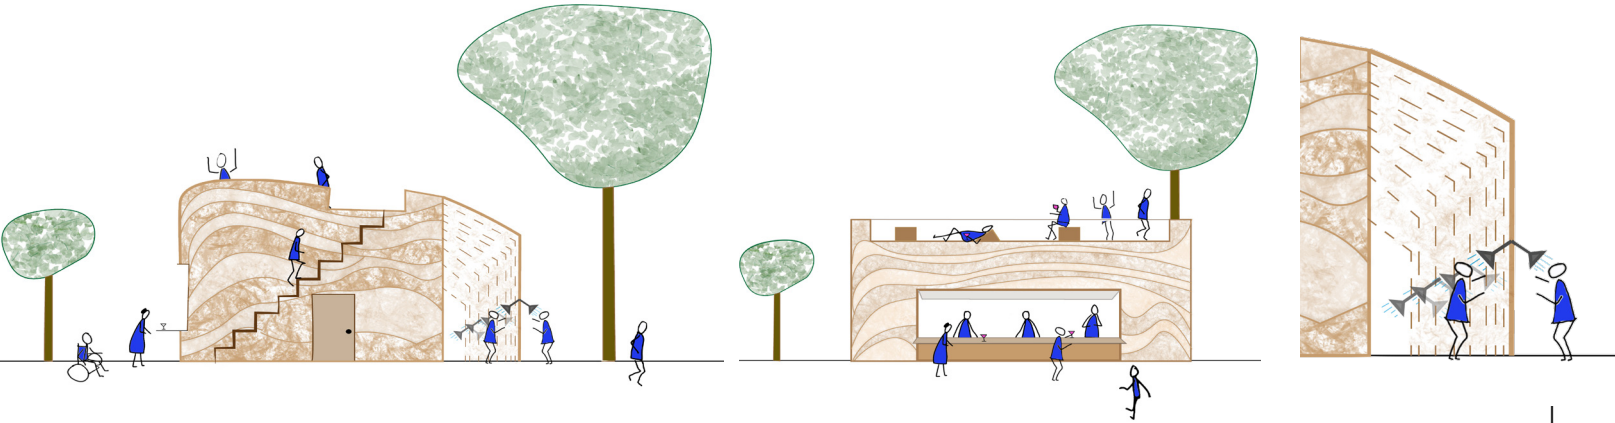

SKETCHBOOK

VANYA ALLEN

Hand Drawings: Graphite

Hand Drawings: Graphite

Vanya 22

Vanya 22

Digital Drawings: Architectural Revit, Sketchup, Photoshop

Solar Profile:
August 07:00 - 19:00

Pressure from urban development encroaches on valuable canopy space in Coconut Grove.

The playhouse is located at the center of a historic community and along the edge of an important ecosystem.

Restoring the language of Main Highway will place the site at the center of history, nature, art and culture in Miami Dade County.