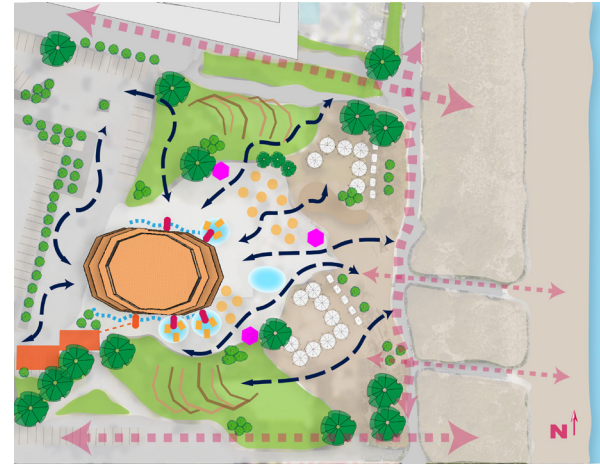

SKETCHBOOK

VANYA ALLEN

Hand Drawings: Graphite

Hand Drawings: Graphite

Vanya 22

Vanya 22

Digital Drawings: Architectural Revit, Sketchup, Photoshop

Solar Profile:
August 07:00 - 19:00

Pressure from urban development encroaches on valuable canopy space in Coconut Grove.

The playhouse is located at the center of a historic community and along the edge of an important ecosystem.

Restoring the language of Main Highway will place the site at the center of history, nature, art and culture in Miami Dade County.

Digital Drawings: Architectural Revit, Indesign, Illustrator

Digital Drawings: Library Black History Timeline

Digital Drawings: Retail Display Anthropologie