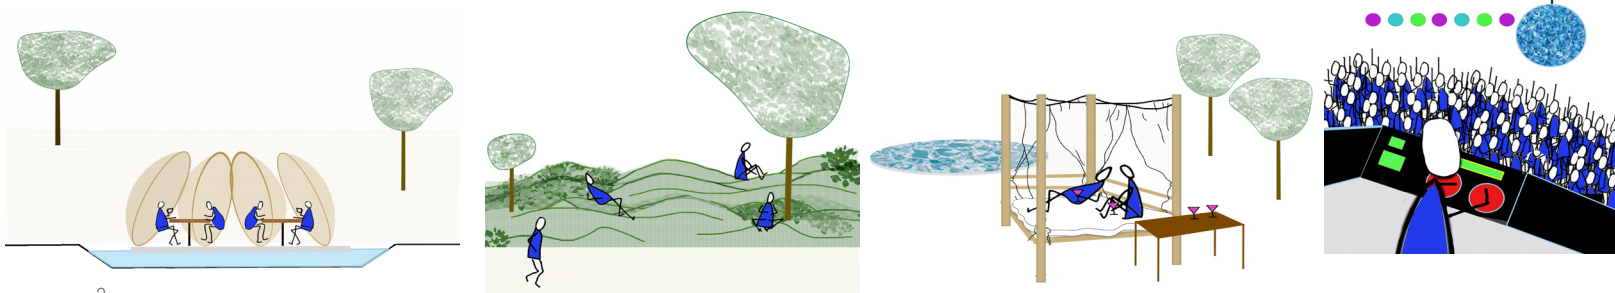

SKETCHBOOK

VANYA ALLEN

Hand Drawings: Graphite

Hand Drawings: Graphite

Vanya 22

Vanya 22

Digital Drawings: Architectural Revit, Sketchup, Photoshop

Solar Profile:
August 07:00 - 19:00

Pressure from urban development encroaches on valuable canopy space in Coconut Grove.

The playhouse is located at the center of a historic community and along the edge of an important ecosystem.

Restoring the language of Main Highway will place the site at the center of history, nature, art and culture in Miami Dade County.