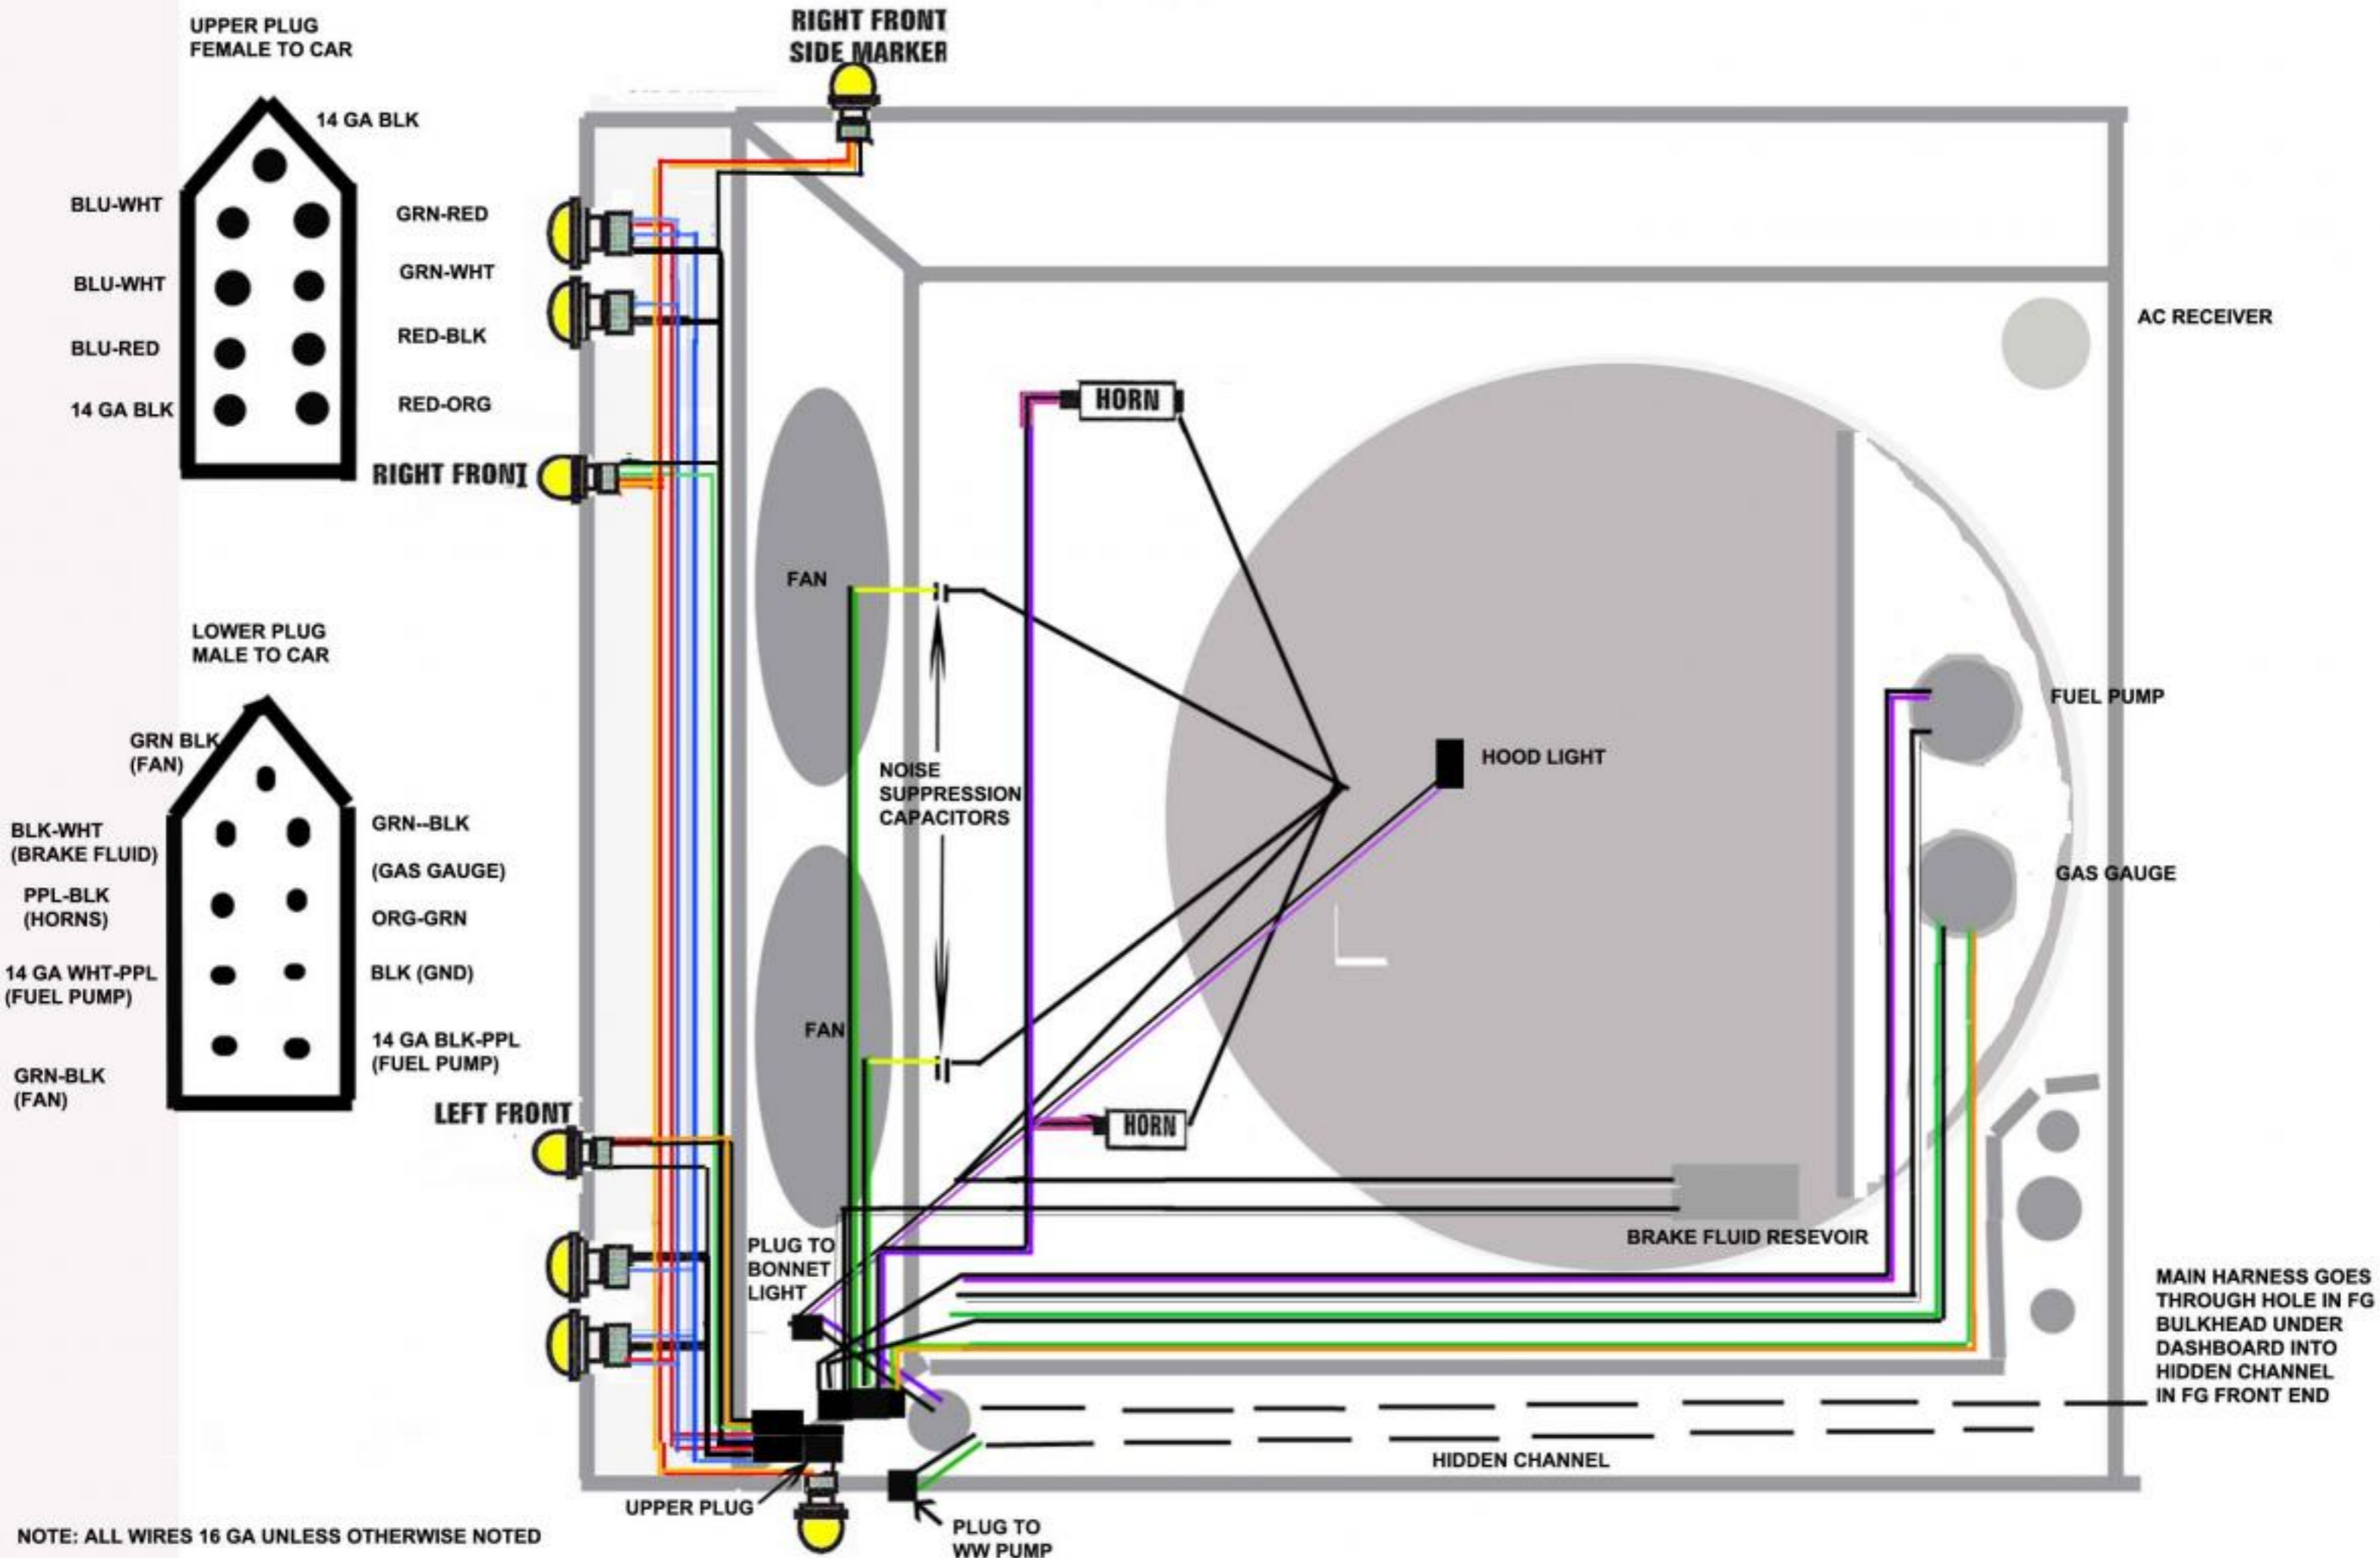

# STOCK DELOREAN FRONT END WIRE ROUTING

NOTE: ALL WIRES 16 GA UNLESS OTHERWISE NOTED

REMOVE WW BOTTLE COVER AND WW BOTTLE TO ACCESS MAIN HARNESS AND PLUGSUP

MAIN HARNESS SPLITS INTO UPPER AND LOWER PLUGS  
 UPPER PLUG SUPPLIES HEADLIGHTS, TURN SIGNALS, SIDE MARKERS  
 LOWER PLUG SUPPLIES HORNS, FANS, BRAKE FLUID LEVEL, FUEL PUMP, GAS GAUGE  
 SEPARATE PLUGS FOR WW PUMP AND BONNET LIGHT